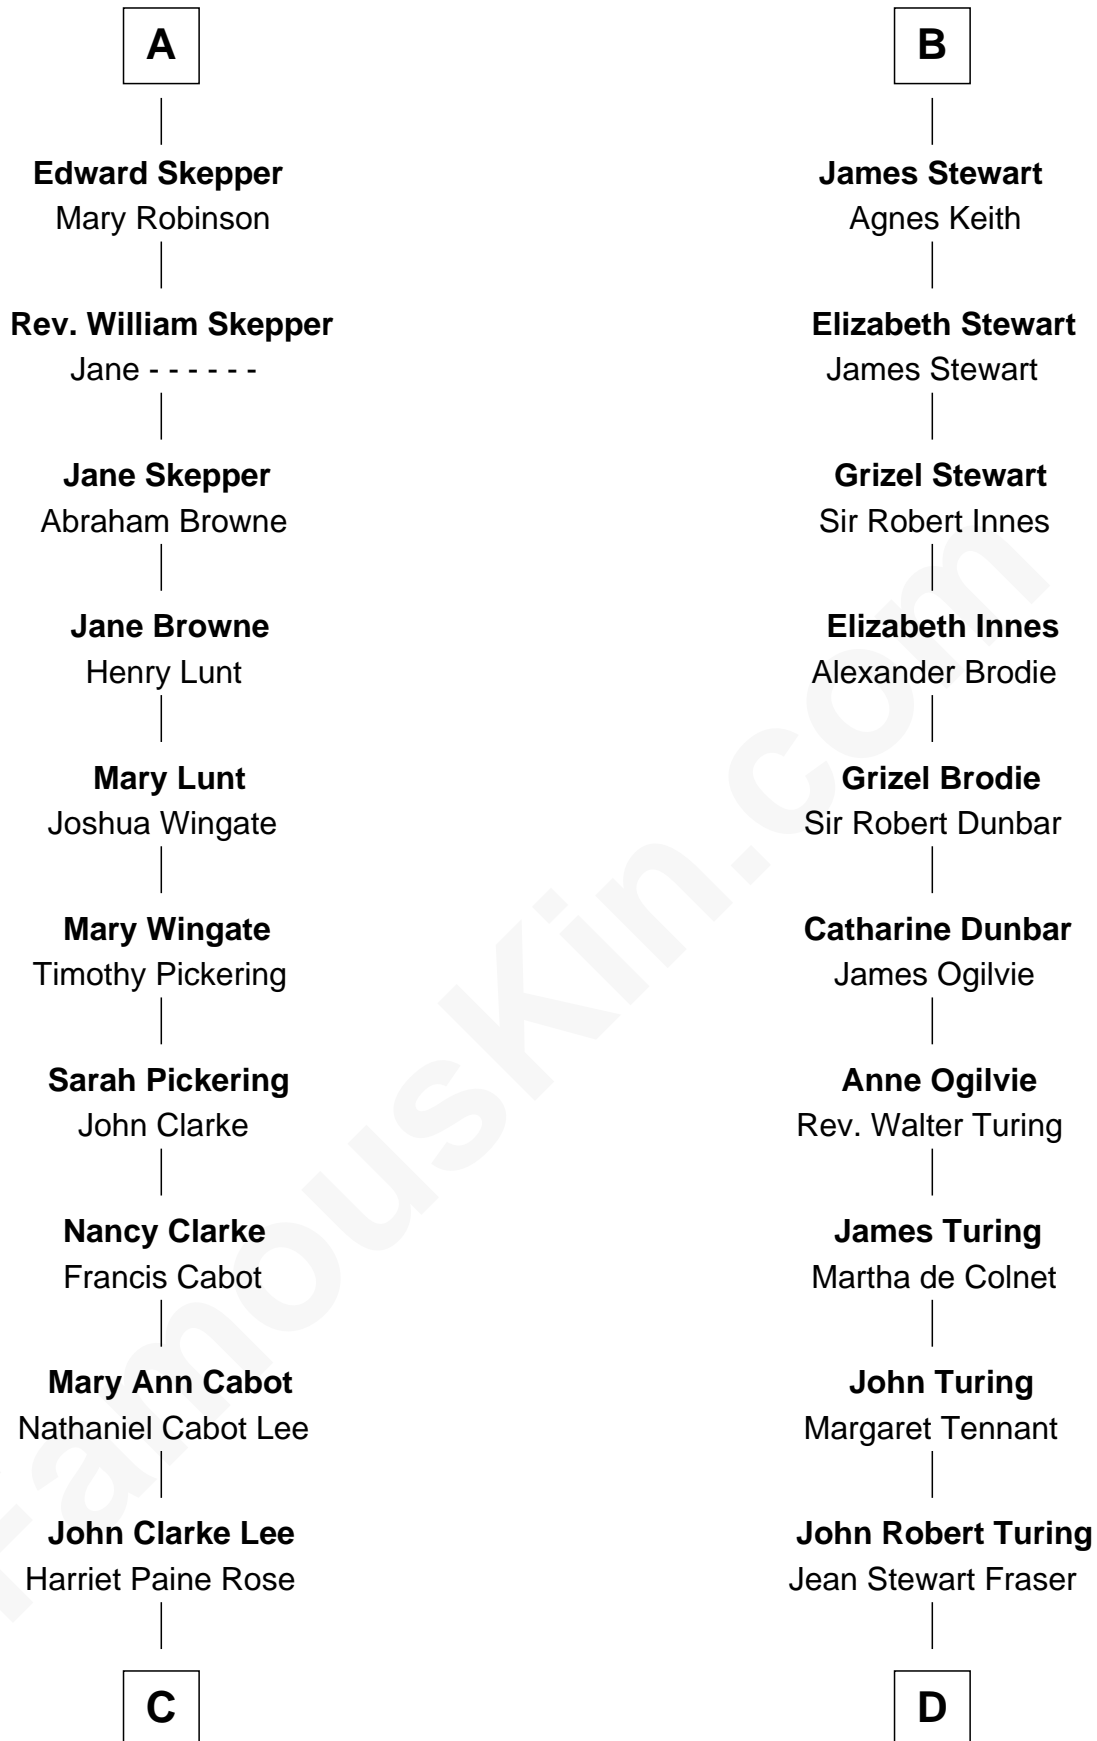

FamousKin.com Relationship Chart of

Kyra Sedgwick

TV and Movie Actress

19th cousin 2 times removed of

Alan Turing

WWII Codebreaker of Nazi Enigma Machine

C

Marianne Cabot Lee
Samuel Endicott Peabody

Alan Turing
WWII Codebreaker of Nazi Enigma Machine