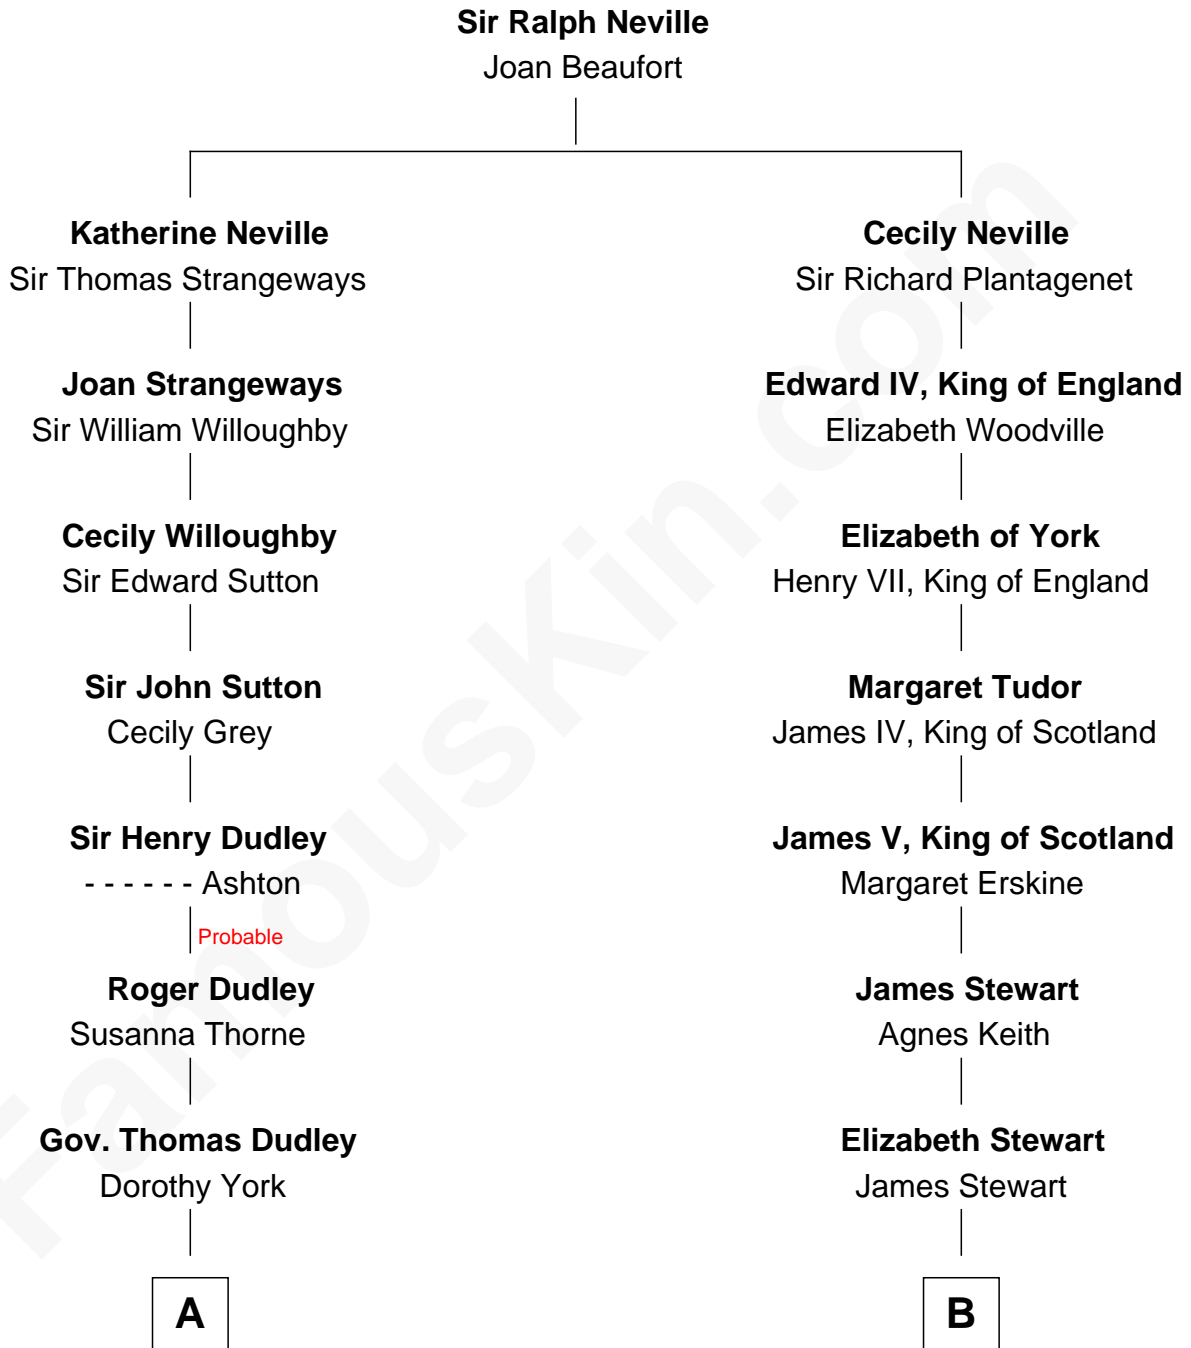

## Relationship Chart of

**Kyra Sedgwick**

*TV and Movie Actress*

17th cousin 1 time removed of

**Alan Turing**

*WWII Codebreaker of Nazi Enigma Machine*

**C**

Henry Dwight Sedgwick

Patricia Ann Rosenwald

**Kyra Sedgwick**

*TV and Movie Actress*

FamousKin.com