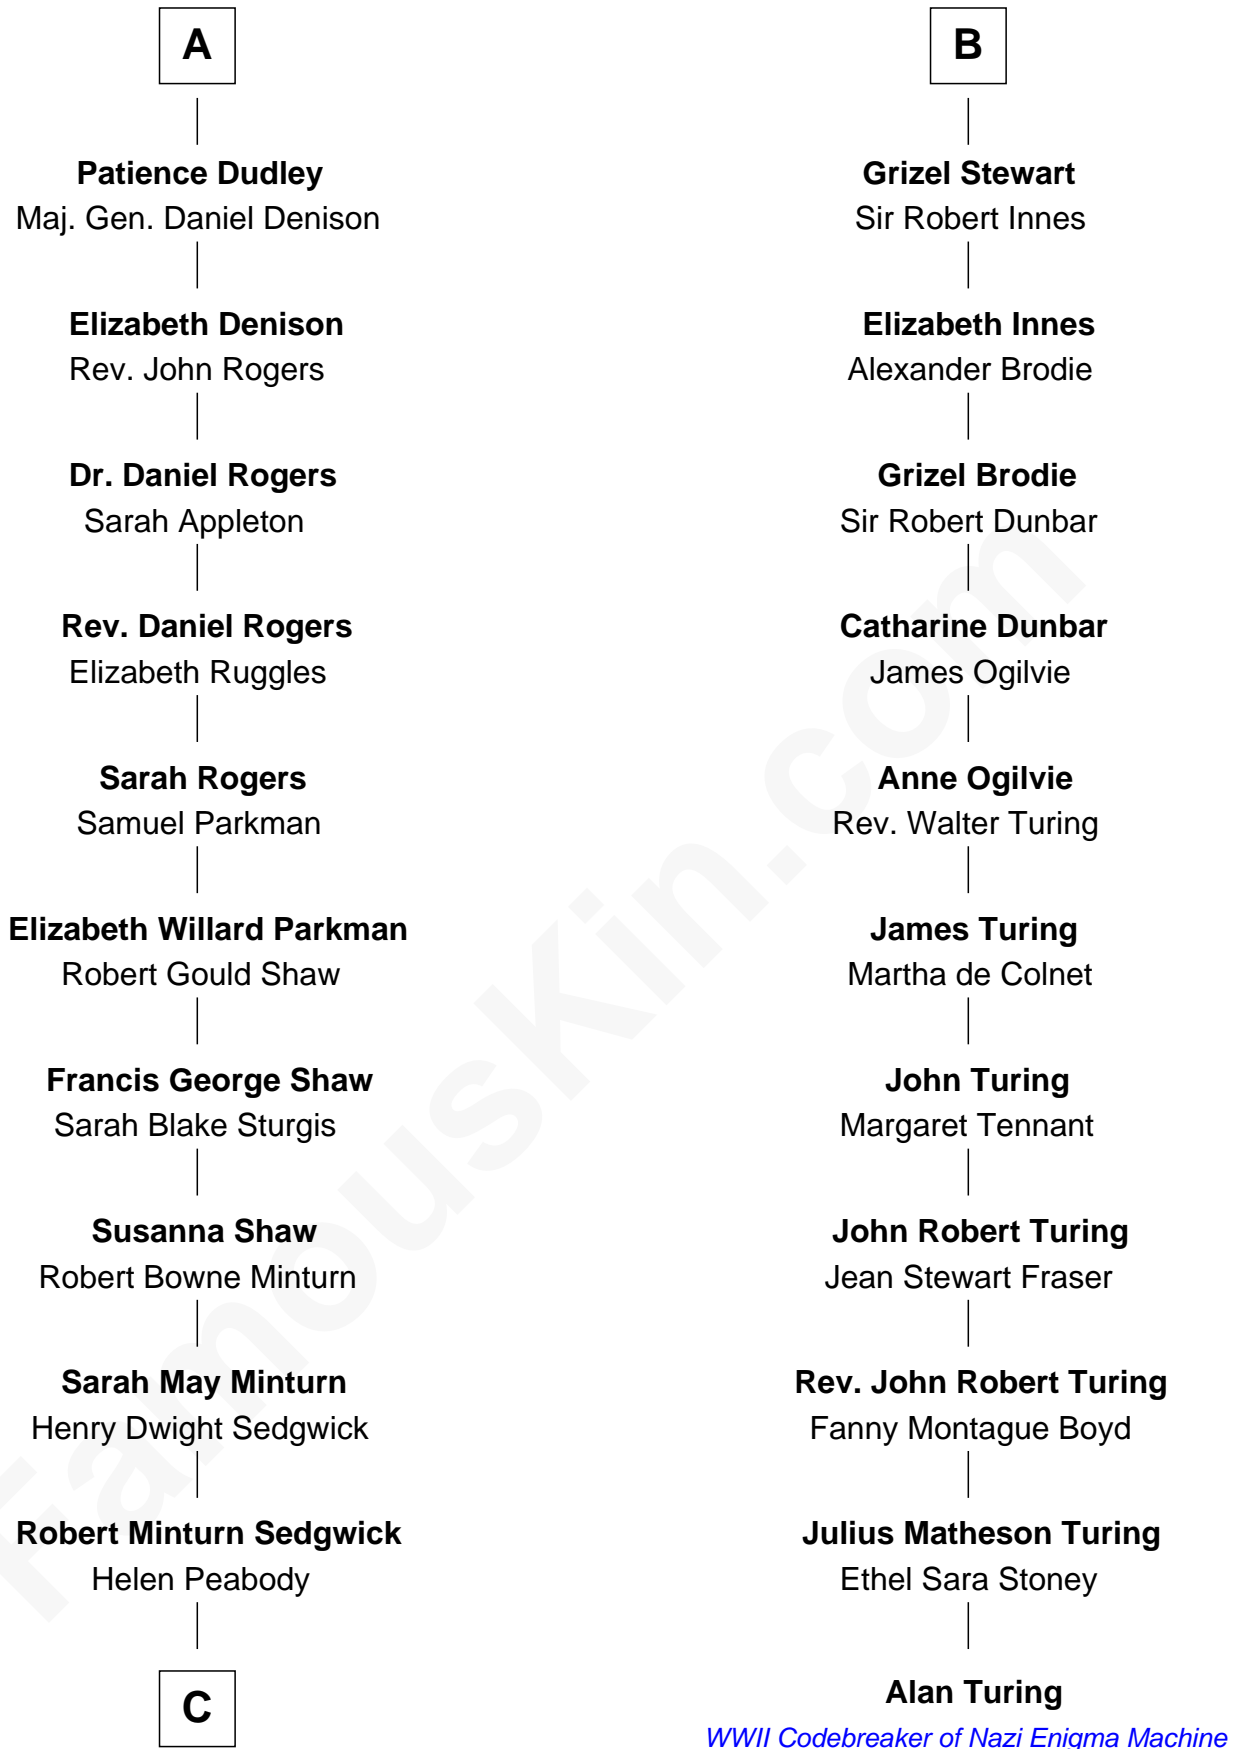

## Relationship Chart of

**Kyra Sedgwick**

*TV and Movie Actress*

17th cousin 1 time removed of

**Alan Turing**

*WWII Codebreaker of Nazi Enigma Machine*

**C**

Henry Dwight Sedgwick

Patricia Ann Rosenwald

**Kyra Sedgwick**

*TV and Movie Actress*

FamousKin.com