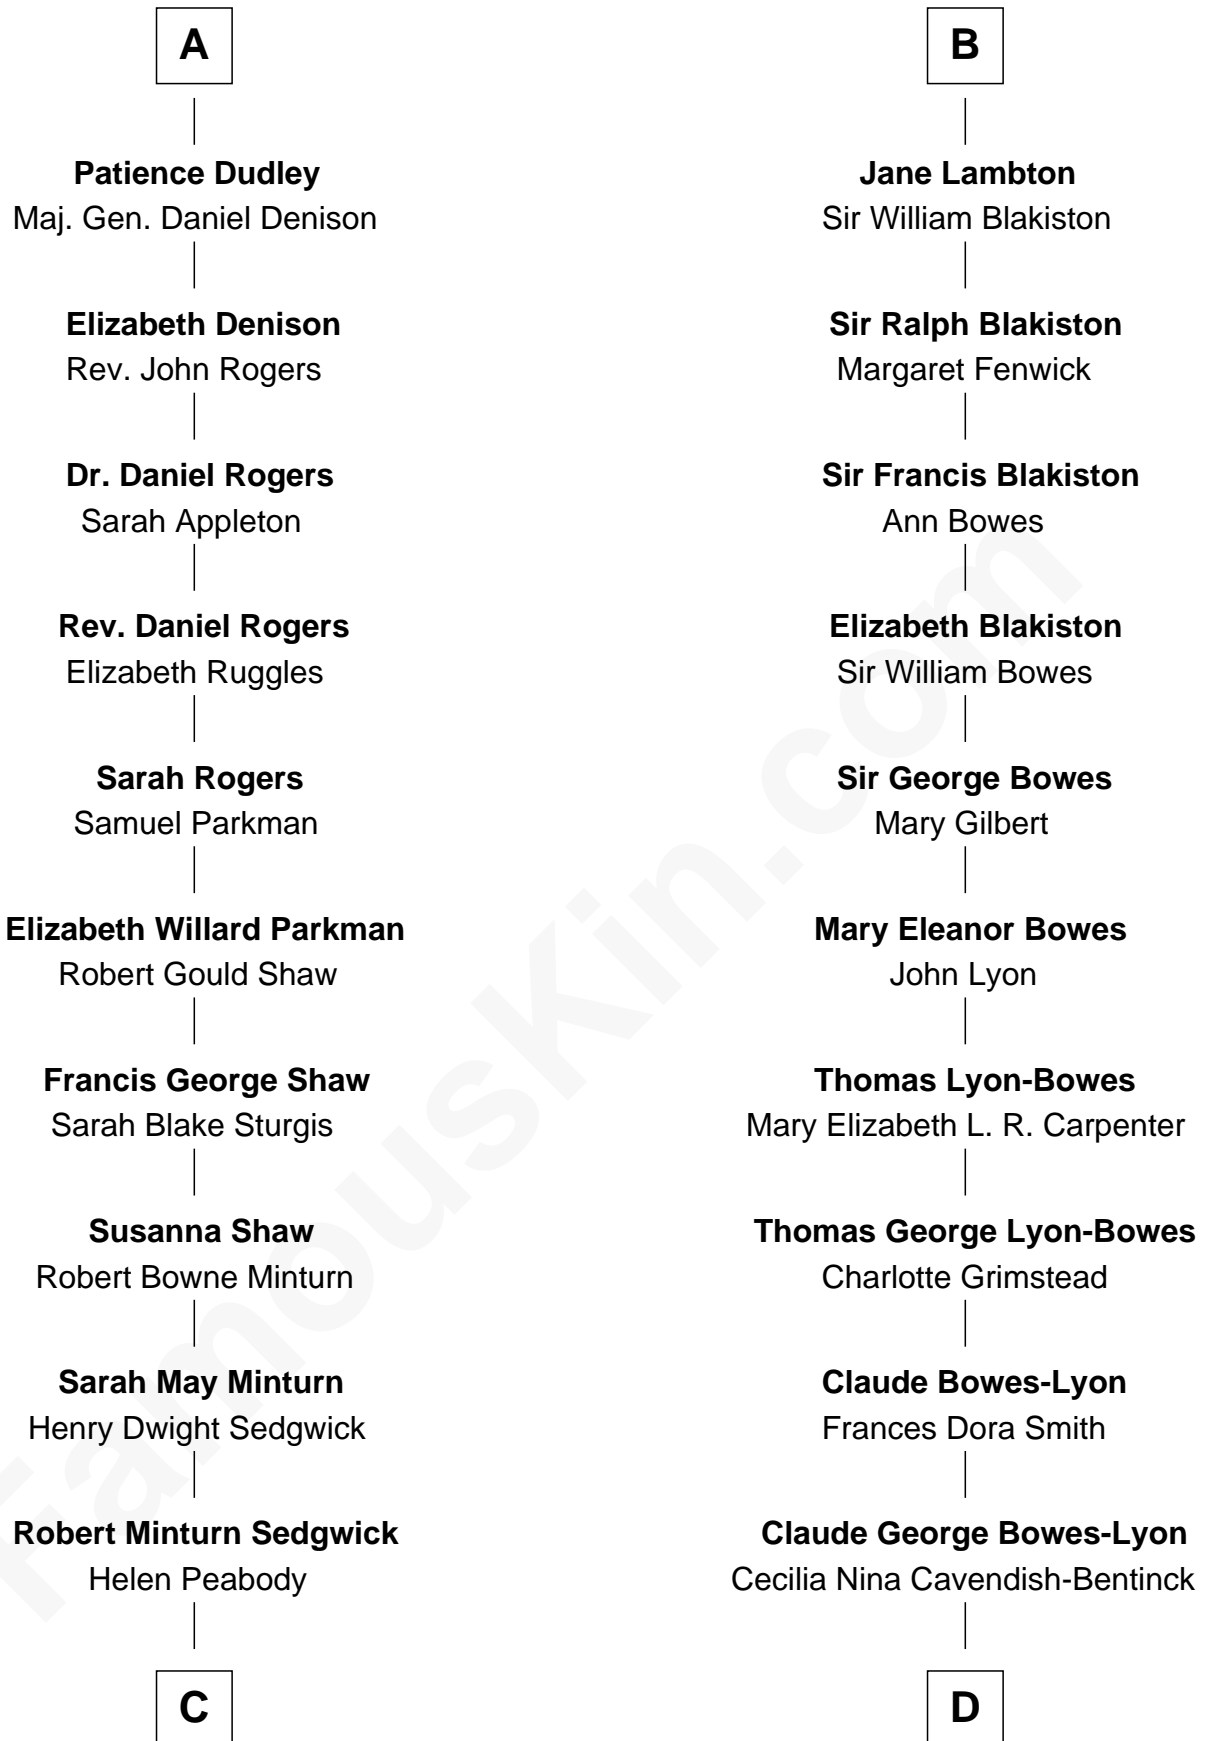

FamousKin.com Relationship Chart of

Kyra Sedgwick

TV and Movie Actress

18th cousin of

Queen Elizabeth II

Queen of the United Kingdom

C

Henry Dwight Sedgwick
Patricia Ann Rosenwald

Kyra Sedgwick
TV and Movie Actress

D

Elizabeth Bowes-Lyon
George VI, King of the United Kingdom

Queen Elizabeth II
Queen of the United Kingdom

FamousKin.com