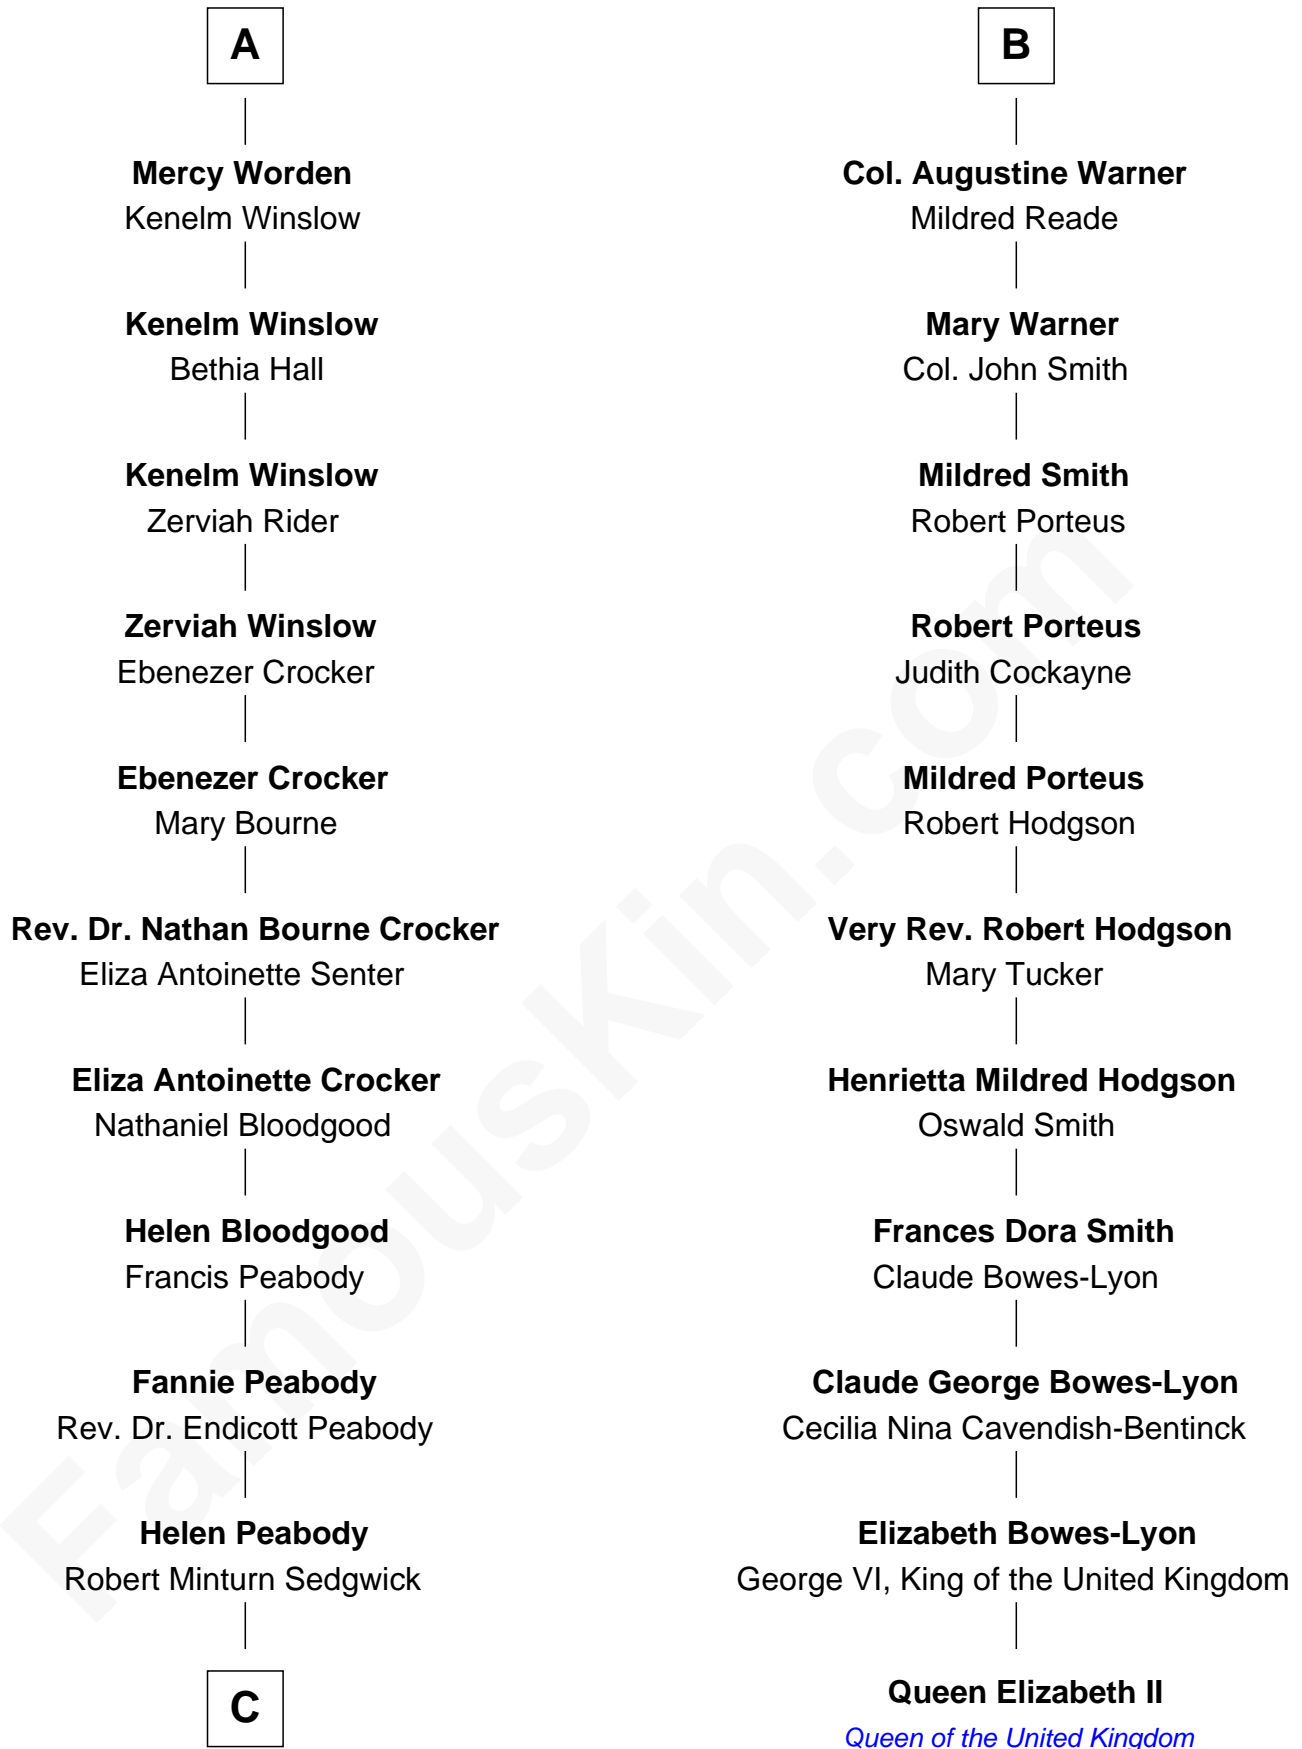

# FamousKin.com Relationship Chart of

**Kyra Sedgwick**

*TV and Movie Actress*

17th cousin 1 time removed of

**Queen Elizabeth II**

*Queen of the United Kingdom*

**Richard Sherburne**

Alice Hamerton

**C**

Henry Dwight Sedgwick

Patricia Ann Rosenwald

**Kyra Sedgwick**

*TV and Movie Actress*

FamousKin.com