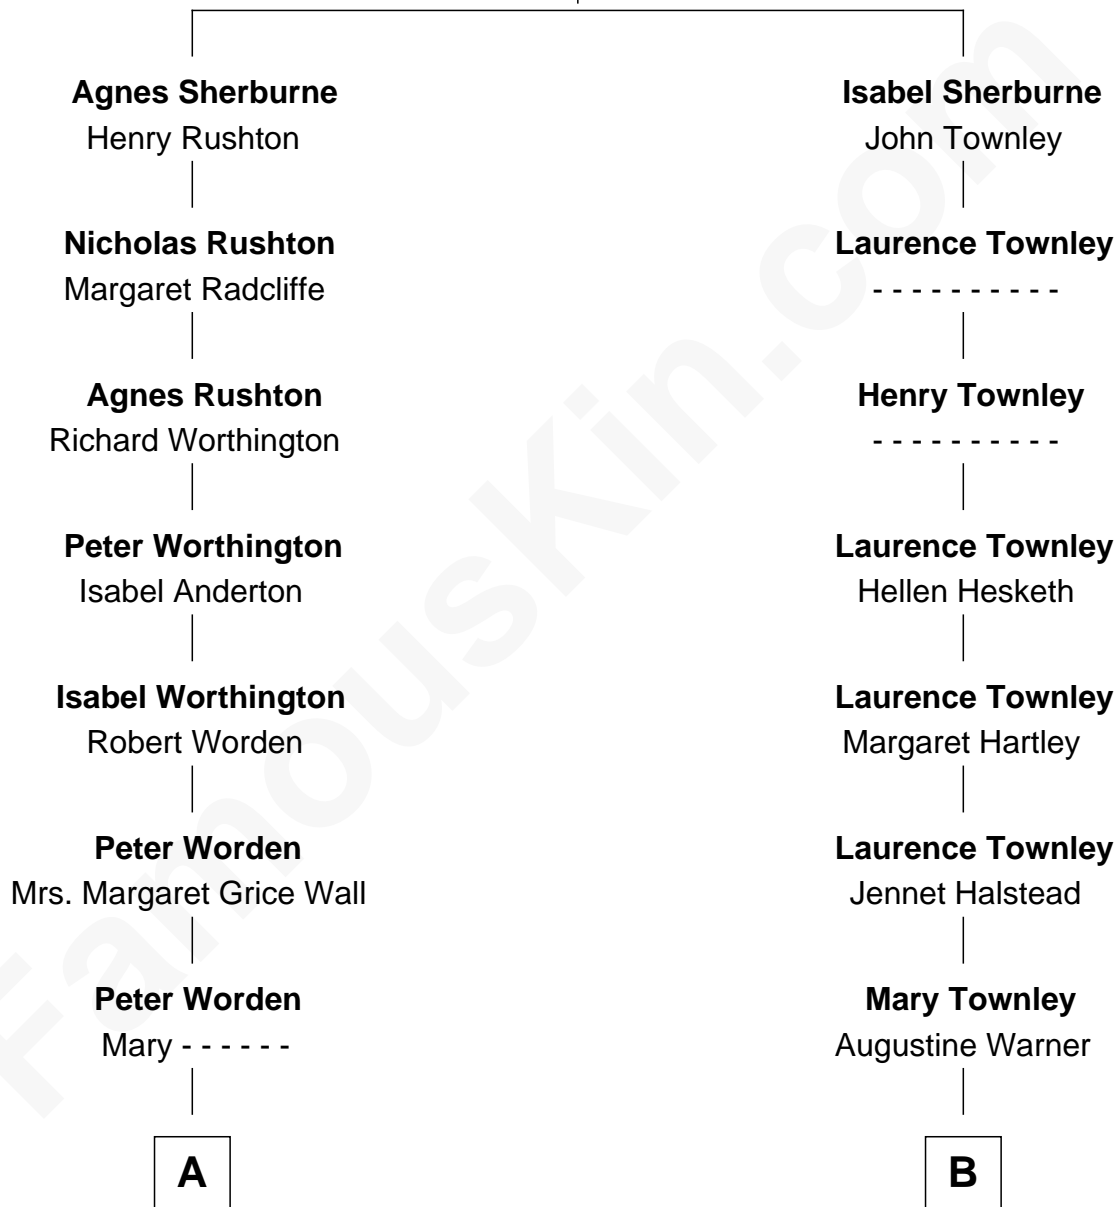

# FamousKin.com Relationship Chart of

**Kyra Sedgwick**

*TV and Movie Actress*

17th cousin 1 time removed of

**Queen Elizabeth II**

*Queen of the United Kingdom*

**Richard Sherburne**

Alice Hamerton

**C**

Henry Dwight Sedgwick

Patricia Ann Rosenwald

**Kyra Sedgwick**

*TV and Movie Actress*

FamousKin.com