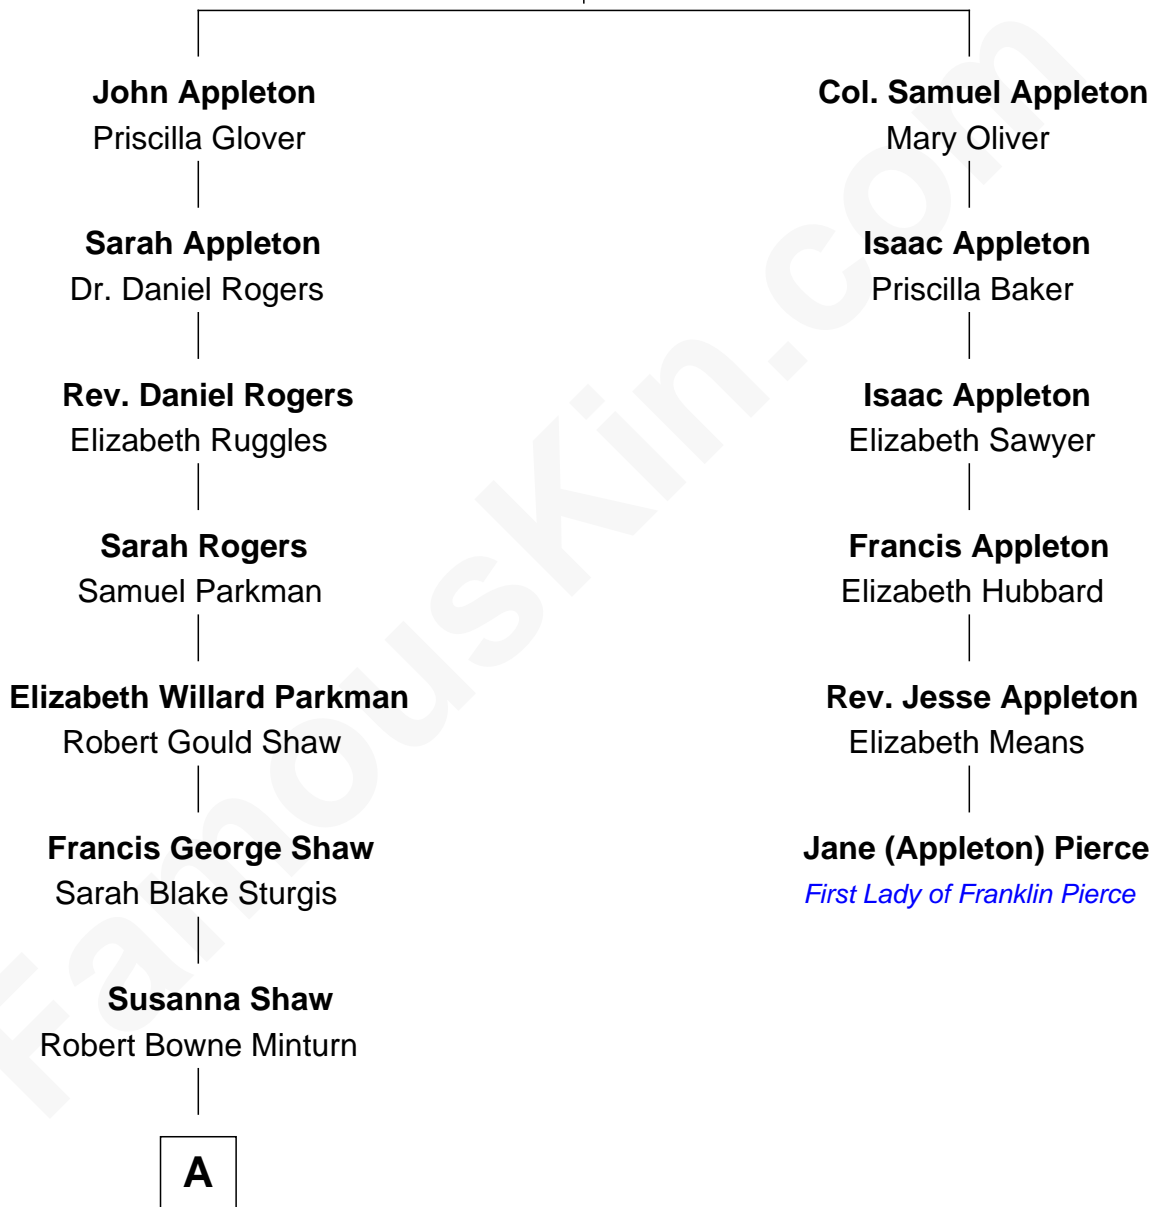

FamousKin.com Relationship Chart of

Kyra Sedgwick

TV and Movie Actress

5th cousin 5 times removed of

Jane (Appleton) Pierce

First Lady of President Franklin Pierce

Samuel Appleton

Judith Everard

A

—
Sarah May Minturn
Henry Dwight Sedgwick

—
Robert Minturn Sedgwick
Helen Peabody

—
Henry Dwight Sedgwick
Patricia Ann Rosenwald

—
Kyra Sedgwick
TV and Movie Actress

FamousKin.com