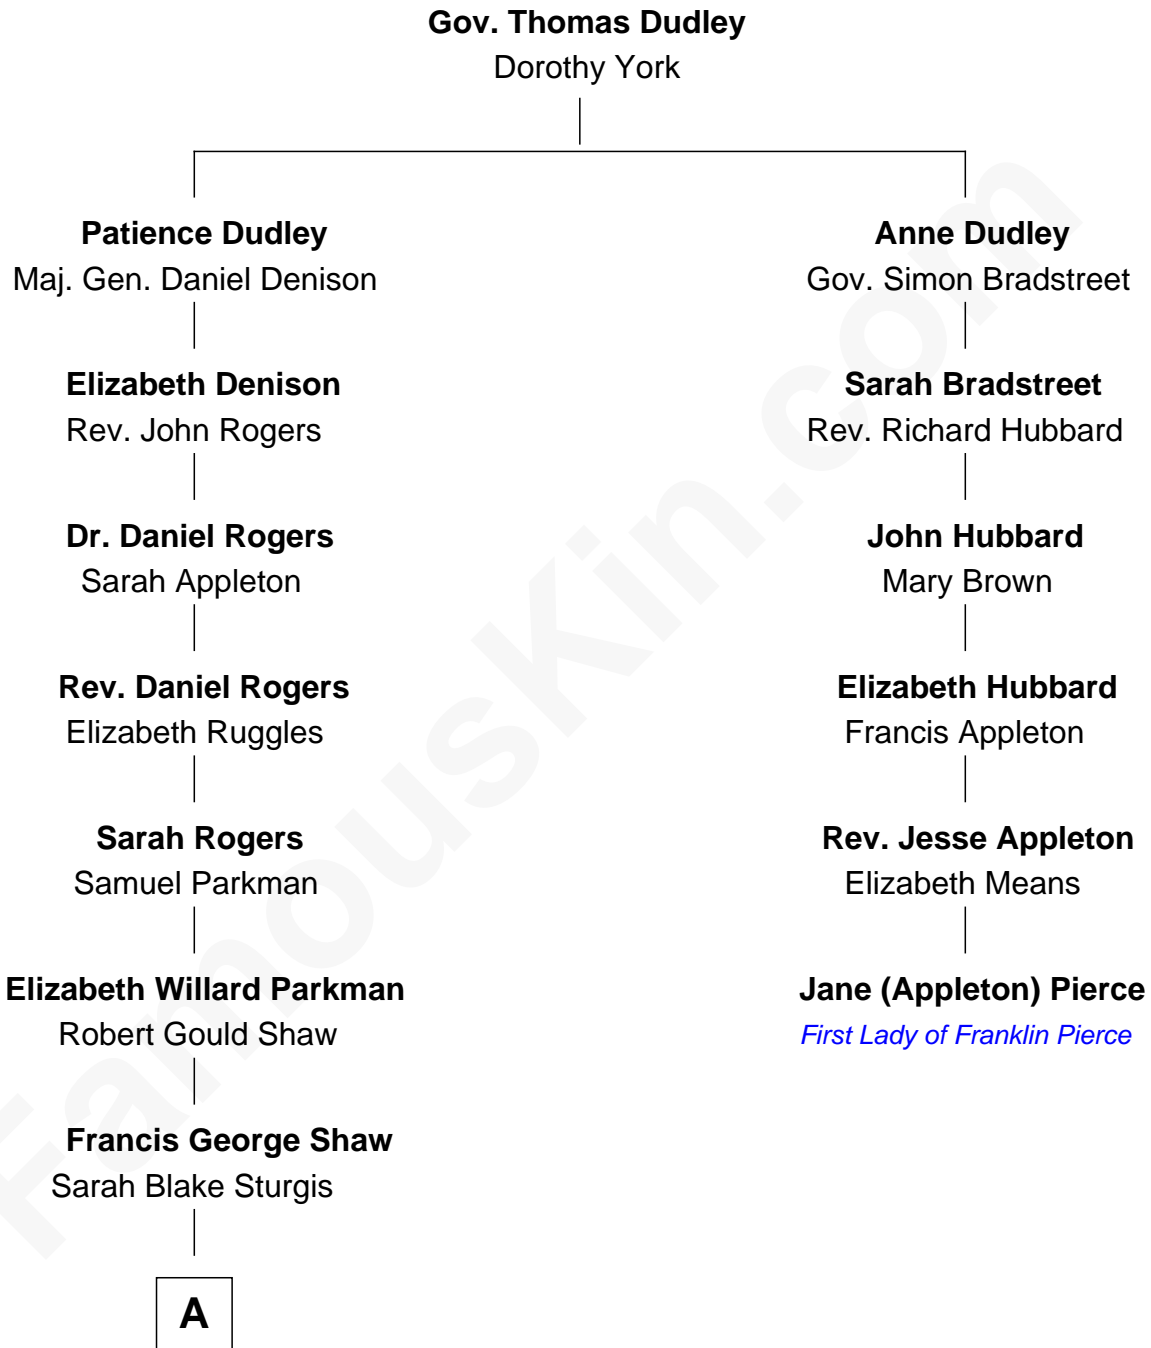

FamousKin.com Relationship Chart of

Kyra Sedgwick

TV and Movie Actress

5th cousin 6 times removed of

Jane (Appleton) Pierce

First Lady of President Franklin Pierce

A

—
Susanna Shaw
Robert Bowne Minturn

—
Sarah May Minturn
Henry Dwight Sedgwick

—
Robert Minturn Sedgwick
Helen Peabody

—
Henry Dwight Sedgwick
Patricia Ann Rosenwald

—
Kyra Sedgwick
TV and Movie Actress

FamousKin.com