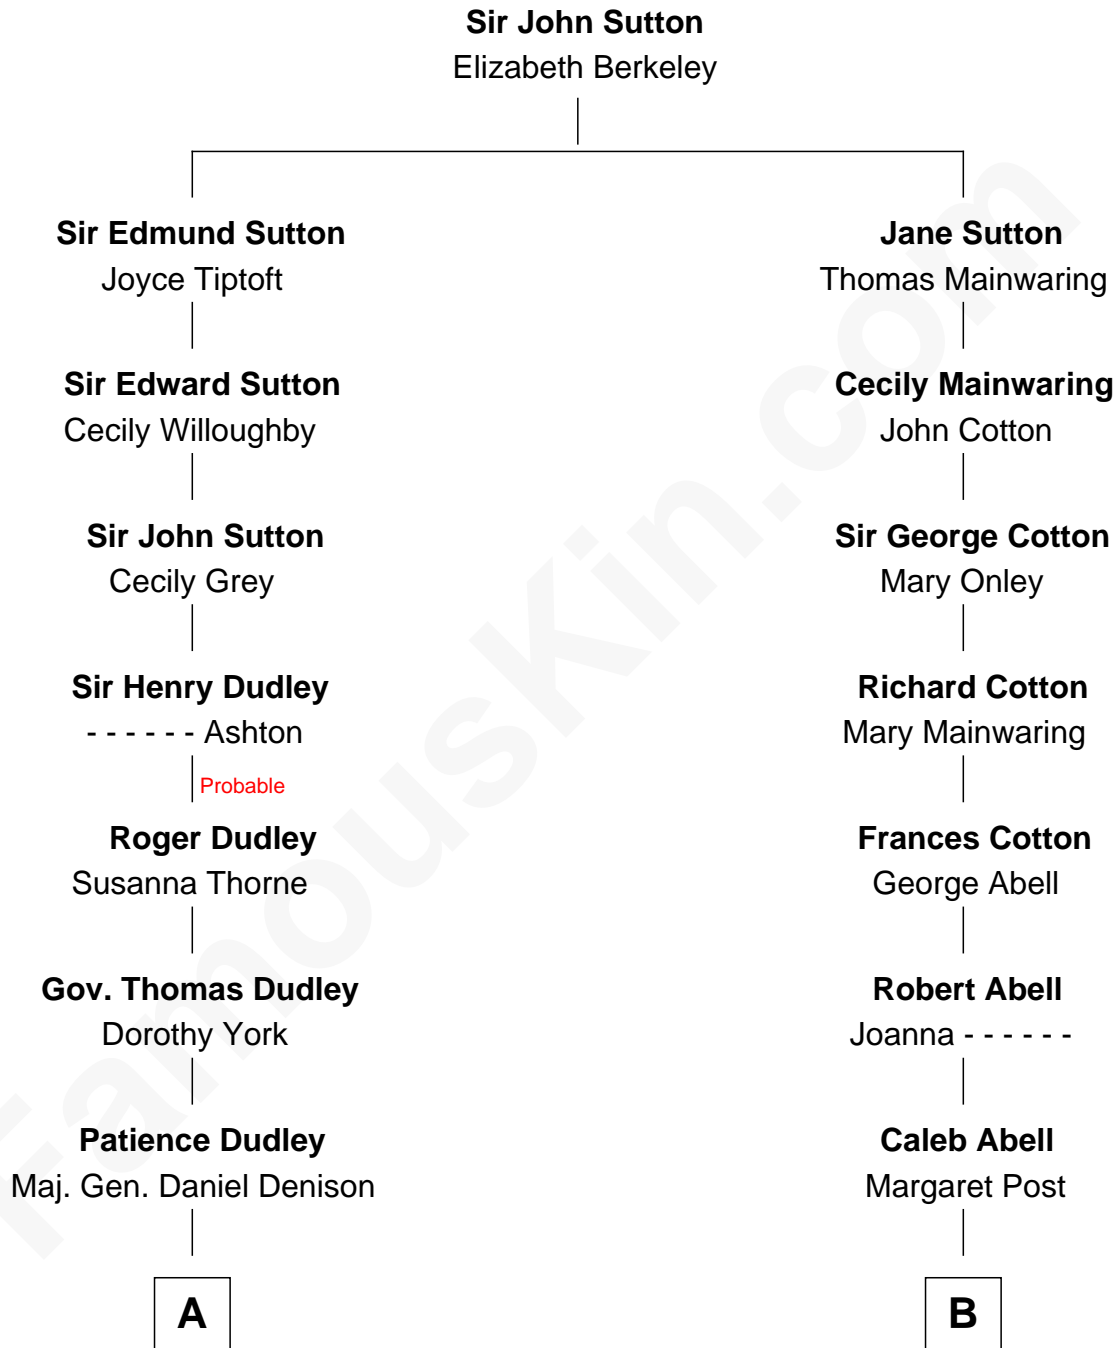

# FamousKin.com Relationship Chart of

**Kyra Sedgwick**

*TV and Movie Actress*

14th cousin 3 times removed of

**Henry Sturgis Morgan**

*Co-Founder of Morgan Stanley*

Kyra Sedgwick photo by [Angela George](#) (CC BY-SA 3.0)