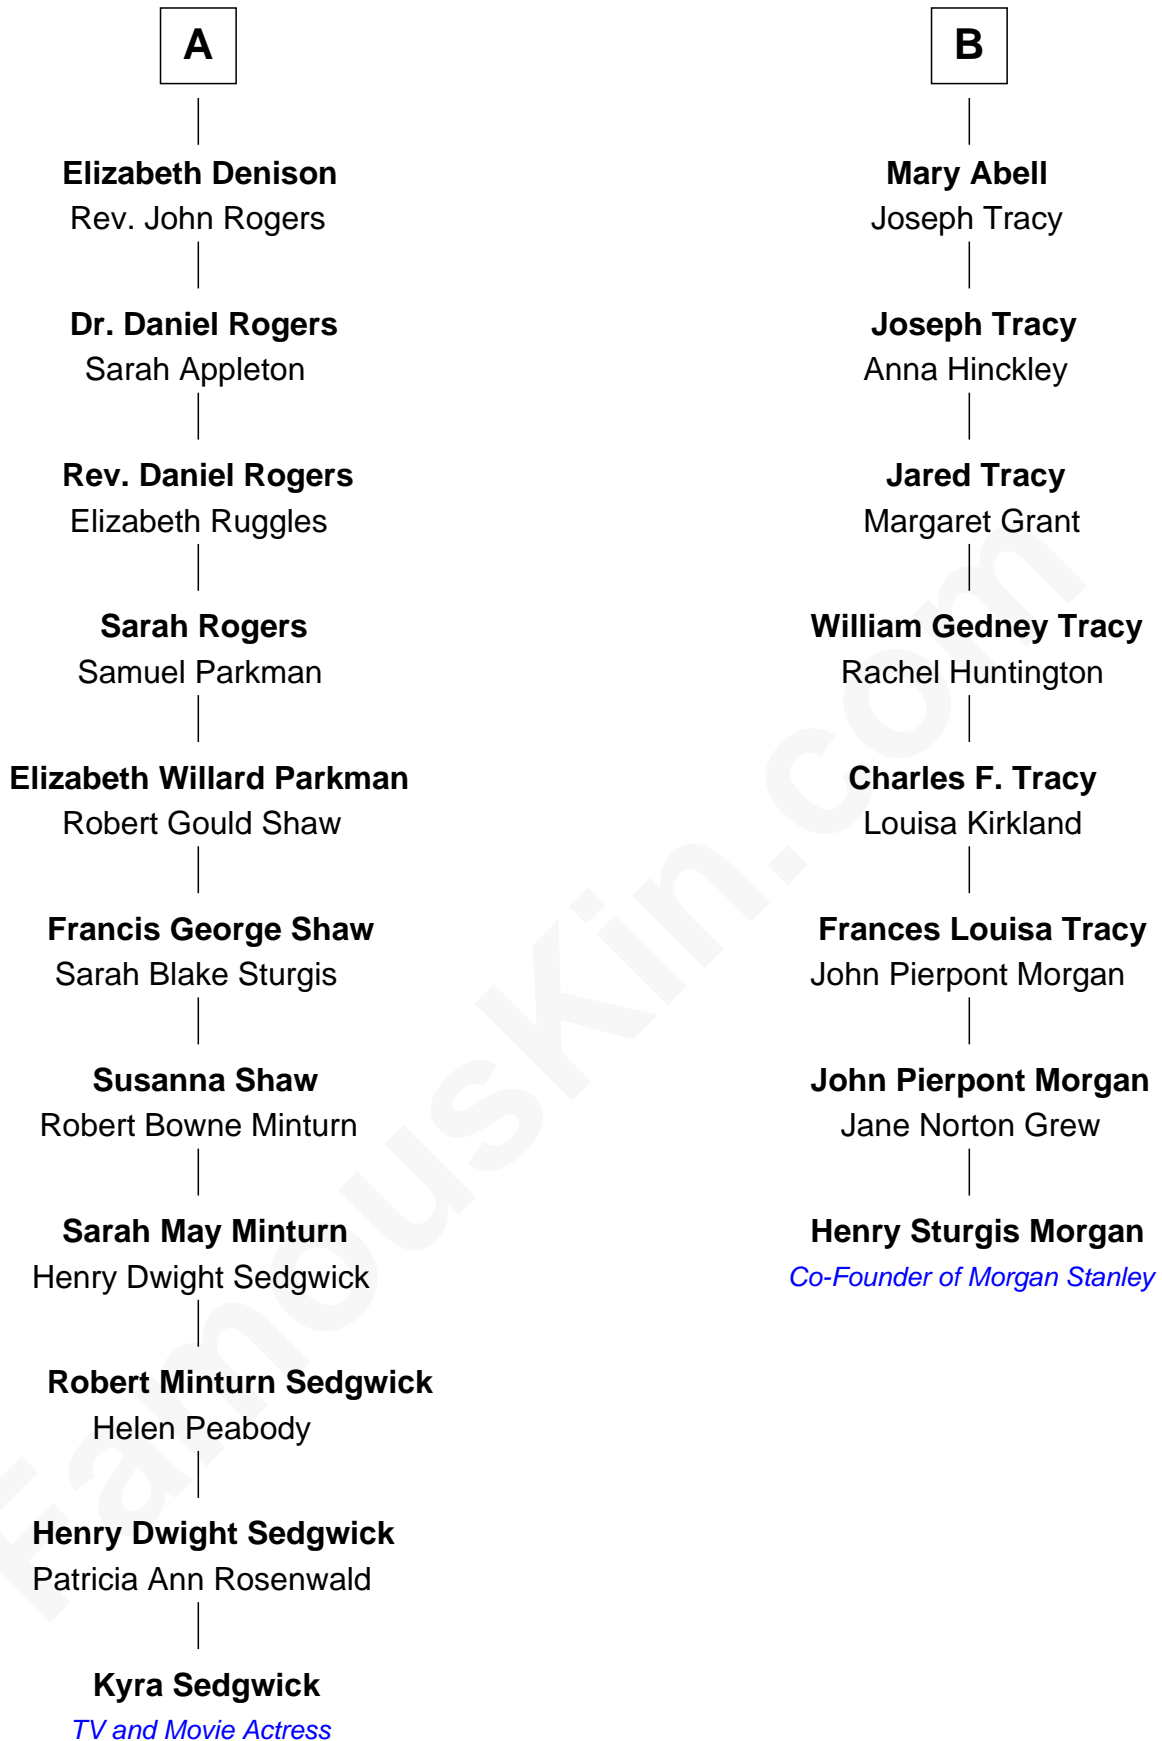

# FamousKin.com Relationship Chart of

**Kyra Sedgwick**

*TV and Movie Actress*

14th cousin 3 times removed of

**Henry Sturgis Morgan**

*Co-Founder of Morgan Stanley*

Kyra Sedgwick photo by [Angela George](#) (CC BY-SA 3.0)