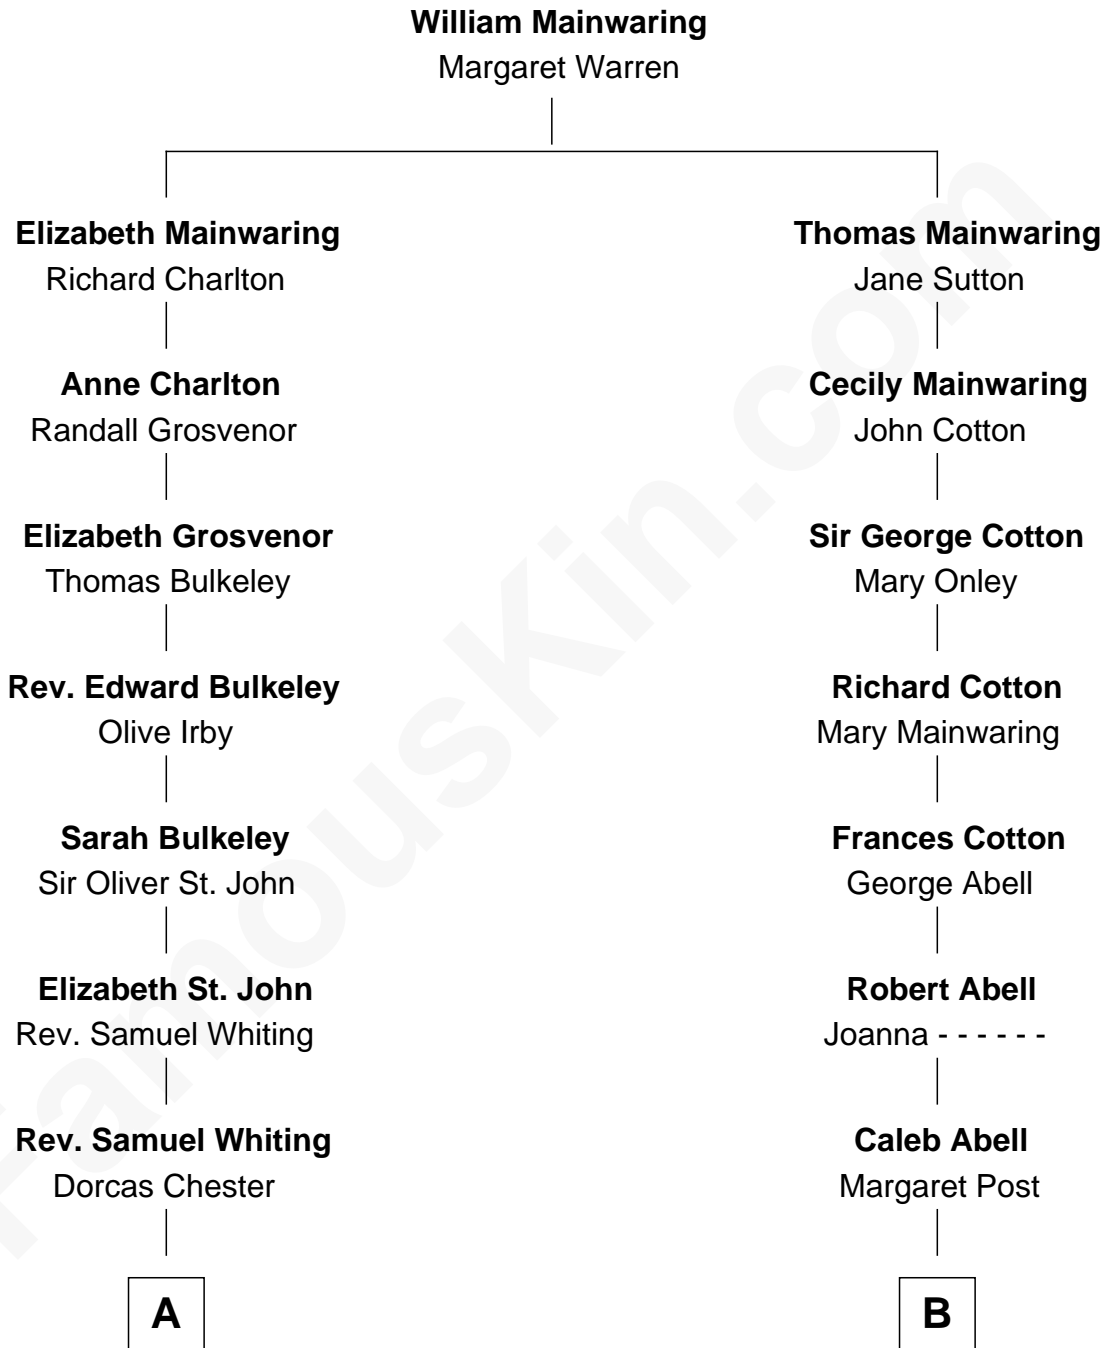

# FamousKin.com Relationship Chart of

**Kyra Sedgwick**

*TV and Movie Actress*

14th cousin 3 times removed of

**Henry Sturgis Morgan**

*Co-Founder of Morgan Stanley*

Kyra Sedgwick photo by [Angela George](#) (CC BY-SA 3.0)