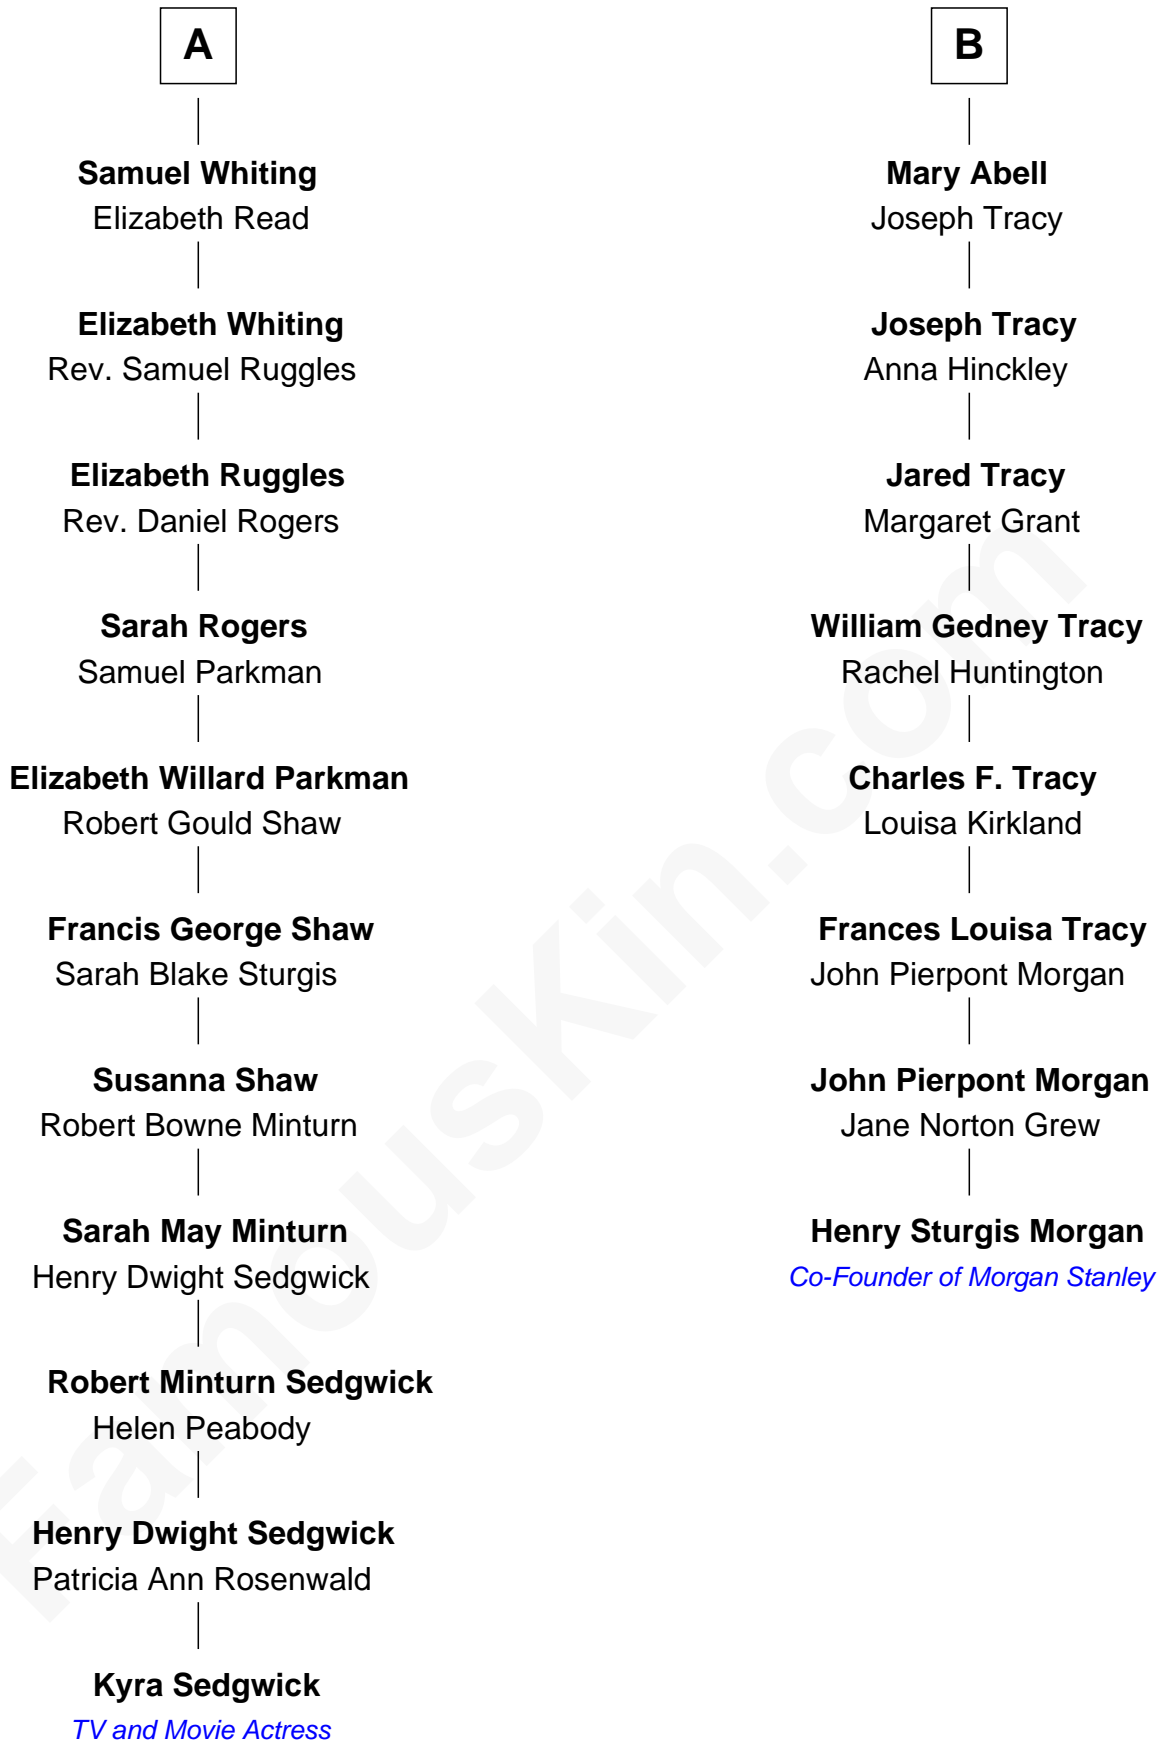

# FamousKin.com Relationship Chart of

**Kyra Sedgwick**

*TV and Movie Actress*

14th cousin 3 times removed of

**Henry Sturgis Morgan**

*Co-Founder of Morgan Stanley*

Kyra Sedgwick photo by [Angela George](#) (CC BY-SA 3.0)