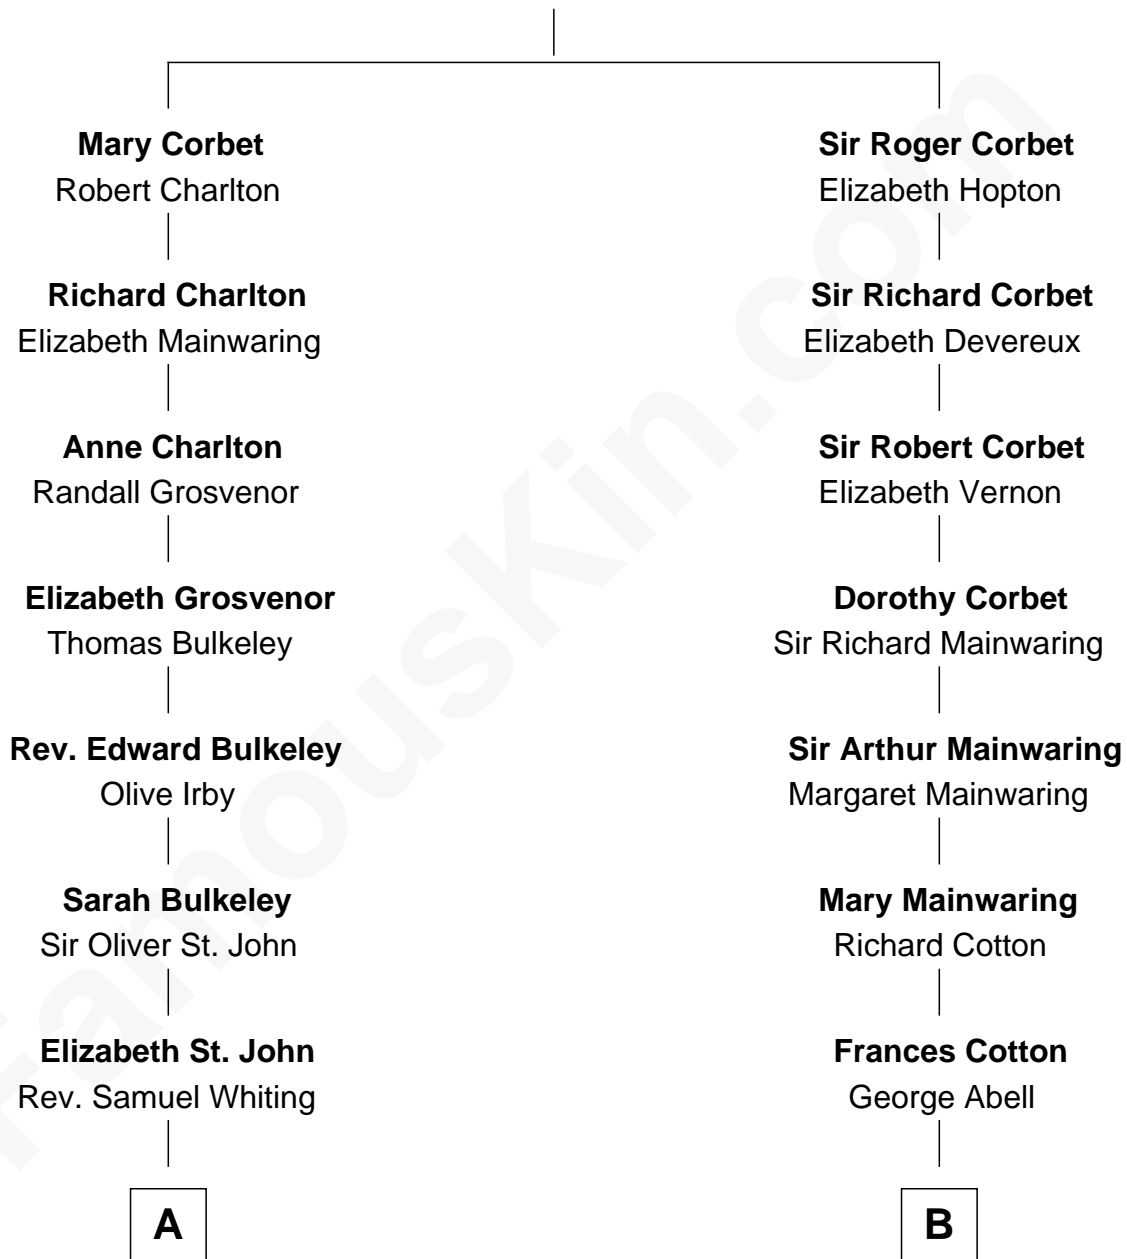

FamousKin.com Relationship Chart of

Kyra Sedgwick

TV and Movie Actress

16th cousin 2 times removed of

Henry Sturgis Morgan

Co-Founder of Morgan Stanley

Sir Robert Corbet

Margaret - - - - -