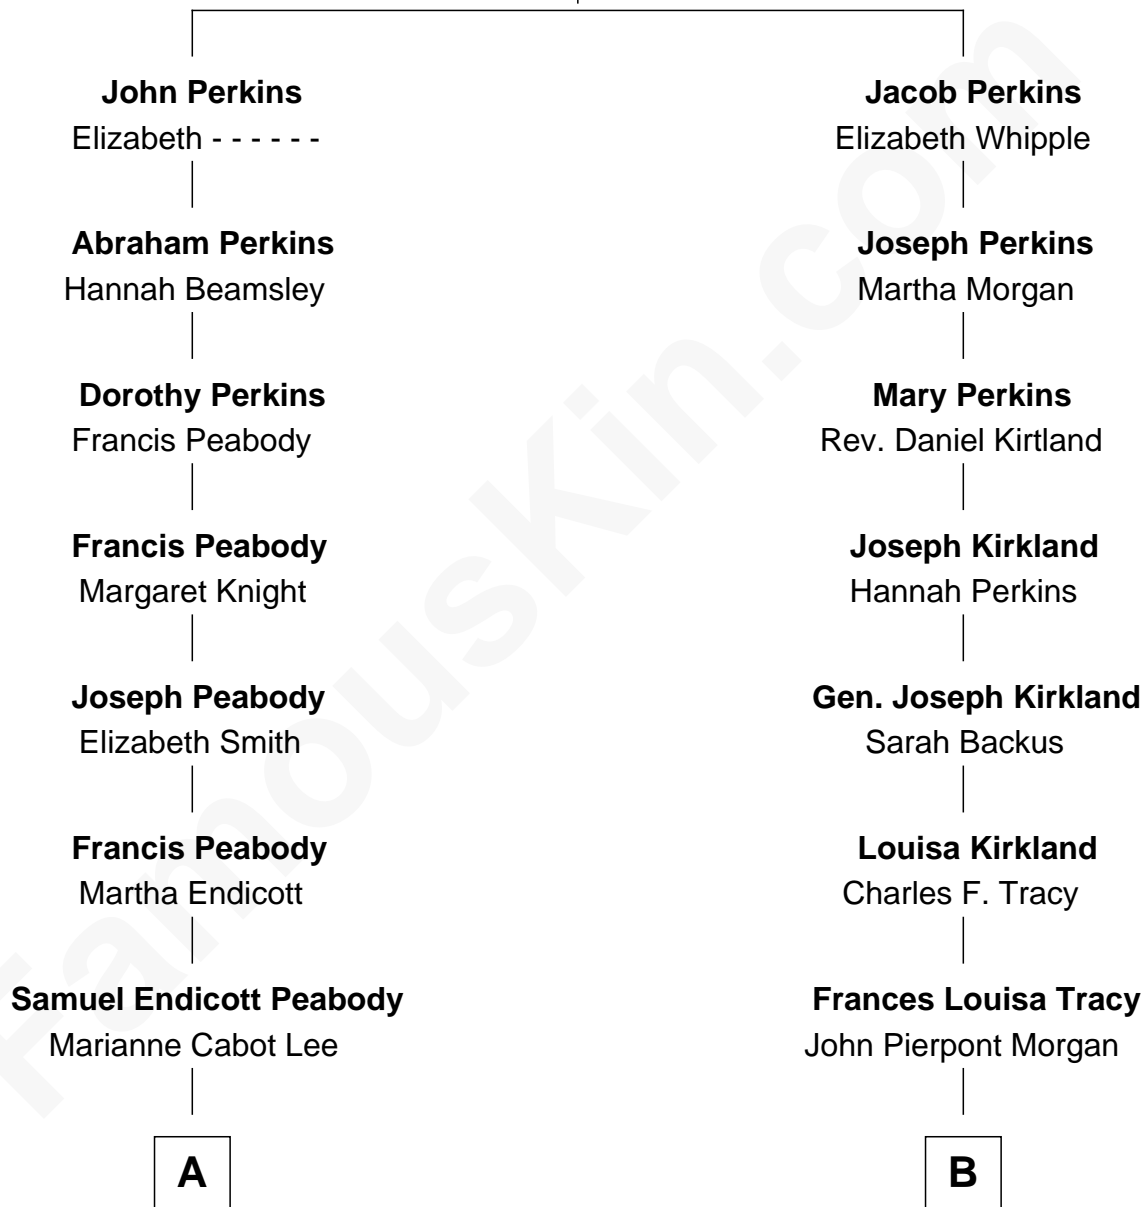

FamousKin.com Relationship Chart of

Kyra Sedgwick

TV and Movie Actress

8th cousin 2 times removed of

Henry Sturgis Morgan

Co-Founder of Morgan Stanley

John Perkins

Judith Gater

FamousKin.com