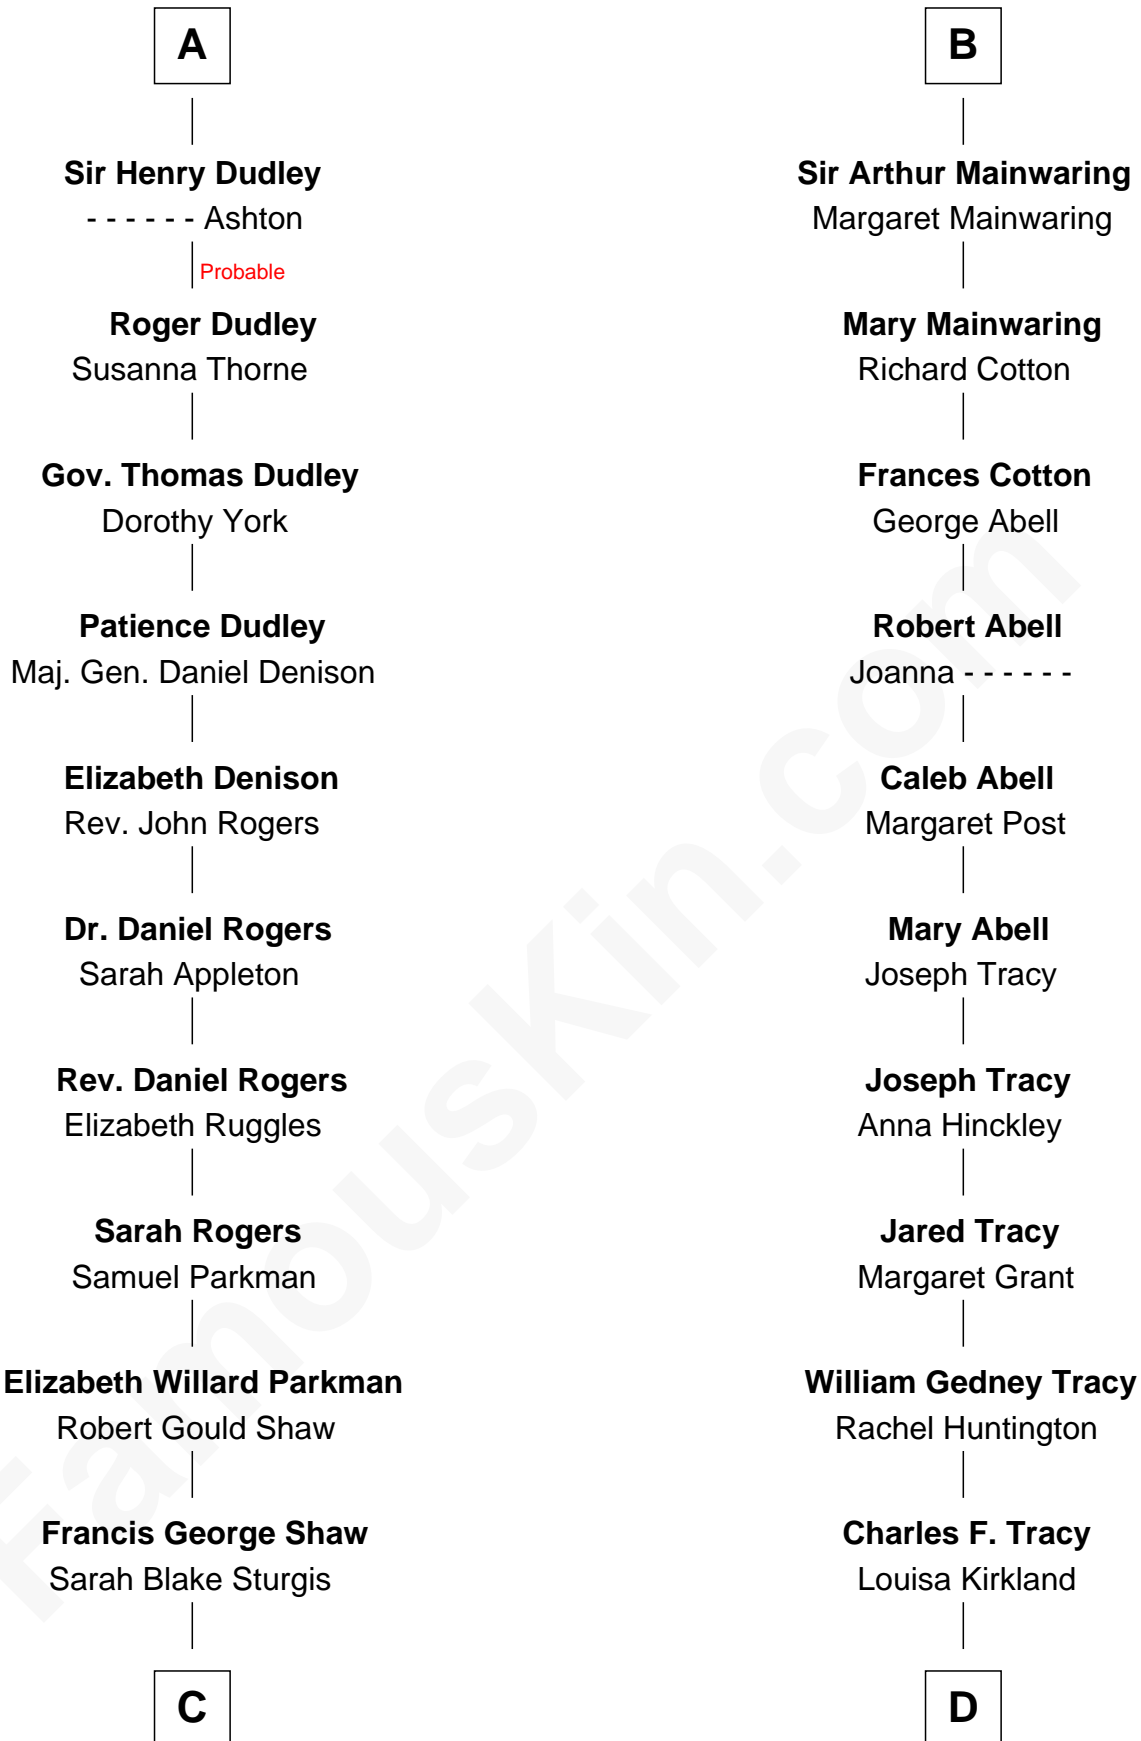

FamousKin.com

Relationship Chart of

Kyra Sedgwick

TV and Movie Actress

19th cousin 2 times removed of

Henry Sturgis Morgan

Co-Founder of Morgan Stanley

Sir William de Ros
Margery de Badlesmere

Thomas de Ros
Beatrice de Stafford

Margaret de Ros
Sir Reynold Grey

Margaret Grey
Sir William Bonville

William Bonville
Elizabeth Harington

William Bonville
Katherine Neville

Cecily Bonville
Thomas Grey

Cecily Grey
Sir John Sutton

A

Maud de Roos
John de Welles

Anne de Welles
James Butler

James Butler
Joan Beauchamp

Elizabeth Butler
John Talbot

Ann Talbot
Sir Henry Vernon

Elizabeth Vernon
Sir Robert Corbet

Dorothy Corbet
Sir Richard Mainwaring

B

C

Susanna Shaw
Robert Bowne Minturn

Sarah May Minturn
Henry Dwight Sedgwick

Robert Minturn Sedgwick
Helen Peabody

Henry Dwight Sedgwick
Patricia Ann Rosenwald

Kyra Sedgwick
TV and Movie Actress

D