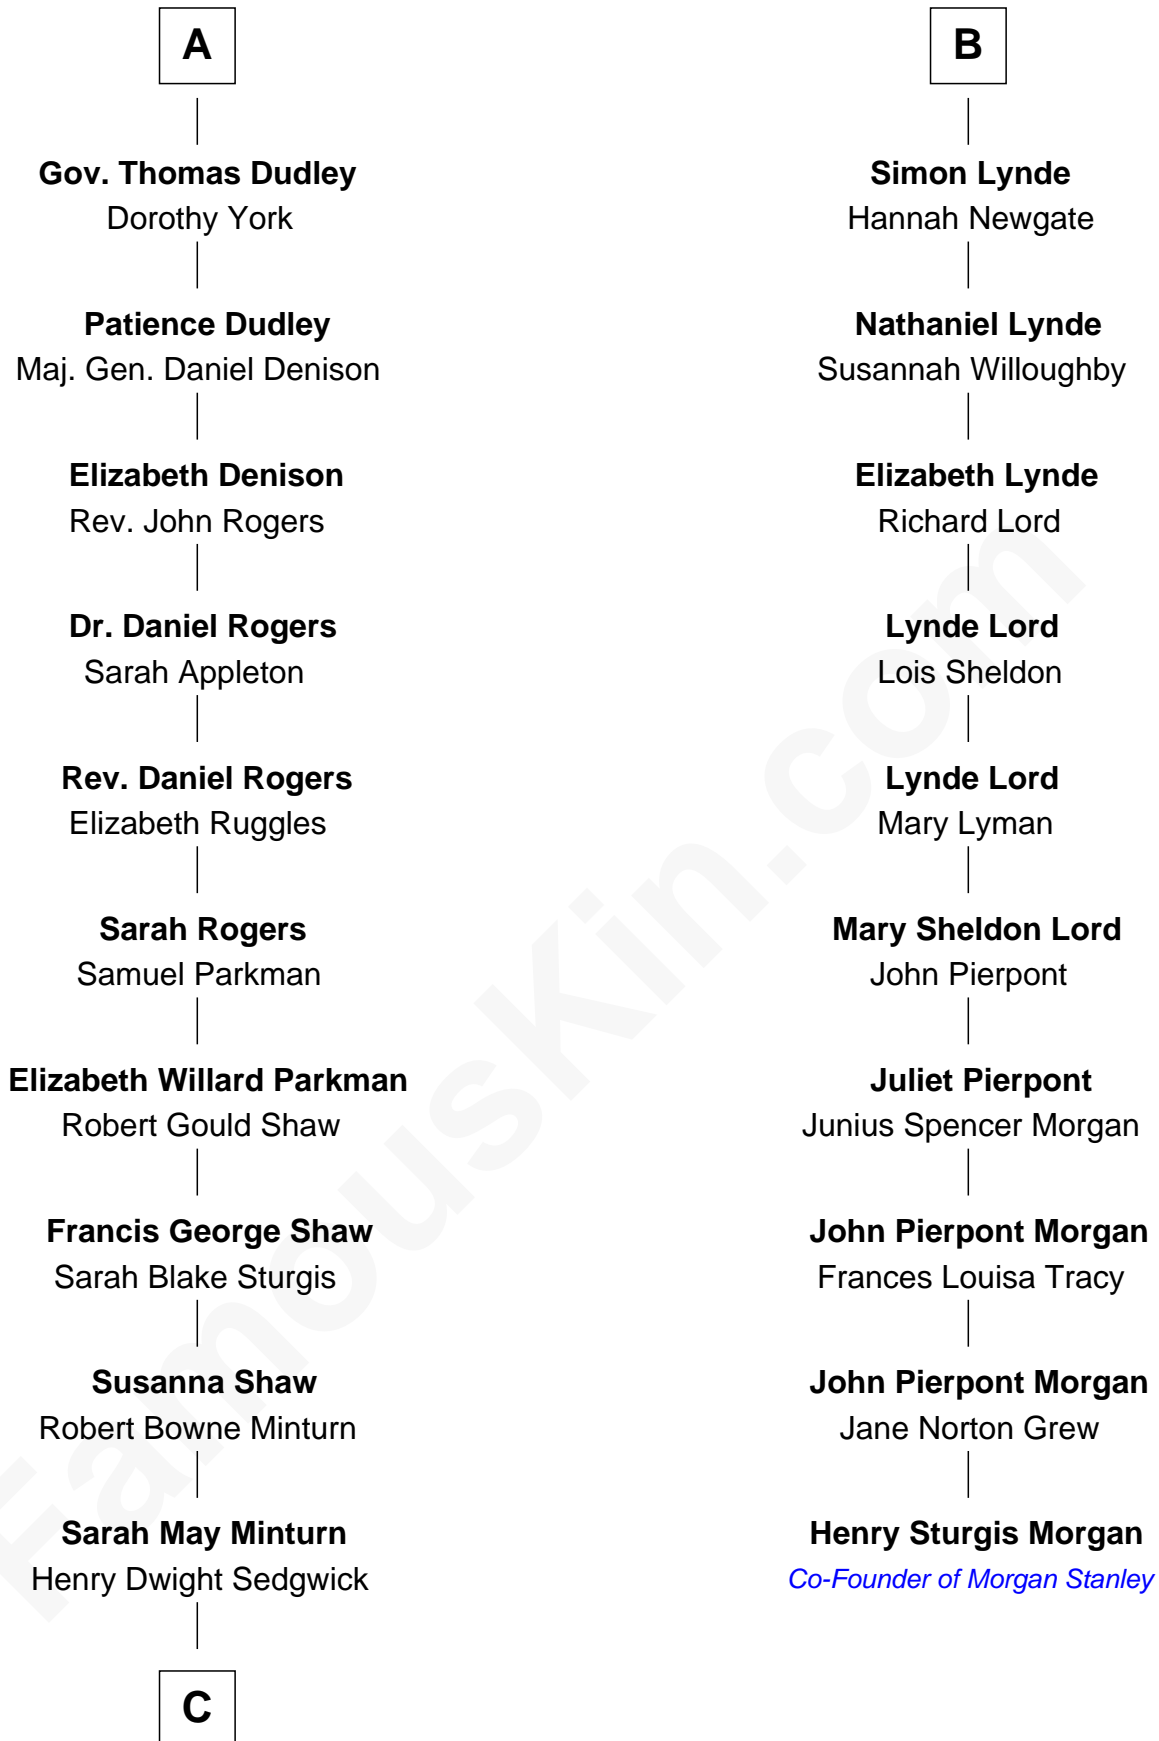

FamousKin.com

Relationship Chart of

Kyra Sedgwick

TV and Movie Actress

16th cousin 3 times removed of

Henry Sturgis Morgan

Co-Founder of Morgan Stanley

Sir Reynold Grey

Thomas Grey
Bennett Launcelyn

Cecily Bonville
Thomas Grey

Reginald Grey
Elizabeth Isaac

Cecily Grey
Sir John Sutton

Anne Grey
Simon Digby

Sir Henry Dudley
- - - - - Ashton

Everard Digby
Katherine Stockbridge

Probable

Roger Dudley
Susanna Thorne

Elizabeth Digby
Enoch Lynde

A

B

C

Robert Minturn Sedgwick

Helen Peabody