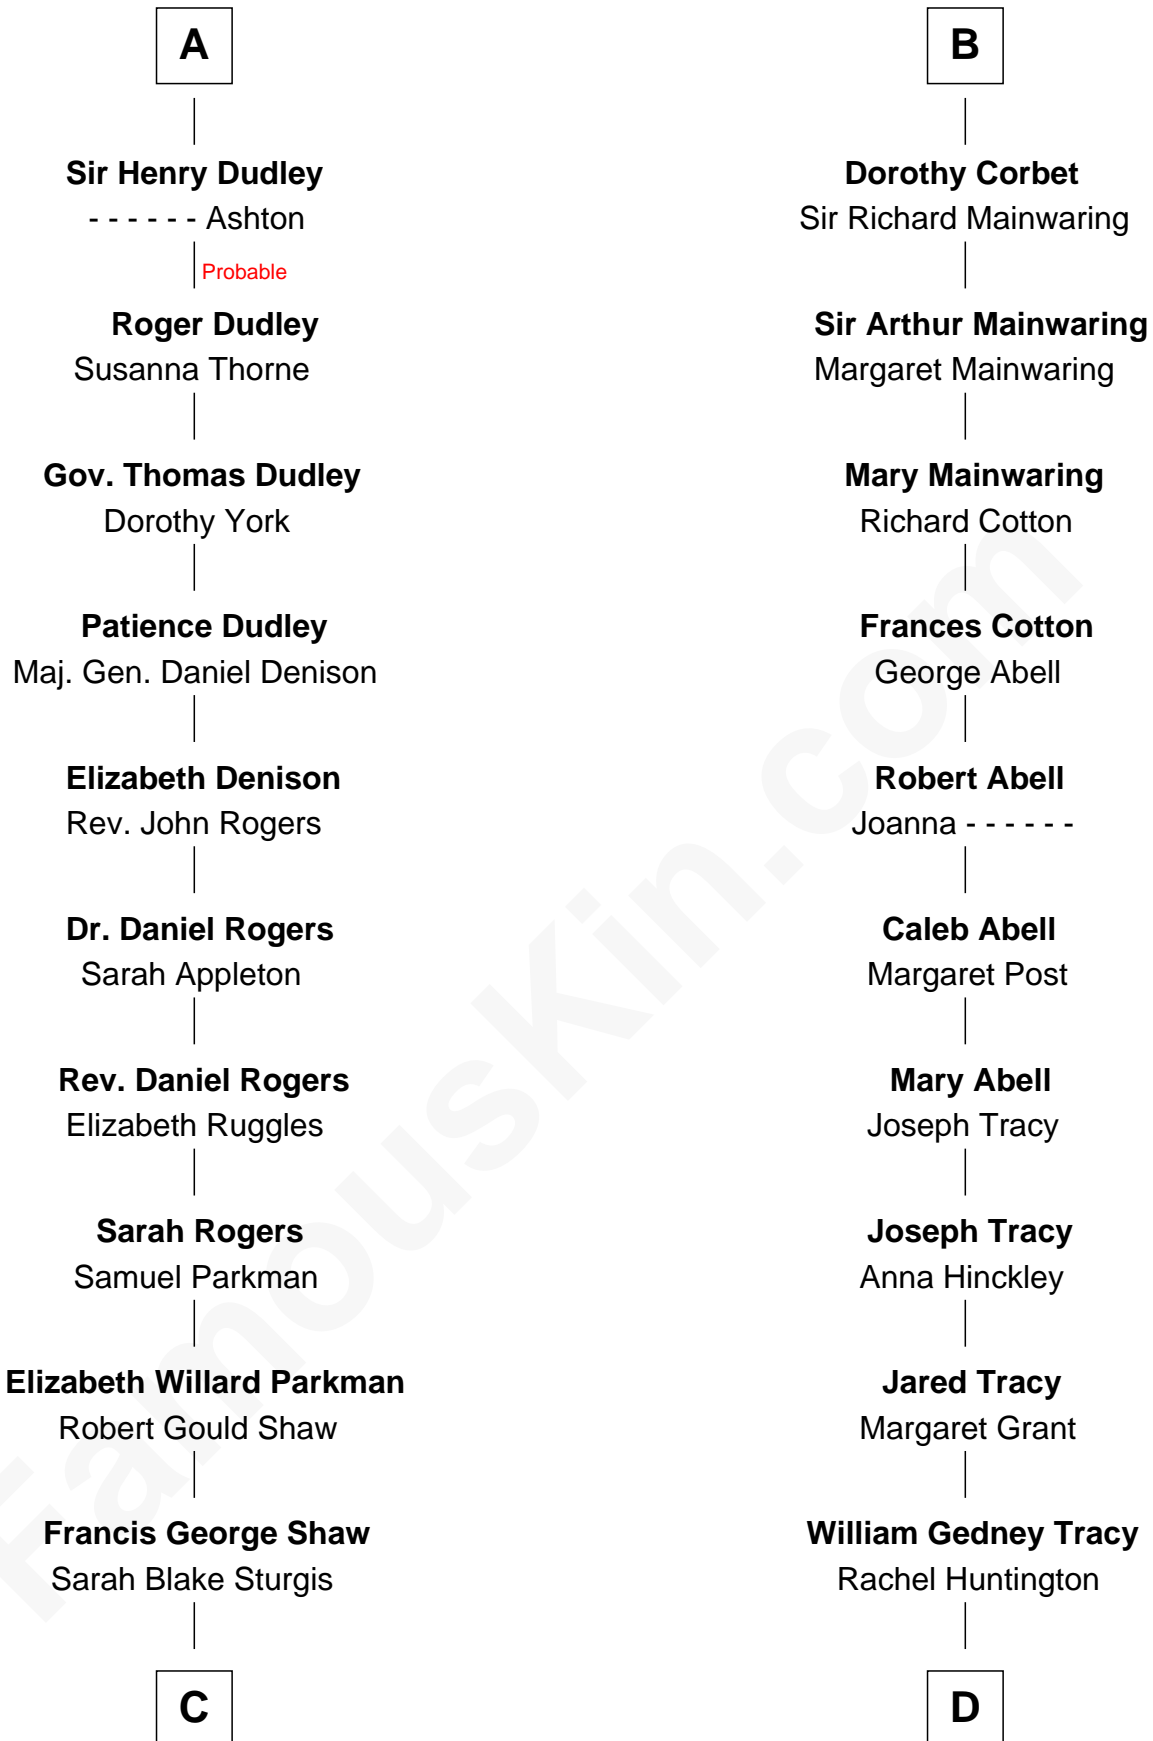

FamousKin.com

Relationship Chart of

Kyra Sedgwick

TV and Movie Actress

20th cousin 1 time removed of

Henry Sturgis Morgan

Co-Founder of Morgan Stanley

Margaret de Audley

Anne Ferrers

Sir Walter Devereux

Elizabeth Devereux

Sir Richard Corbet

Sir Robert Corbet

Elizabeth Vernon

B

C

Susanna Shaw
Robert Bowne Minturn

Sarah May Minturn
Henry Dwight Sedgwick

Robert Minturn Sedgwick
Helen Peabody

Henry Dwight Sedgwick
Patricia Ann Rosenwald

Kyra Sedgwick
TV and Movie Actress

D

Charles F. Tracy
Louisa Kirkland