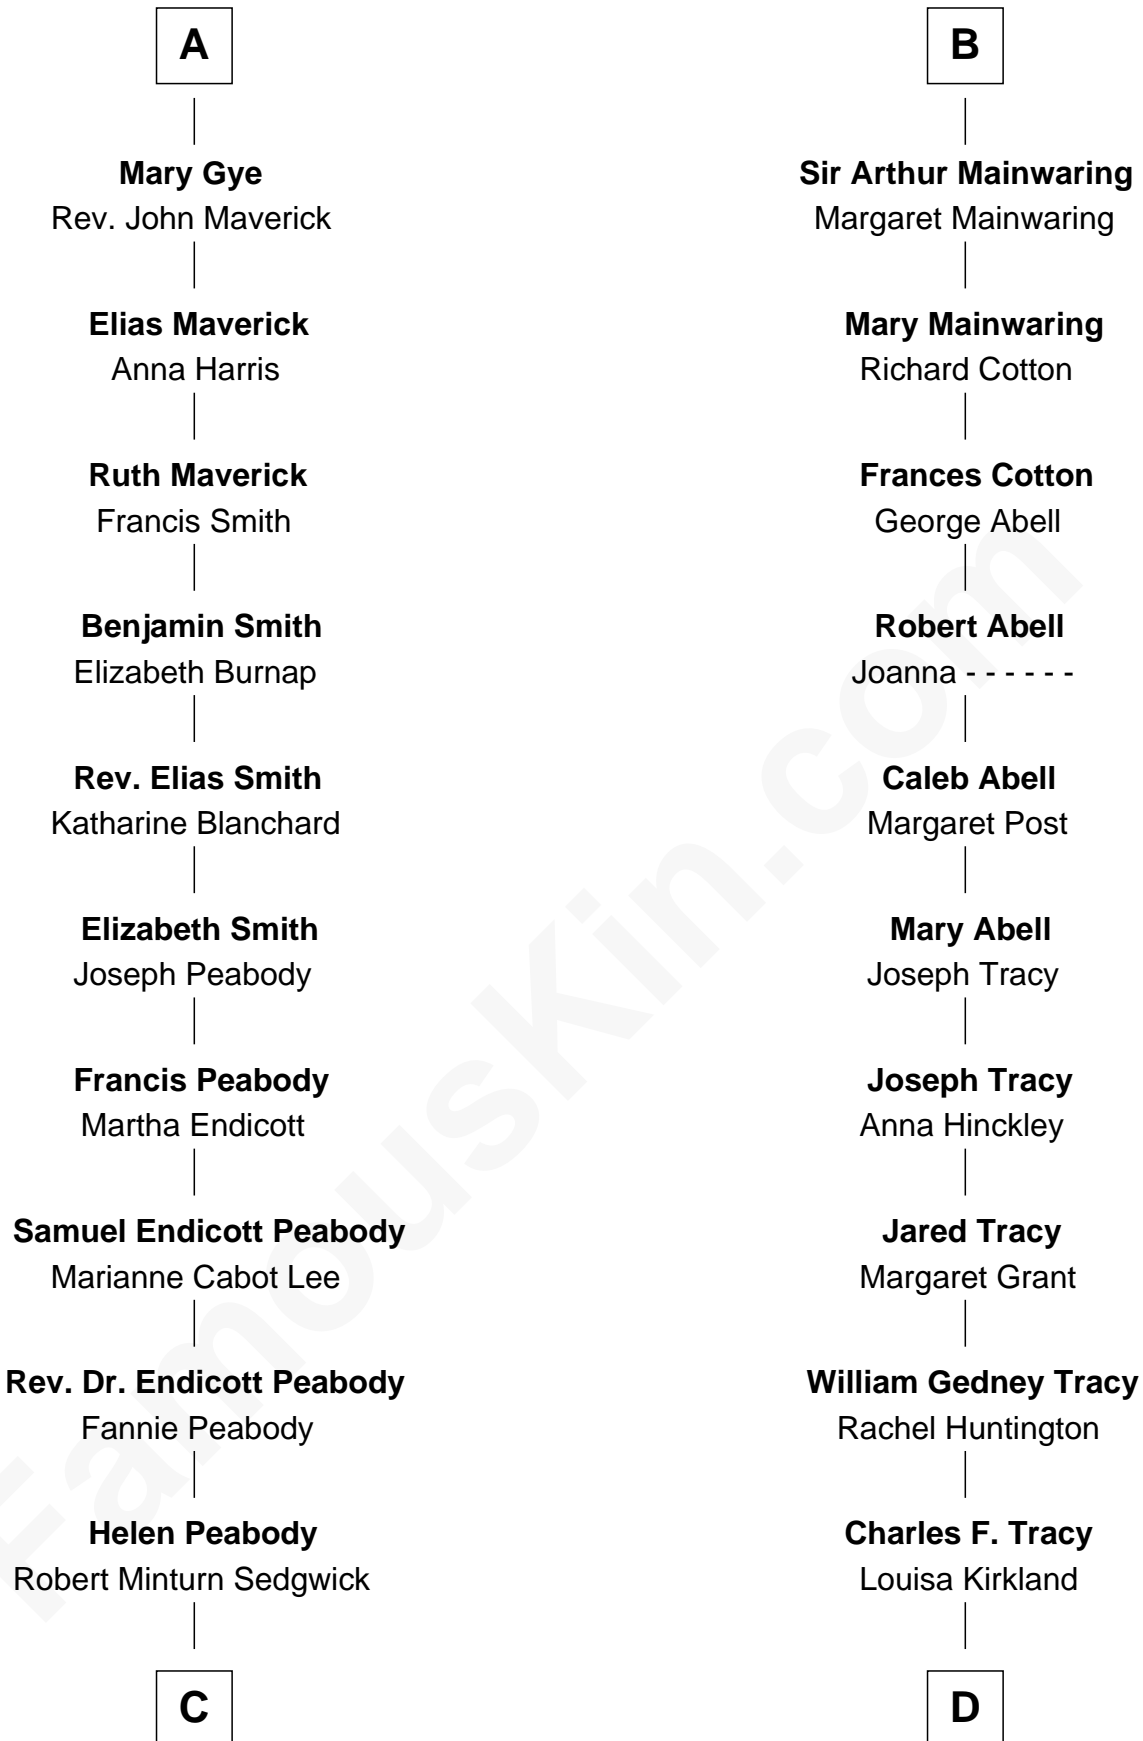

FamousKin.com Relationship Chart of

Kyra Sedgwick

TV and Movie Actress

18th cousin 1 time removed of

Henry Sturgis Morgan

Co-Founder of Morgan Stanley

Richard Fitzalan
Eleanor Plantagenet

C

Henry Dwight Sedgwick
Patricia Ann Rosenwald

Kyra Sedgwick
TV and Movie Actress

D

Frances Louisa Tracy
John Pierpont Morgan

John Pierpont Morgan
Jane Norton Grew

Henry Sturgis Morgan
Co-Founder of Morgan Stanley