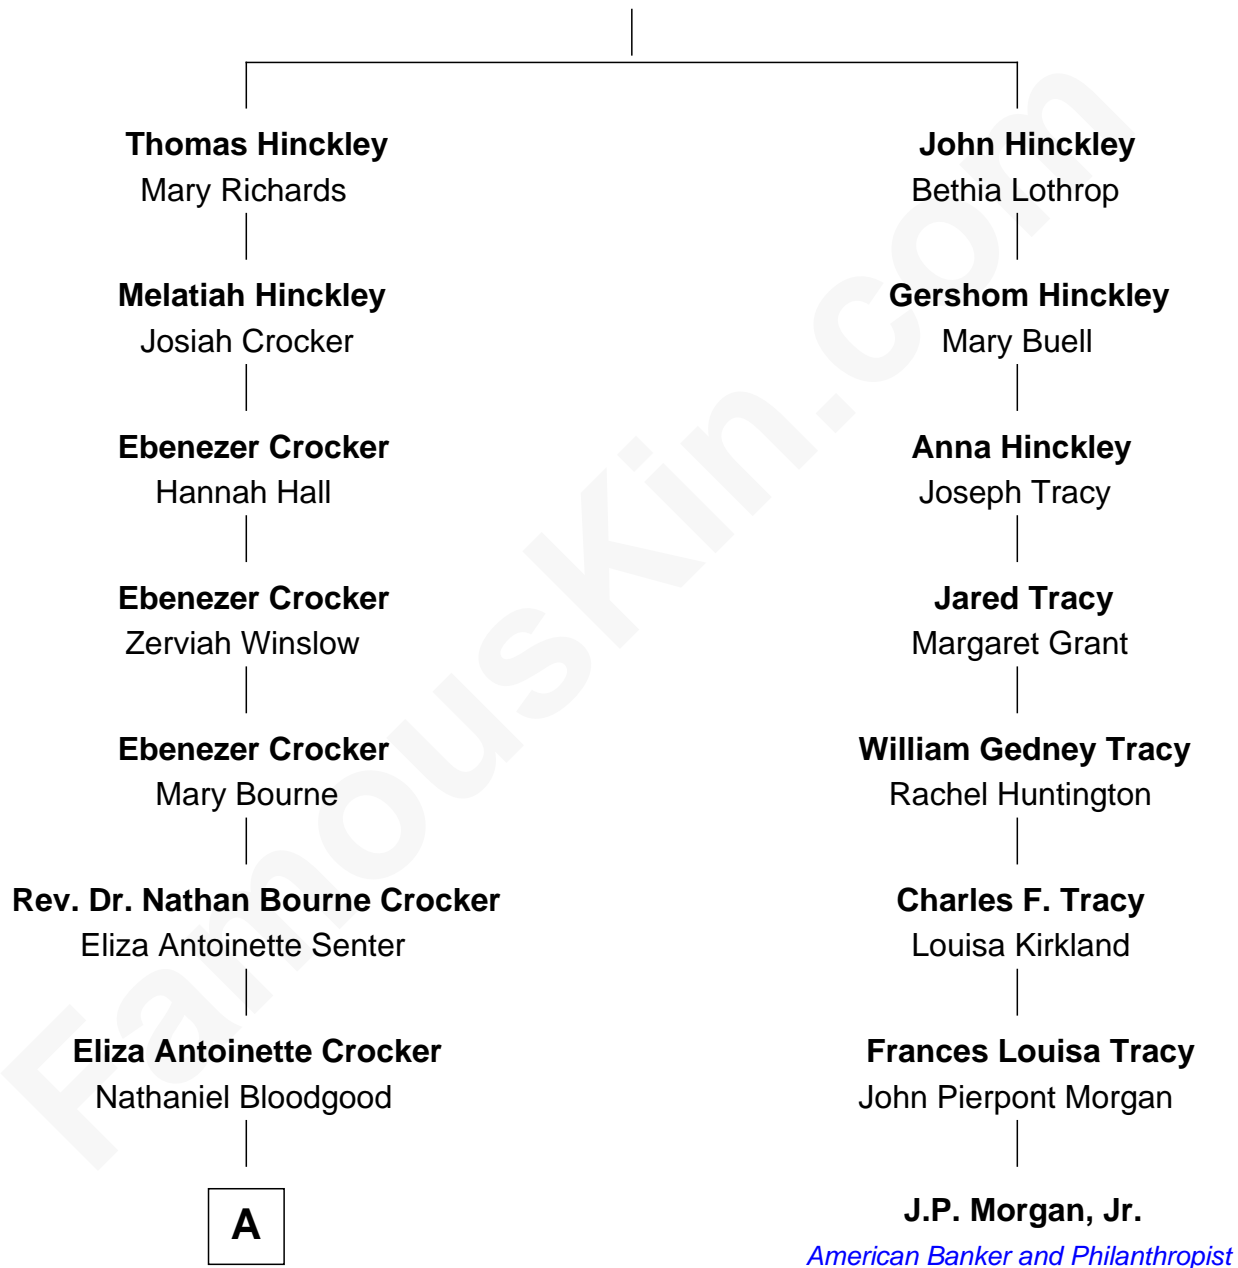

FamousKin.com Relationship Chart of

Kyra Sedgwick

TV and Movie Actress

7th cousin 4 times removed of

J.P. Morgan, Jr.

American Banker and Philanthropist

Samuel Hinckley

Sarah Soole

A

—
Helen Bloodgood

Francis Peabody

—
Fannie Peabody

Rev. Dr. Endicott Peabody

—
Helen Peabody

Robert Minturn Sedgwick

—
Henry Dwight Sedgwick