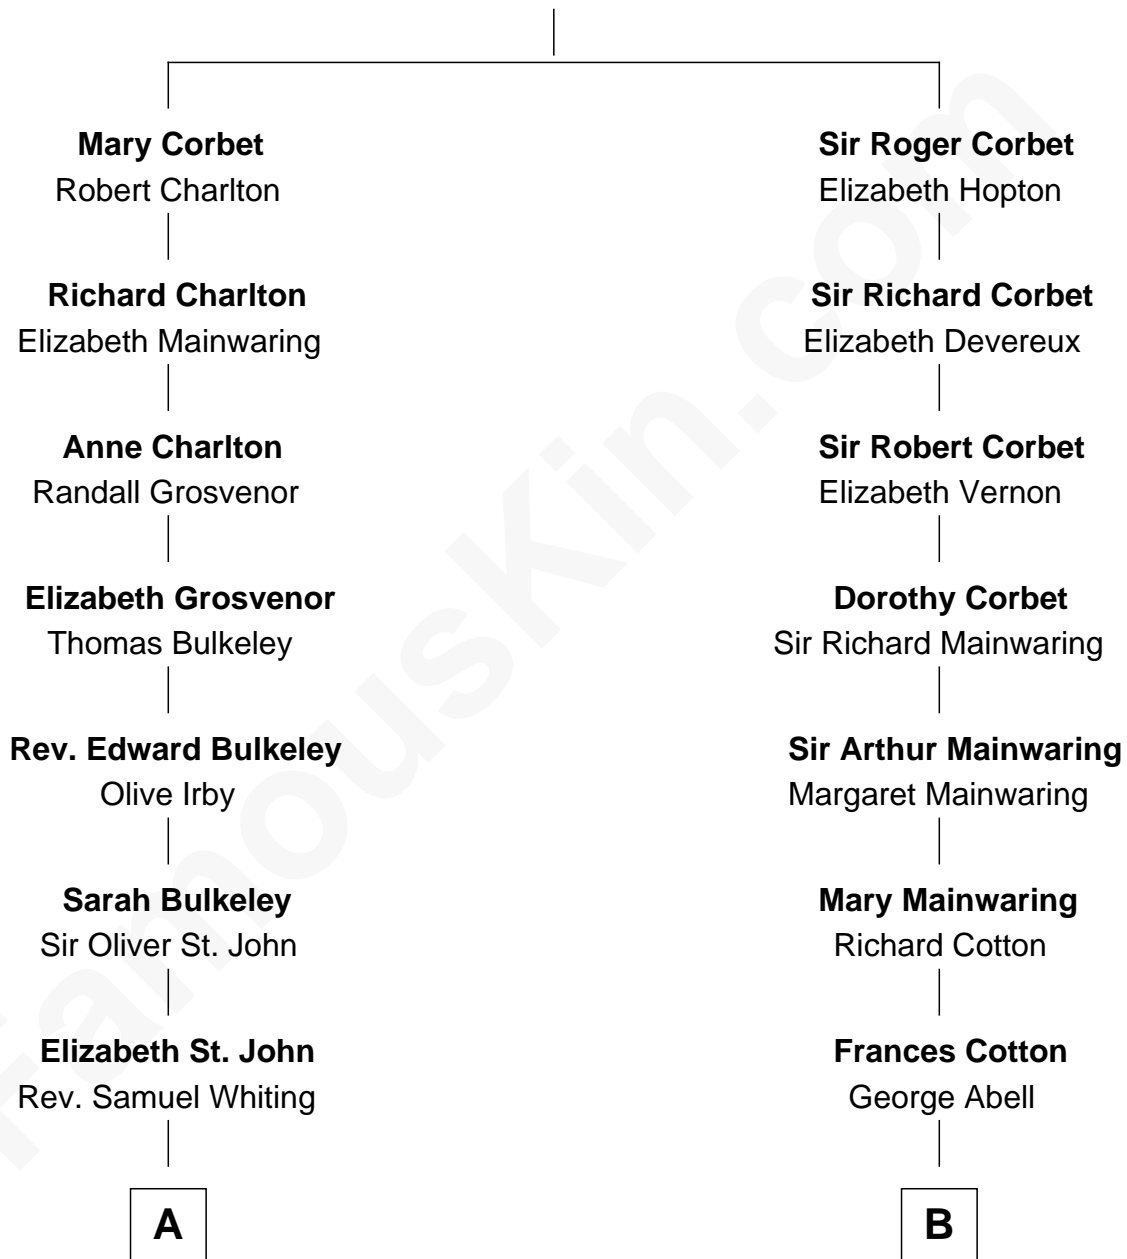

FamousKin.com Relationship Chart of

Kyra Sedgwick

TV and Movie Actress

15th cousin 3 times removed of

J.P. Morgan, Jr.

American Banker and Philanthropist

Sir Robert Corbet

Margaret - - - - -

Henry Dwight Sedgwick

Patricia Ann Rosenwald

Kyra Sedgwick

TV and Movie Actress

FamousKin.com