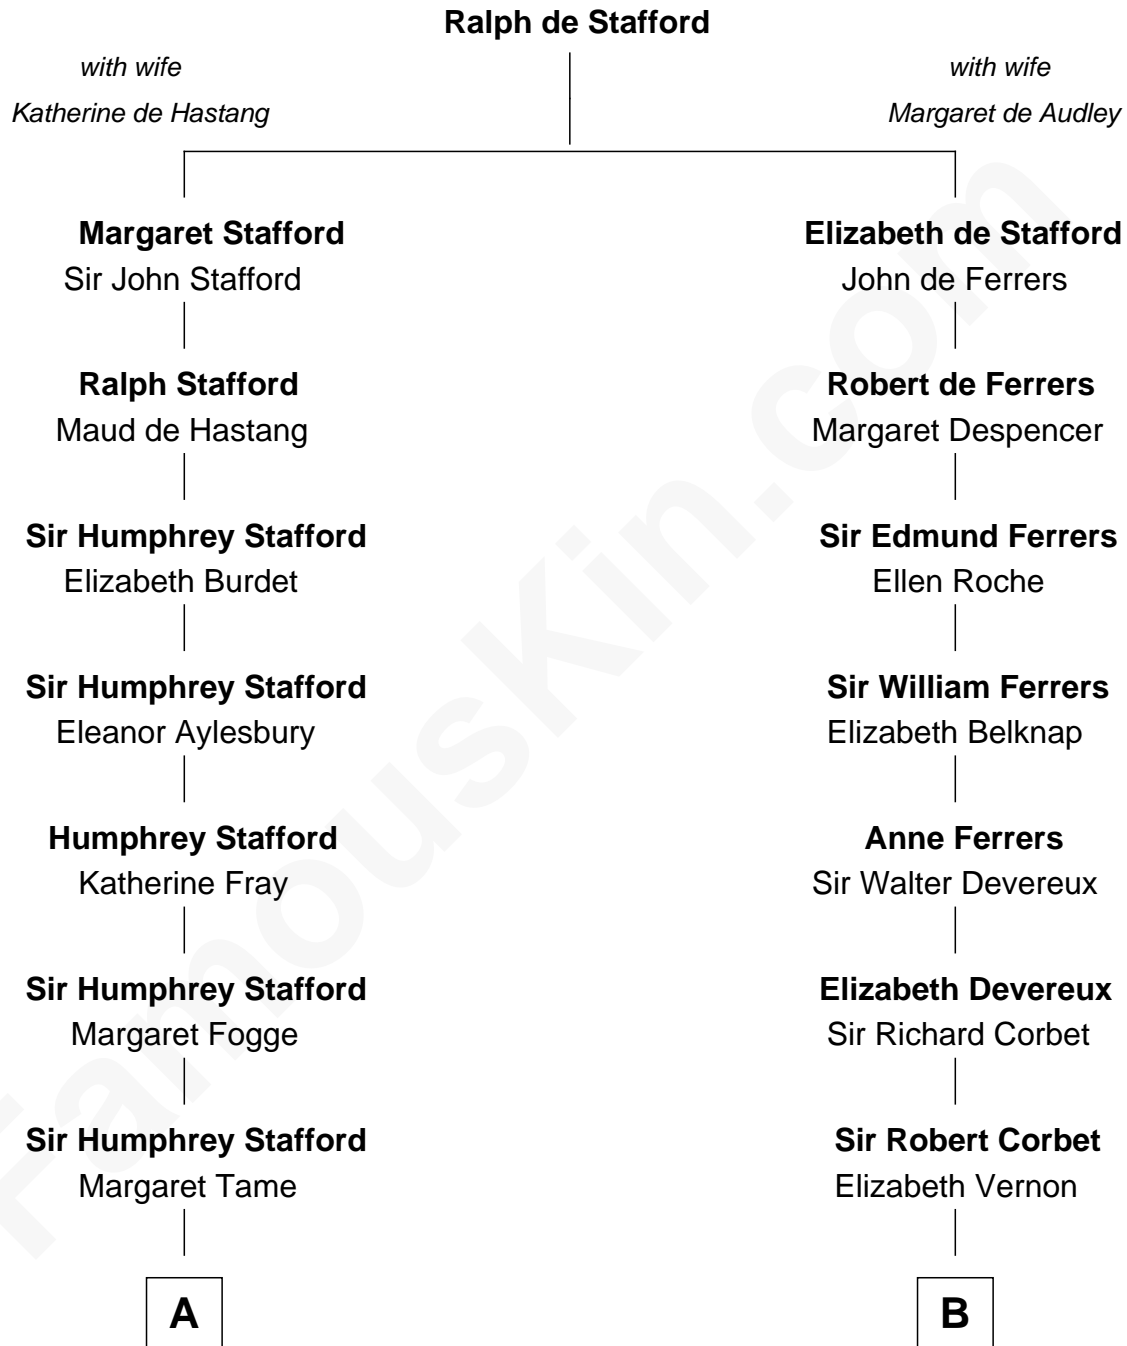

## Relationship Chart of

**Kyra Sedgwick**

*TV and Movie Actress*

19th cousin 1 time removed of

**J.P. Morgan, Jr.**

*American Banker and Philanthropist*

FamousKin.com