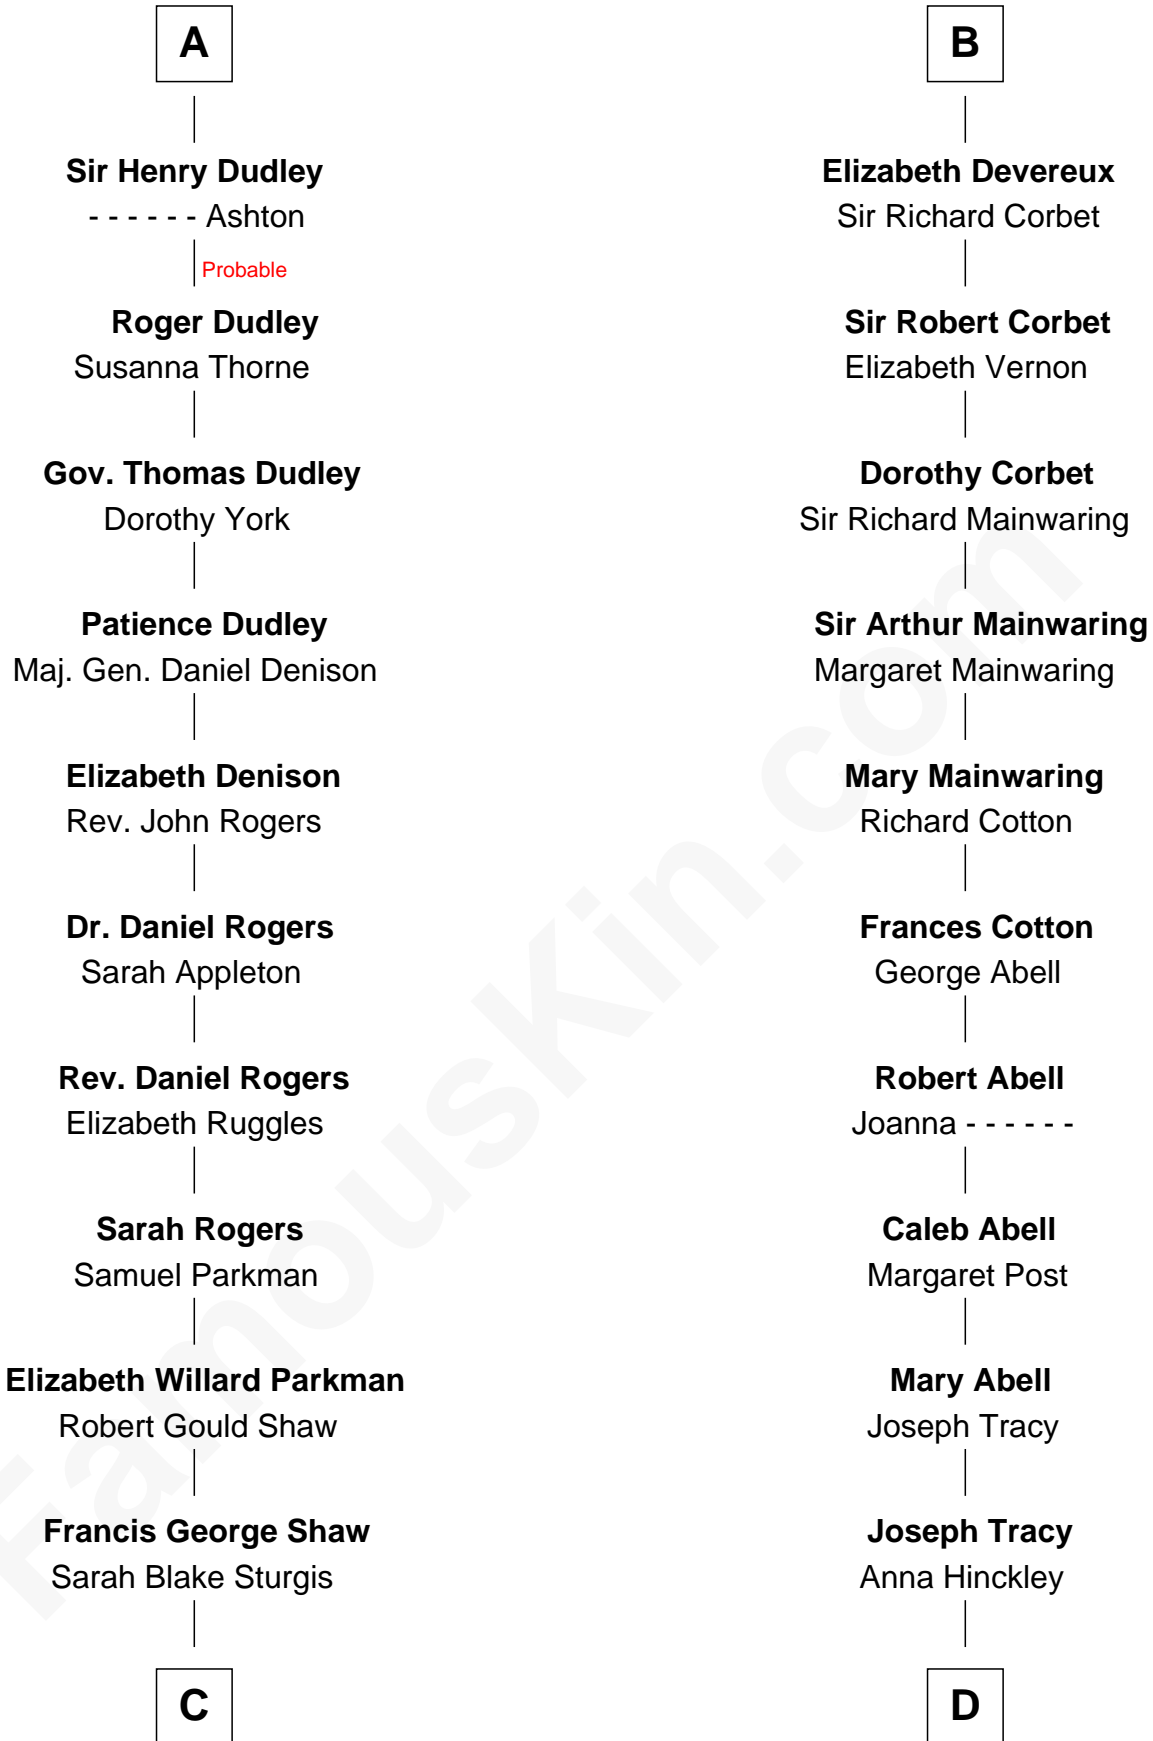

FamousKin.com Relationship Chart of

Kyra Sedgwick

TV and Movie Actress

21st cousin of

J.P. Morgan, Jr.

American Banker and Philanthropist

Sir Hugh I de Audley

Iseult de Mortimer

C

Susanna Shaw
Robert Bowne Minturn

Sarah May Minturn
Henry Dwight Sedgwick

Robert Minturn Sedgwick
Helen Peabody

Henry Dwight Sedgwick
Patricia Ann Rosenwald

Kyra Sedgwick
TV and Movie Actress

D

Jared Tracy
Margaret Grant