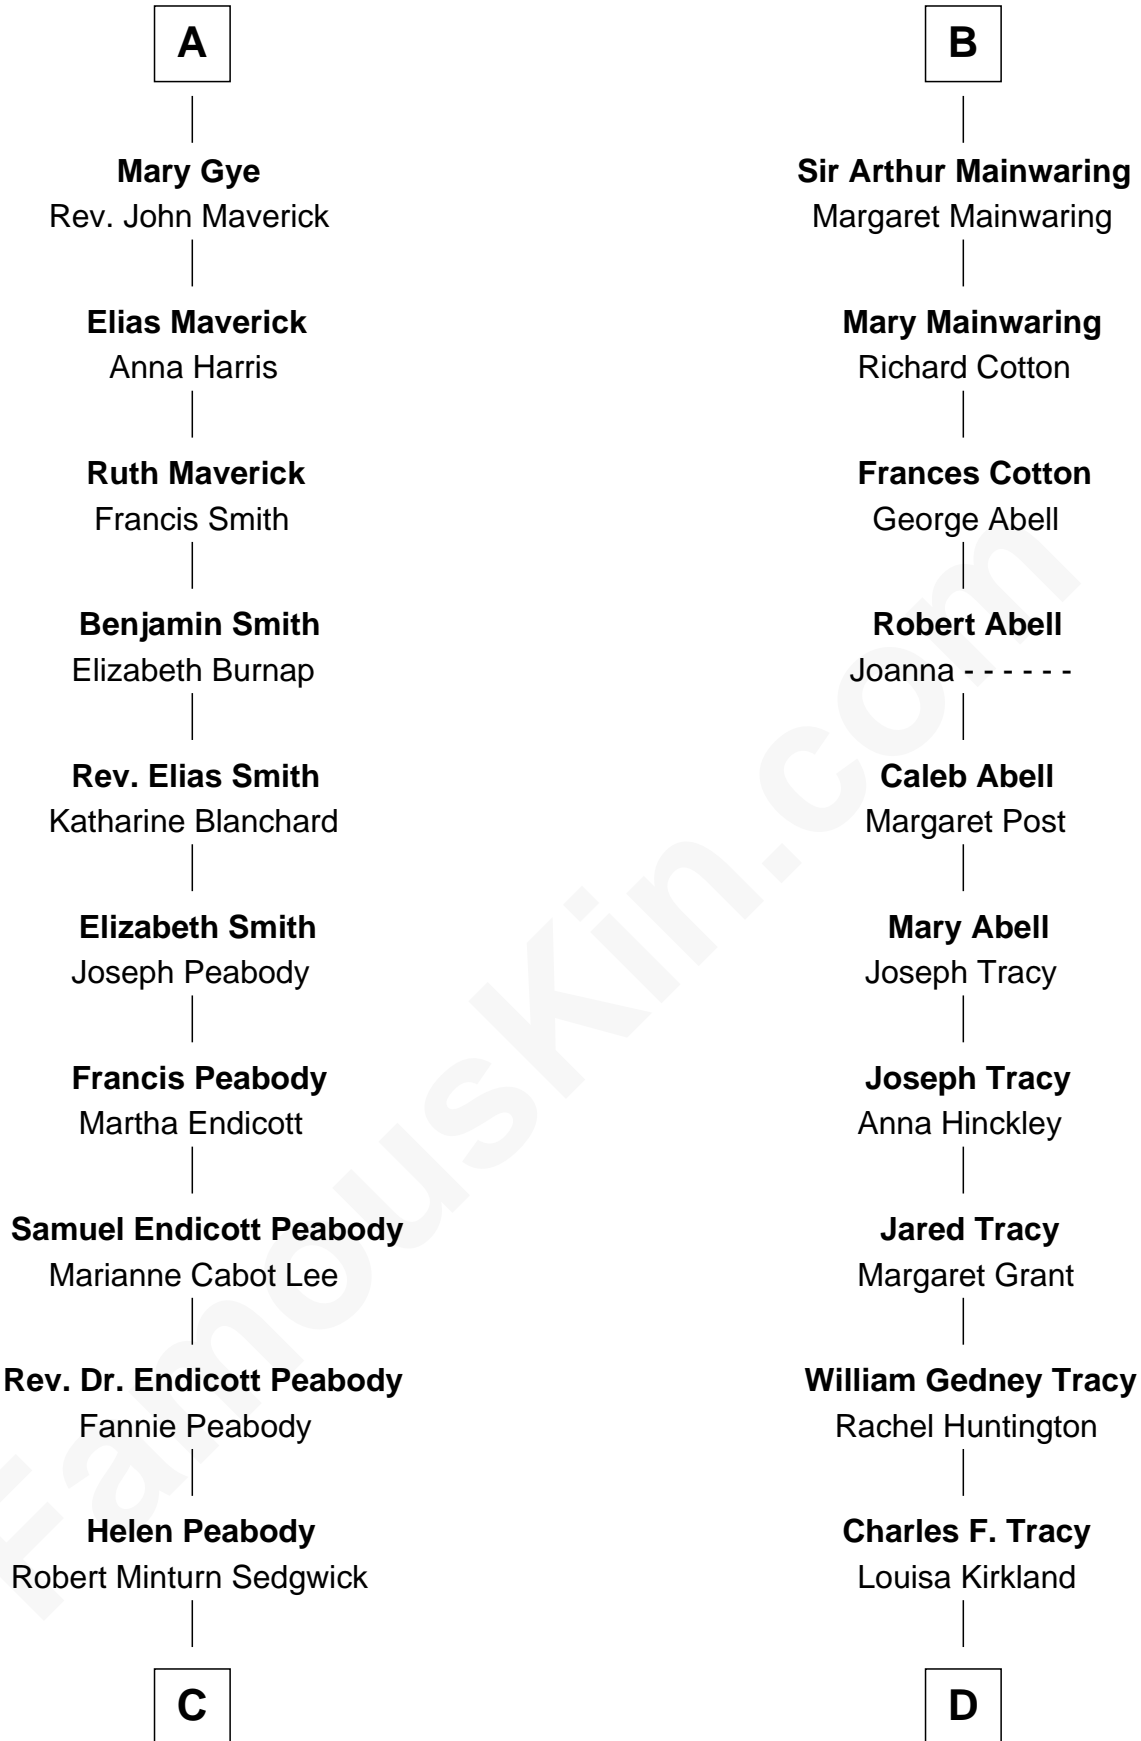

FamousKin.com Relationship Chart of

Kyra Sedgwick

TV and Movie Actress

18th cousin of

J.P. Morgan, Jr.

American Banker and Philanthropist

Richard Fitzalan
Eleanor Plantagenet

C

Henry Dwight Sedgwick
Patricia Ann Rosenwald

Kyra Sedgwick
TV and Movie Actress

D

Frances Louisa Tracy
John Pierpont Morgan

J.P. Morgan, Jr.
American Banker and Philanthropist

FamousKin.com