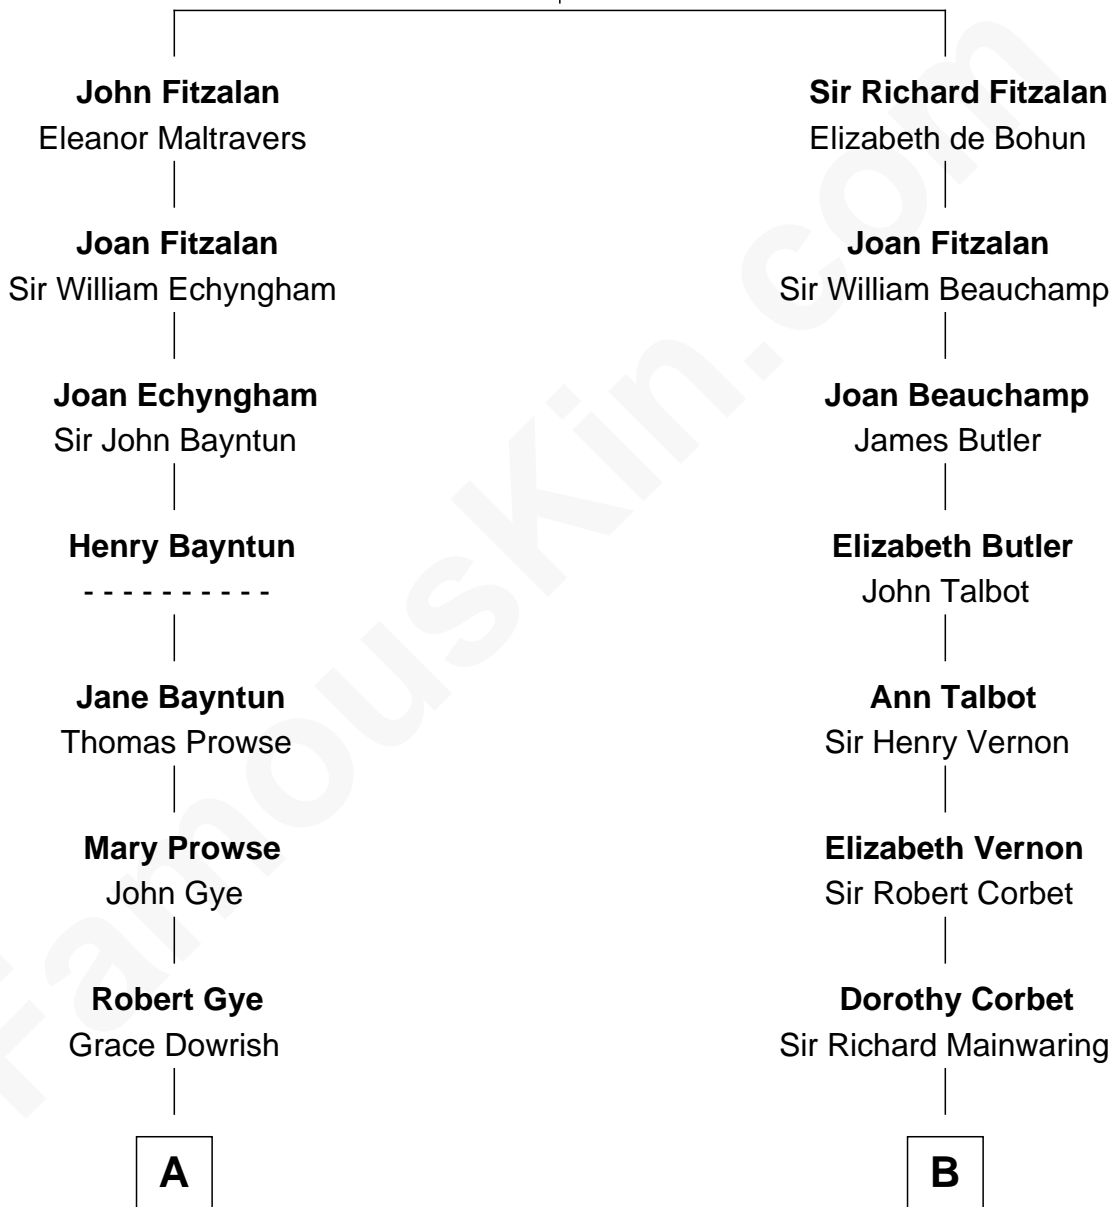

FamousKin.com Relationship Chart of

Kyra Sedgwick

TV and Movie Actress

18th cousin of

J.P. Morgan, Jr.

American Banker and Philanthropist

Richard Fitzalan
Eleanor Plantagenet

C

Henry Dwight Sedgwick
Patricia Ann Rosenwald

Kyra Sedgwick
TV and Movie Actress

D

Frances Louisa Tracy
John Pierpont Morgan

J.P. Morgan, Jr.
American Banker and Philanthropist

FamousKin.com