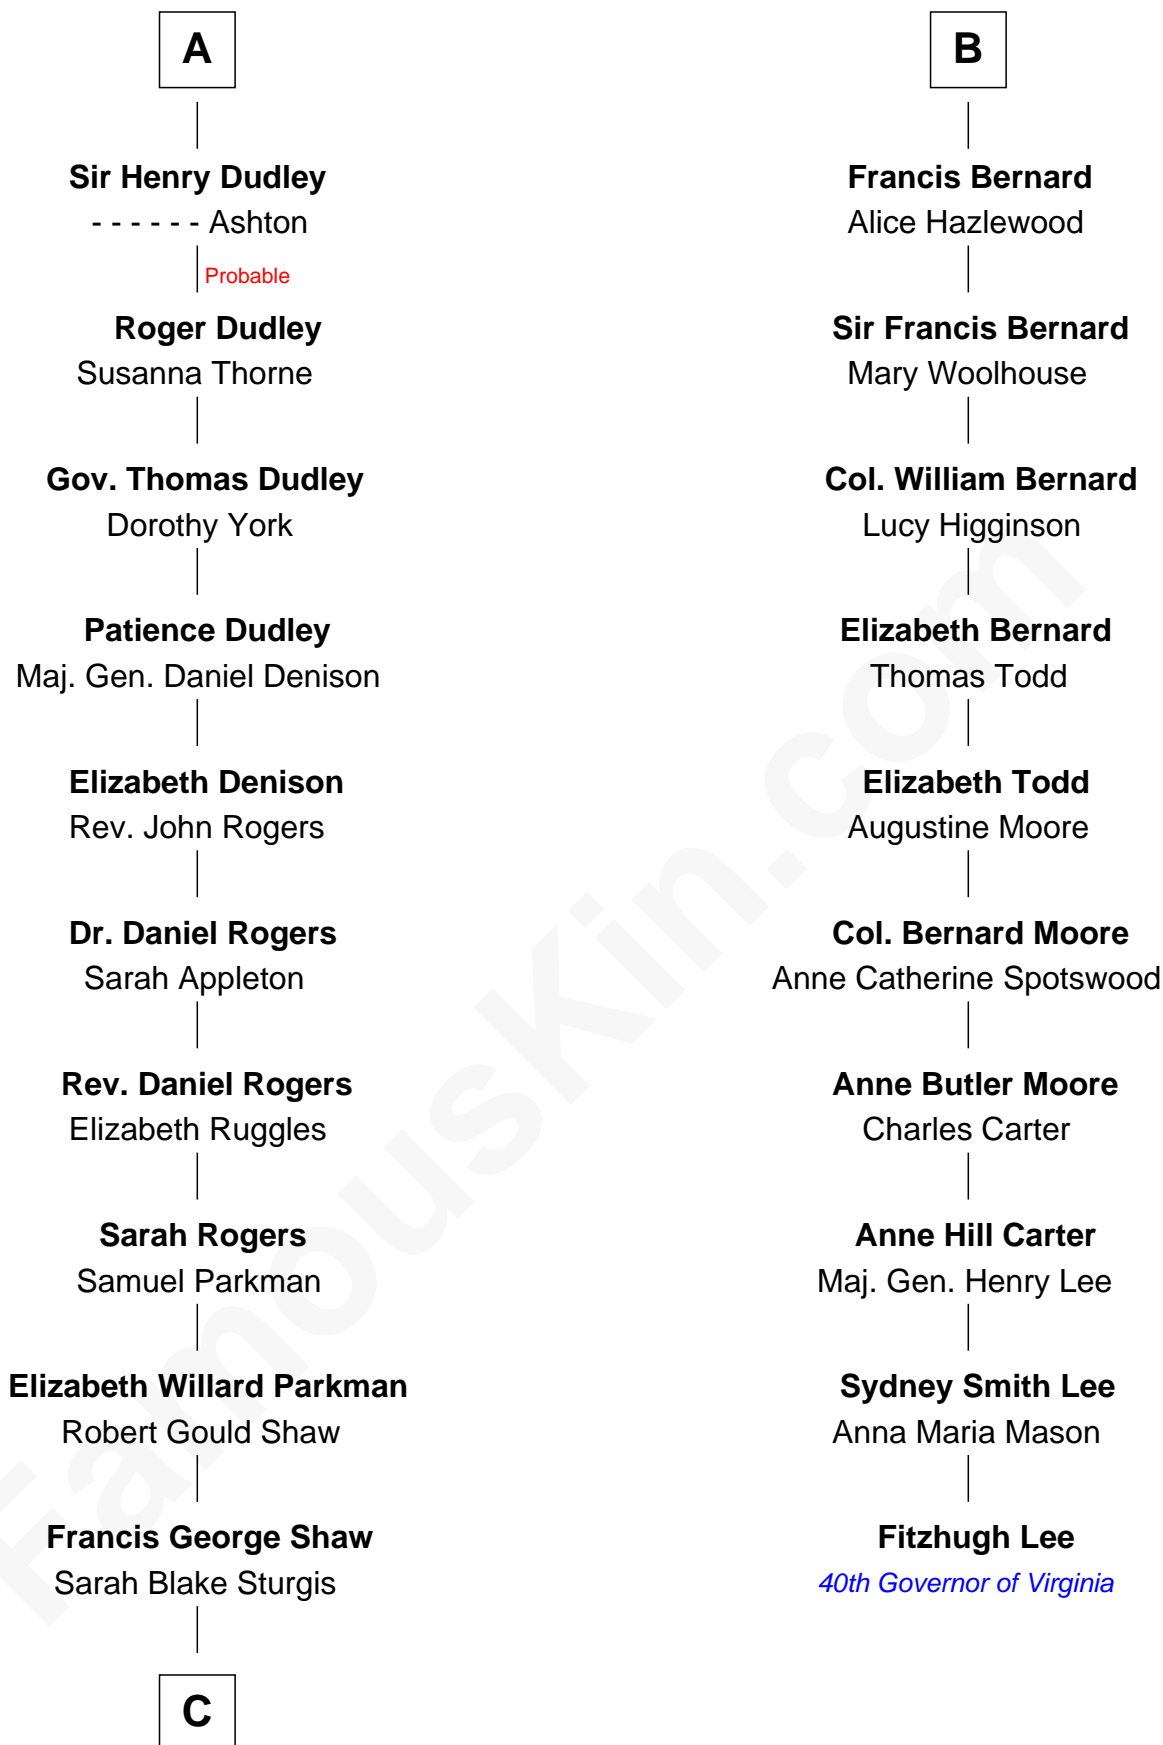

FamousKin.com Relationship Chart of

Kyra Sedgwick

TV and Movie Actress

16th cousin 5 times removed of

Fitzhugh Lee

40th Governor of Virginia

Sir William de Ros
Margery de Badlesmere

Thomas de Ros
Beatrice de Stafford

Margaret de Ros
Sir Reynold Grey

Margaret Grey
Sir William Bonville

William Bonville
Elizabeth Harington

William Bonville
Katherine Neville

Cecily Bonville
Thomas Grey

Cecily Grey
Sir John Sutton

A

Maud de Roos
John de Welles

Margery de Welles
Stephen le Scrope

John le Scrope
Elizabeth Chaworth

Elizabeth le Scrope
Sir Henry le Scrope

Margaret Scrope
John Bernard

John Bernard
Margaret Daundelyn

John Bernard
Cecily Muscote

B

C

Susanna Shaw
Robert Bowne Minturn

Sarah May Minturn
Henry Dwight Sedgwick

Robert Minturn Sedgwick
Helen Peabody

Henry Dwight Sedgwick
Patricia Ann Rosenwald

Kyra Sedgwick
TV and Movie Actress

FamousKin.com