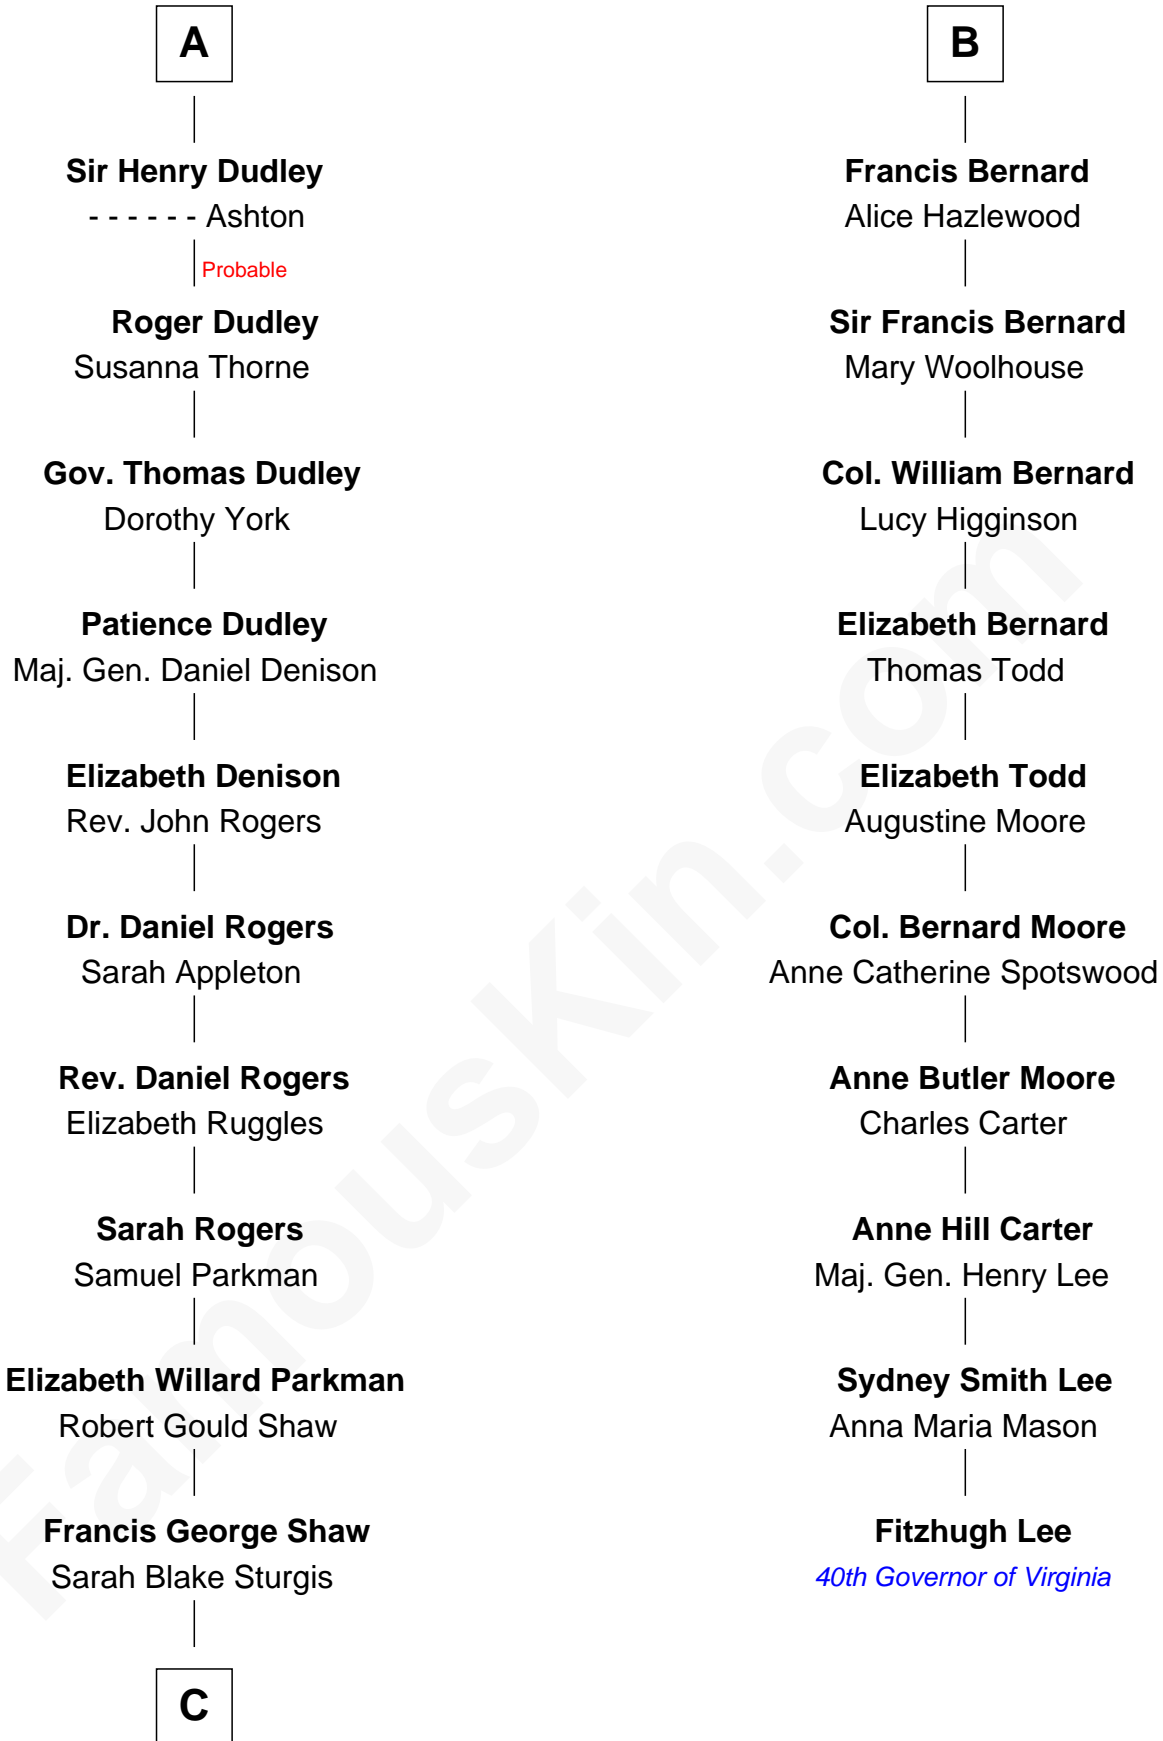

FamousKin.com Relationship Chart of

Kyra Sedgwick

TV and Movie Actress

16th cousin 5 times removed of

Fitzhugh Lee

40th Governor of Virginia

Margaret de Audley

Ralph de Stafford

Beatrice de Stafford

Thomas de Ros

Margaret de Ros

Sir Reynold Grey

Margaret Grey

Sir William Bonville

William Bonville

Elizabeth Harington

Philippa de Beauchamp

Margaret de Stafford

Sir Ralph Neville

Margaret de Neville

Sir Richard Scrope

Sir Henry le Scrope

Elizabeth le Scrope

Margaret Scrope

John Bernard

John Bernard

Margaret Daundelyn

John Bernard

Cecily Muscote

B

C

—
Susanna Shaw
Robert Bowne Minturn