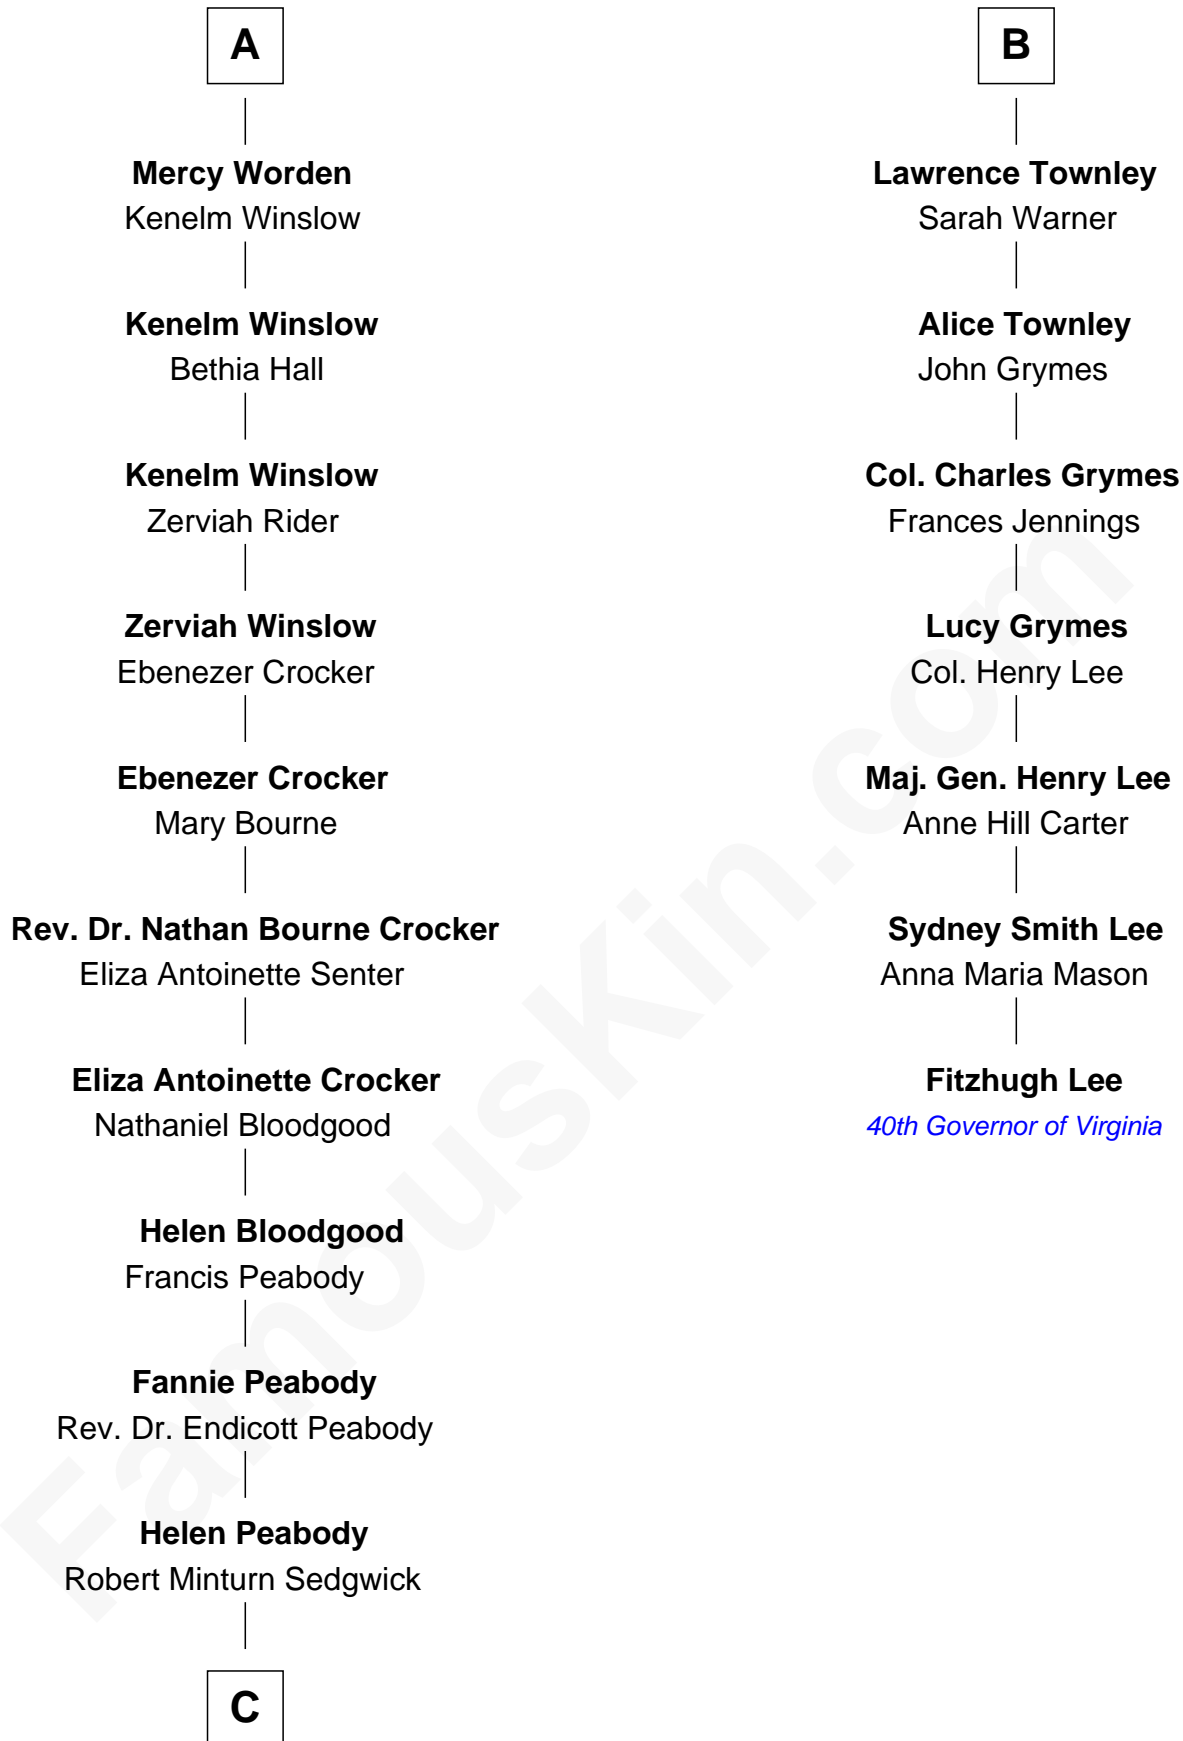

FamousKin.com Relationship Chart of

Kyra Sedgwick

TV and Movie Actress

13th cousin 5 times removed of

Fitzhugh Lee

40th Governor of Virginia

Richard Sherburne

Alice Hamerton

C

Henry Dwight Sedgwick

Patricia Ann Rosenwald

Kyra Sedgwick

TV and Movie Actress

FamousKin.com