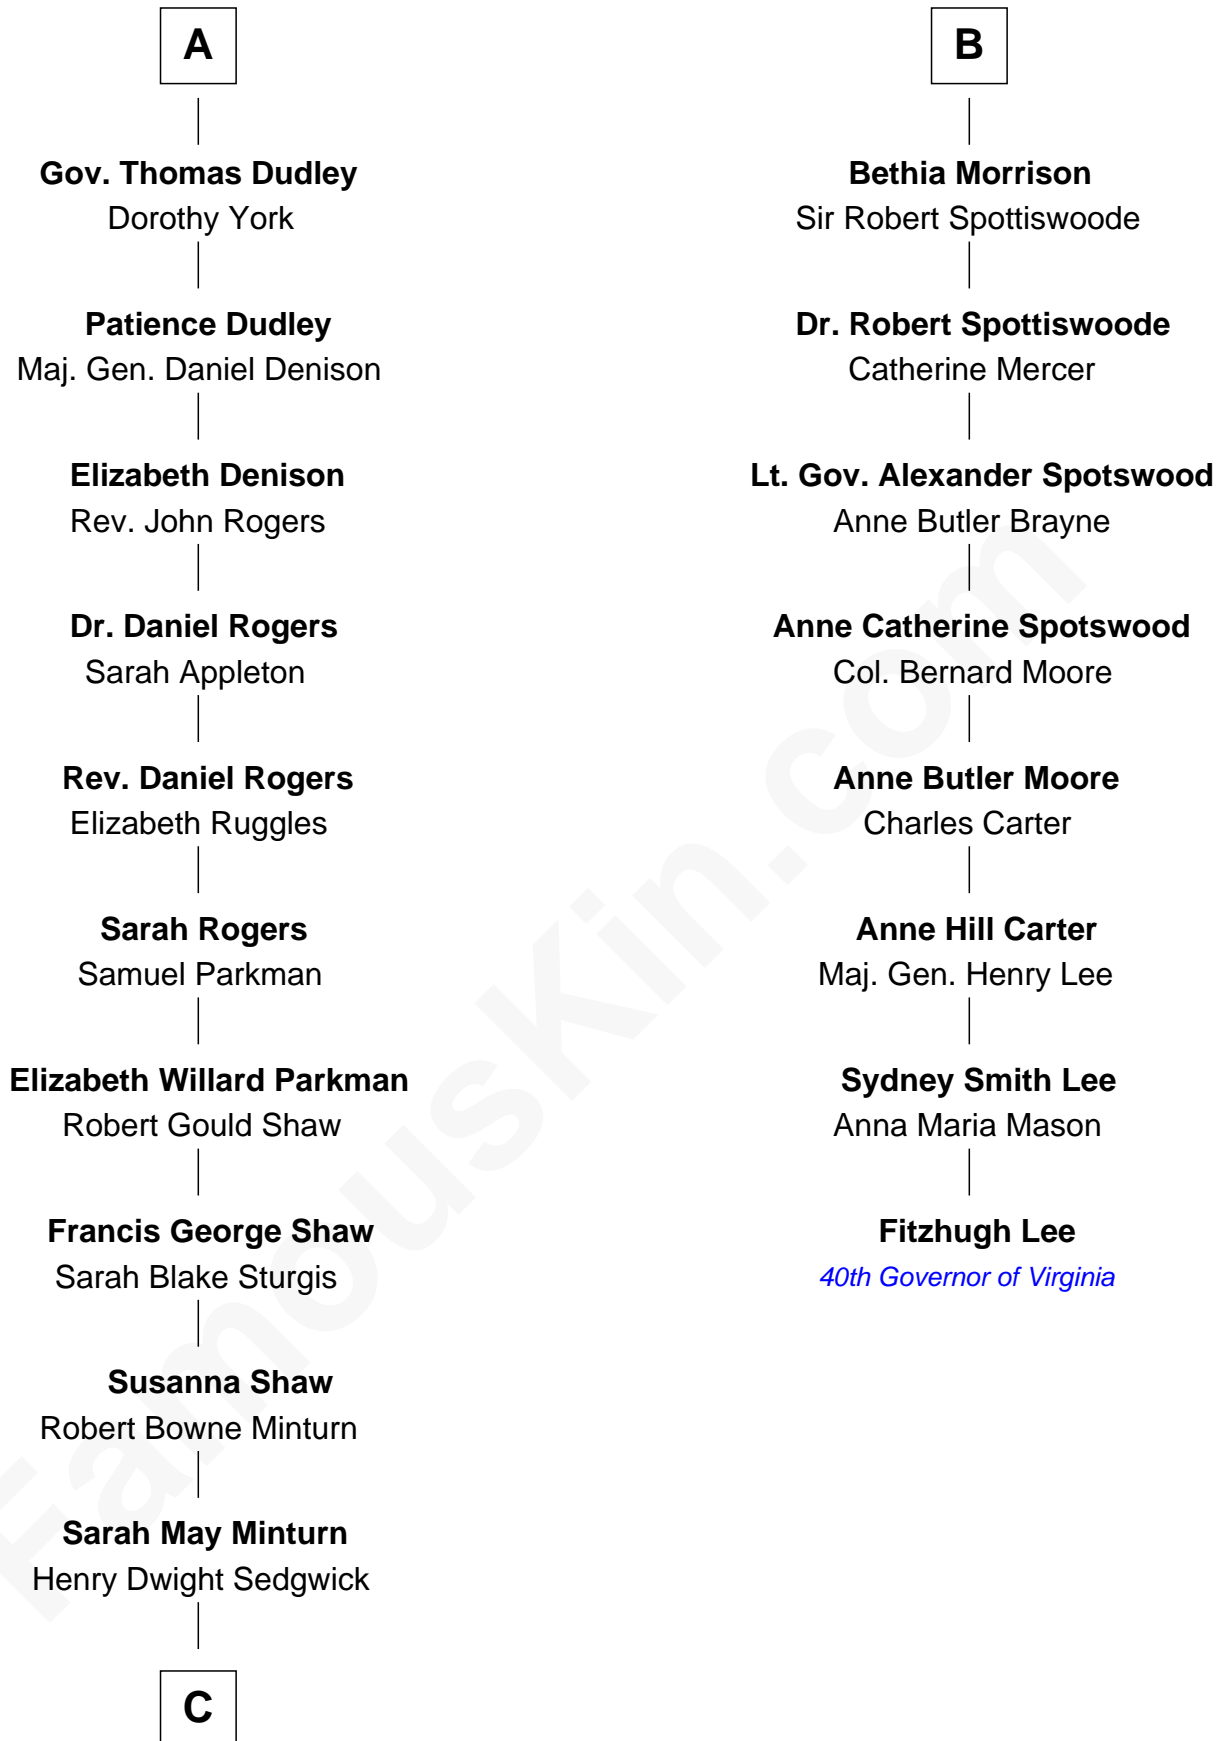

FamousKin.com Relationship Chart of

Kyra Sedgwick

TV and Movie Actress

14th cousin 5 times removed of

Fitzhugh Lee

40th Governor of Virginia

Sir Thomas de Holand

Alice Fitzalan

C

Robert Minturn Sedgwick

Helen Peabody

Henry Dwight Sedgwick

Patricia Ann Rosenwald

Kyra Sedgwick

TV and Movie Actress

FamousKin.com