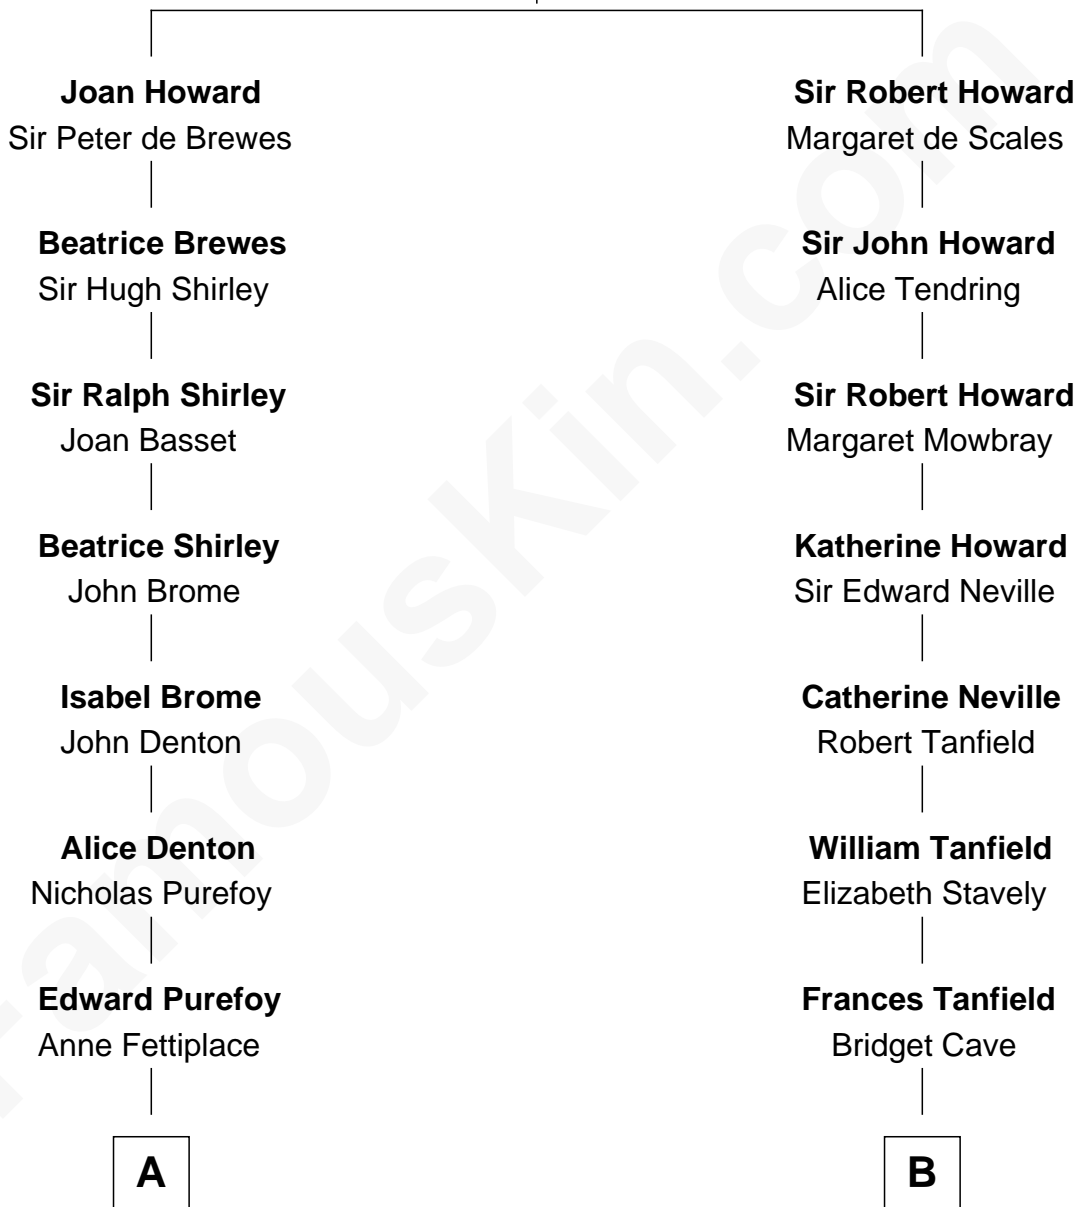

FamousKin.com Relationship Chart of

Kyra Sedgwick

TV and Movie Actress

17th cousin 4 times removed of

Fitzhugh Lee

40th Governor of Virginia

Sir John Howard

Alice de Bois

C

—
Susanna Shaw
Robert Bowne Minturn

—
Sarah May Minturn
Henry Dwight Sedgwick

—
Robert Minturn Sedgwick
Helen Peabody

—
Henry Dwight Sedgwick
Patricia Ann Rosenwald

—
Kyra Sedgwick
TV and Movie Actress

FamousKin.com