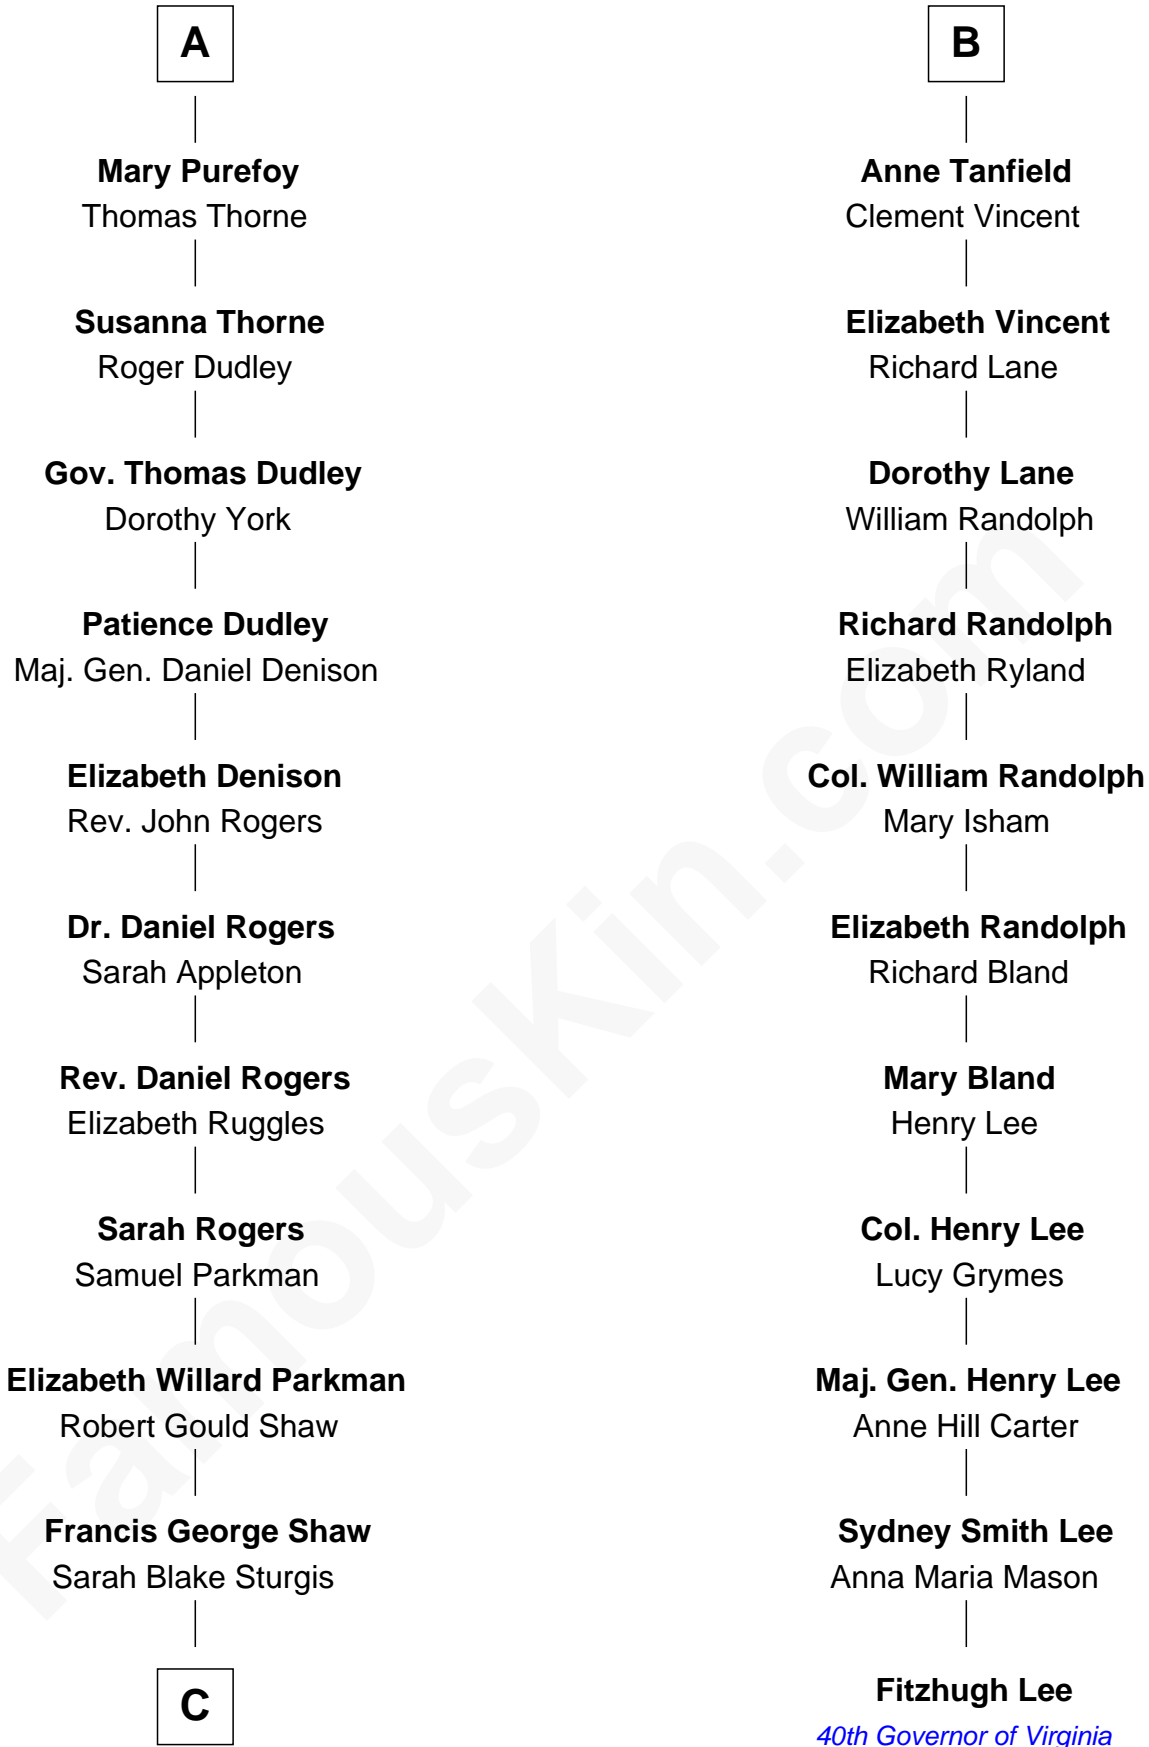

FamousKin.com Relationship Chart of

Kyra Sedgwick

TV and Movie Actress

17th cousin 4 times removed of

Fitzhugh Lee

40th Governor of Virginia

Sir John Howard

Alice de Bois

C

—
Susanna Shaw
Robert Bowne Minturn

—
Sarah May Minturn
Henry Dwight Sedgwick

—
Robert Minturn Sedgwick
Helen Peabody

—
Henry Dwight Sedgwick
Patricia Ann Rosenwald

—
Kyra Sedgwick
TV and Movie Actress

FamousKin.com