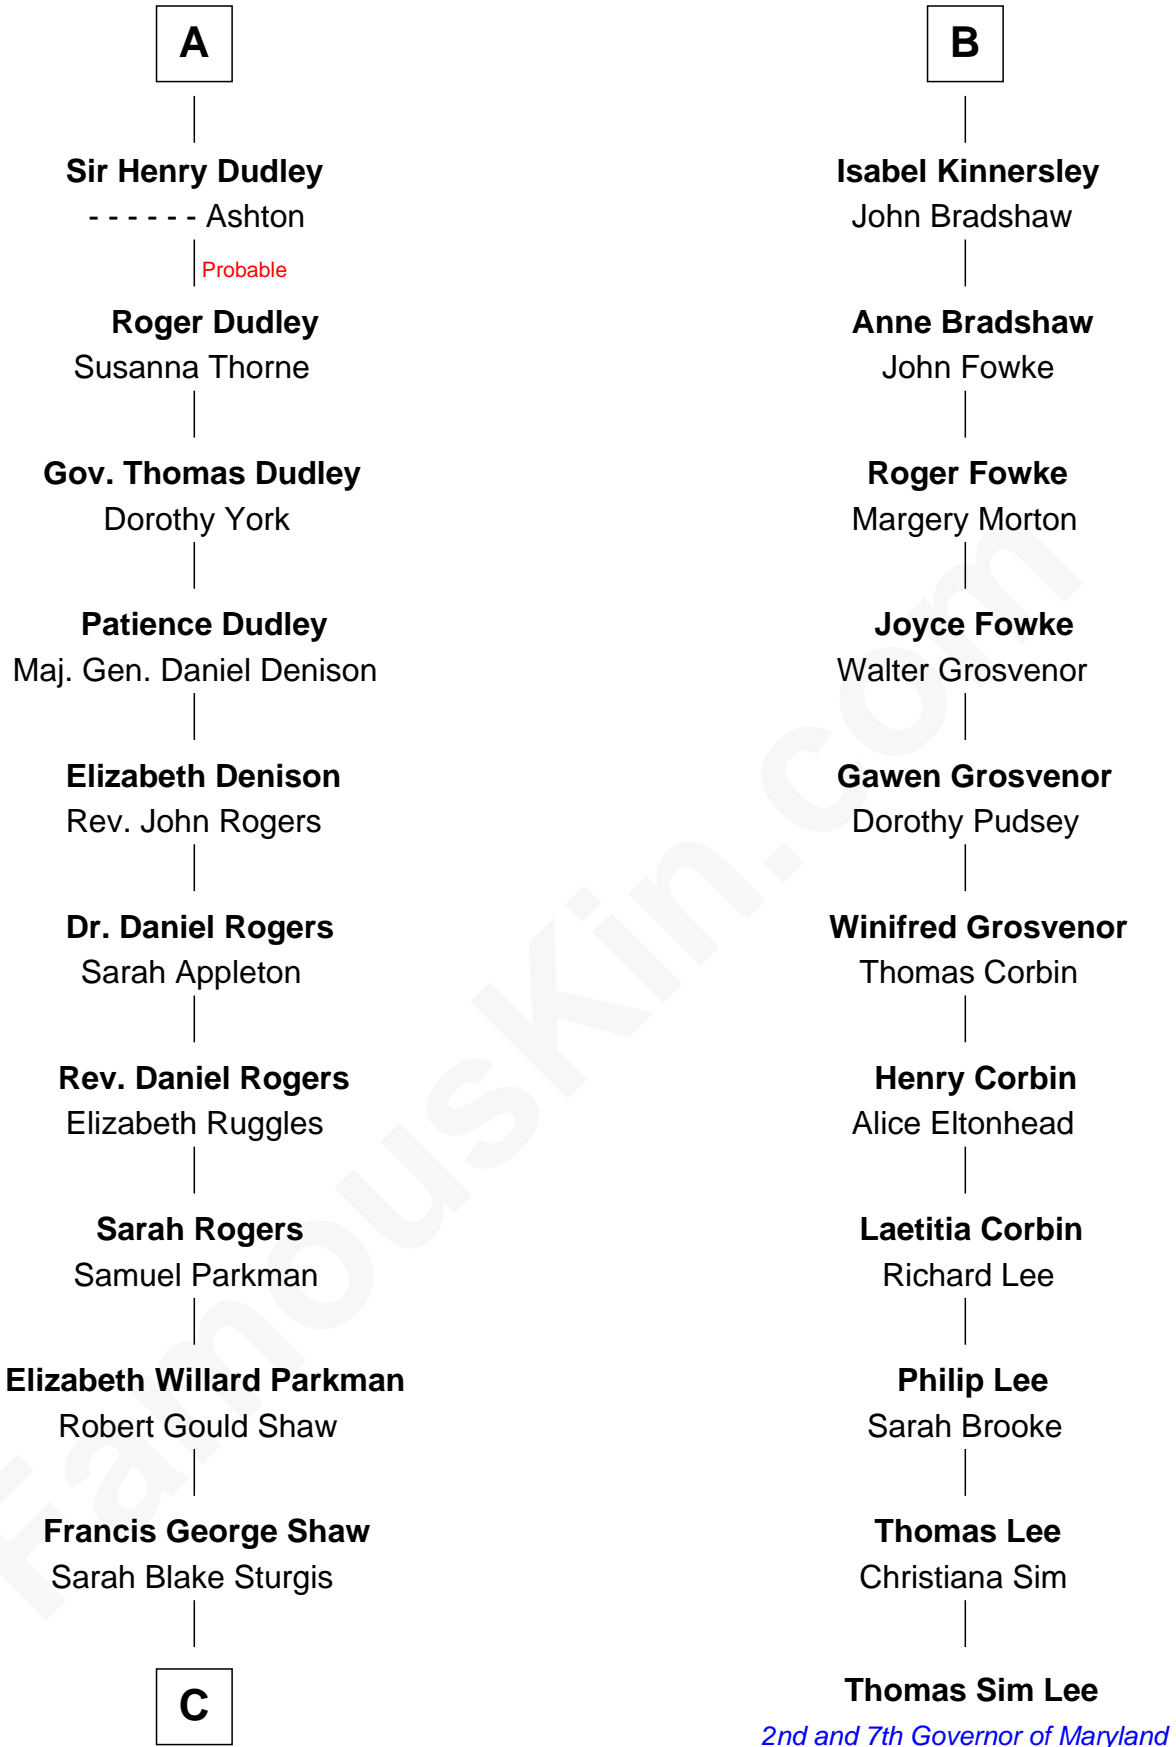

FamousKin.com Relationship Chart of

Kyra Sedgwick

TV and Movie Actress

17th cousin 4 times removed of

Thomas Sim Lee

2nd and 7th Governor of Maryland

Sir William de Ros
Margery de Badlesmere

Thomas de Ros
Beatrice de Stafford

Margaret de Ros
Sir Reynold Grey

Margaret Grey
Sir William Bonville

William Bonville
Elizabeth Harington

William Bonville
Katherine Neville

Cecily Bonville
Thomas Grey

Cecily Grey
Sir John Sutton

A

Maud de Roos
John de Welles

Margery de Welles
Stephen le Scrope

Maude le Scrope
Sir Baldwin Freville

Joyce Freville
Sir Roger Aston

Sir Robert Aston
Isabel Brereton

John Aston
Elizabeth Delves

Margaret Aston
John Kinnersley

B

C

—
Susanna Shaw
Robert Bowne Minturn

—
Sarah May Minturn
Henry Dwight Sedgwick

—
Robert Minturn Sedgwick
Helen Peabody

—
Henry Dwight Sedgwick
Patricia Ann Rosenwald

—
Kyra Sedgwick
TV and Movie Actress

FamousKin.com