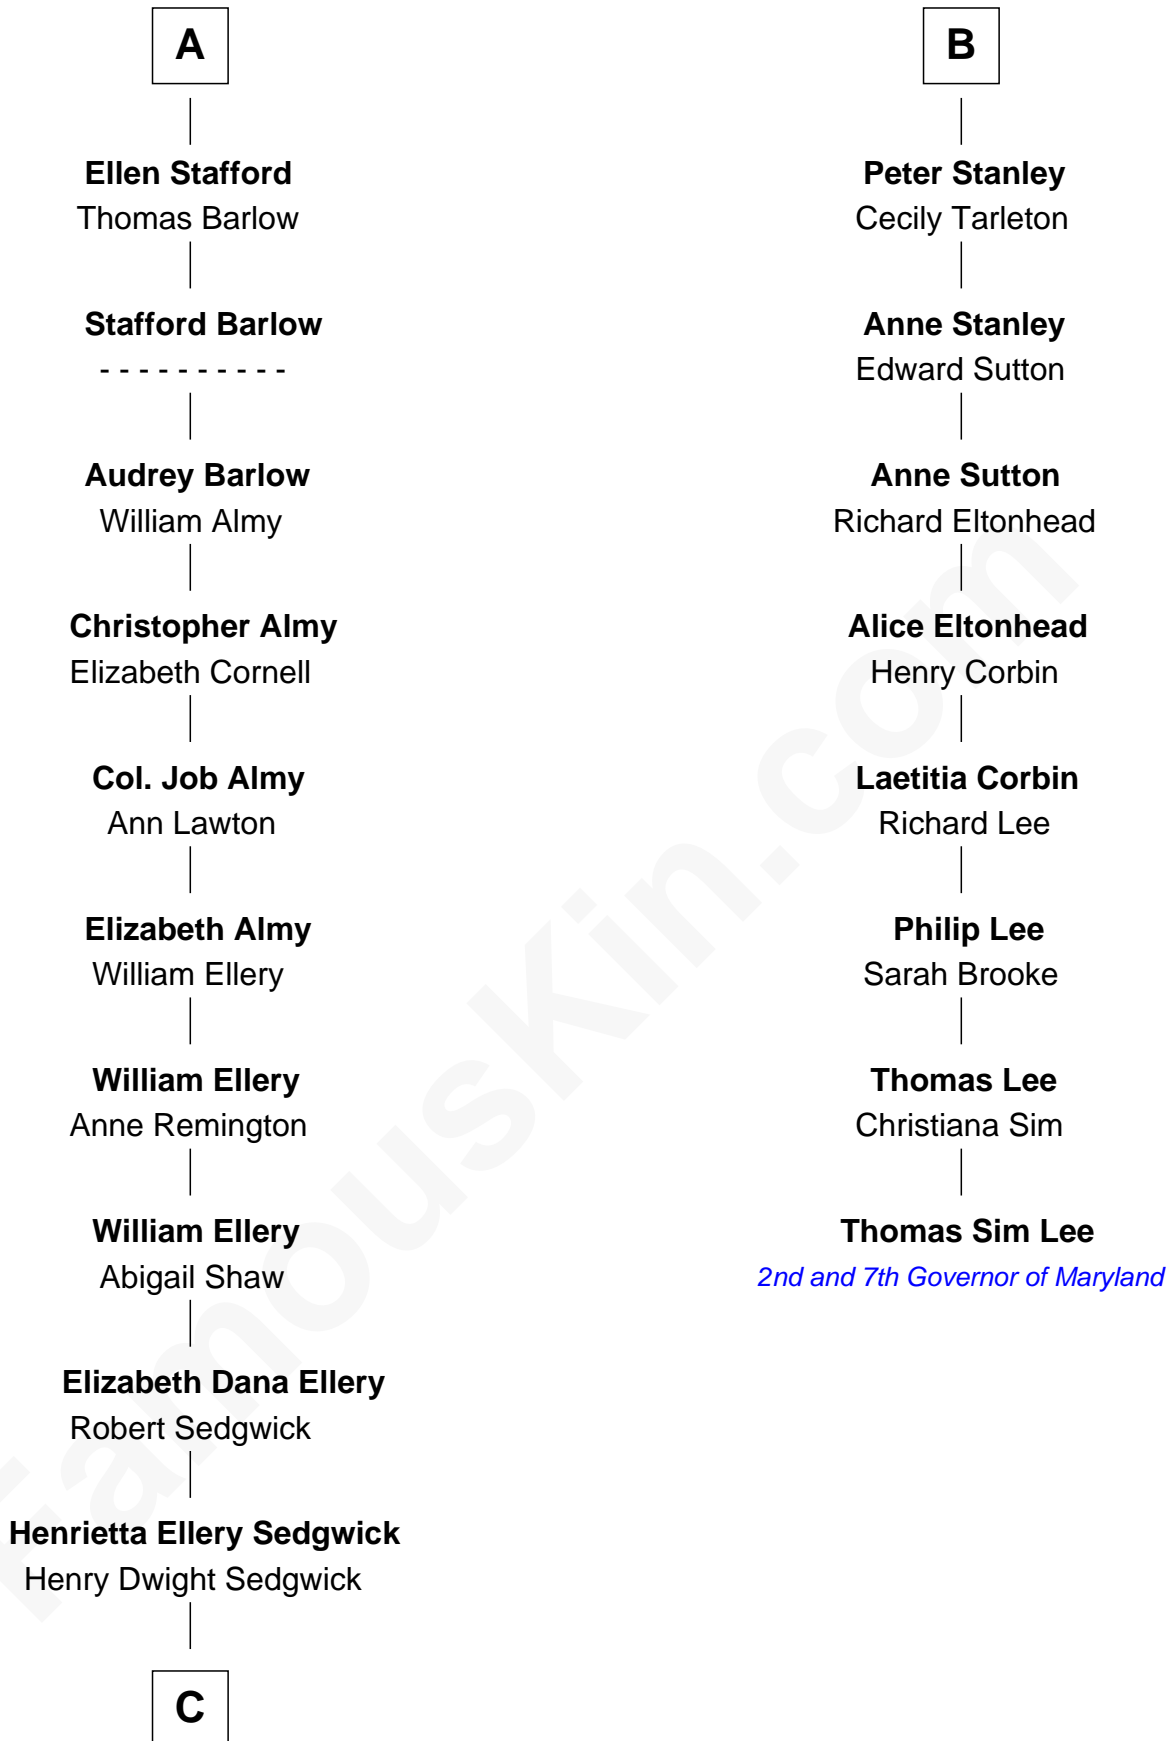

# FamousKin.com Relationship Chart of

**Kyra Sedgwick**

*TV and Movie Actress*

14th cousin 6 times removed of

**Thomas Sim Lee**

*2nd and 7th Governor of Maryland*

**C**

Henry Dwight Sedgwick

Sarah May Minturn

Robert Minturn Sedgwick

Helen Peabody

Henry Dwight Sedgwick

Patricia Ann Rosenwald

**Kyra Sedgwick**

*TV and Movie Actress*

FamousKin.com