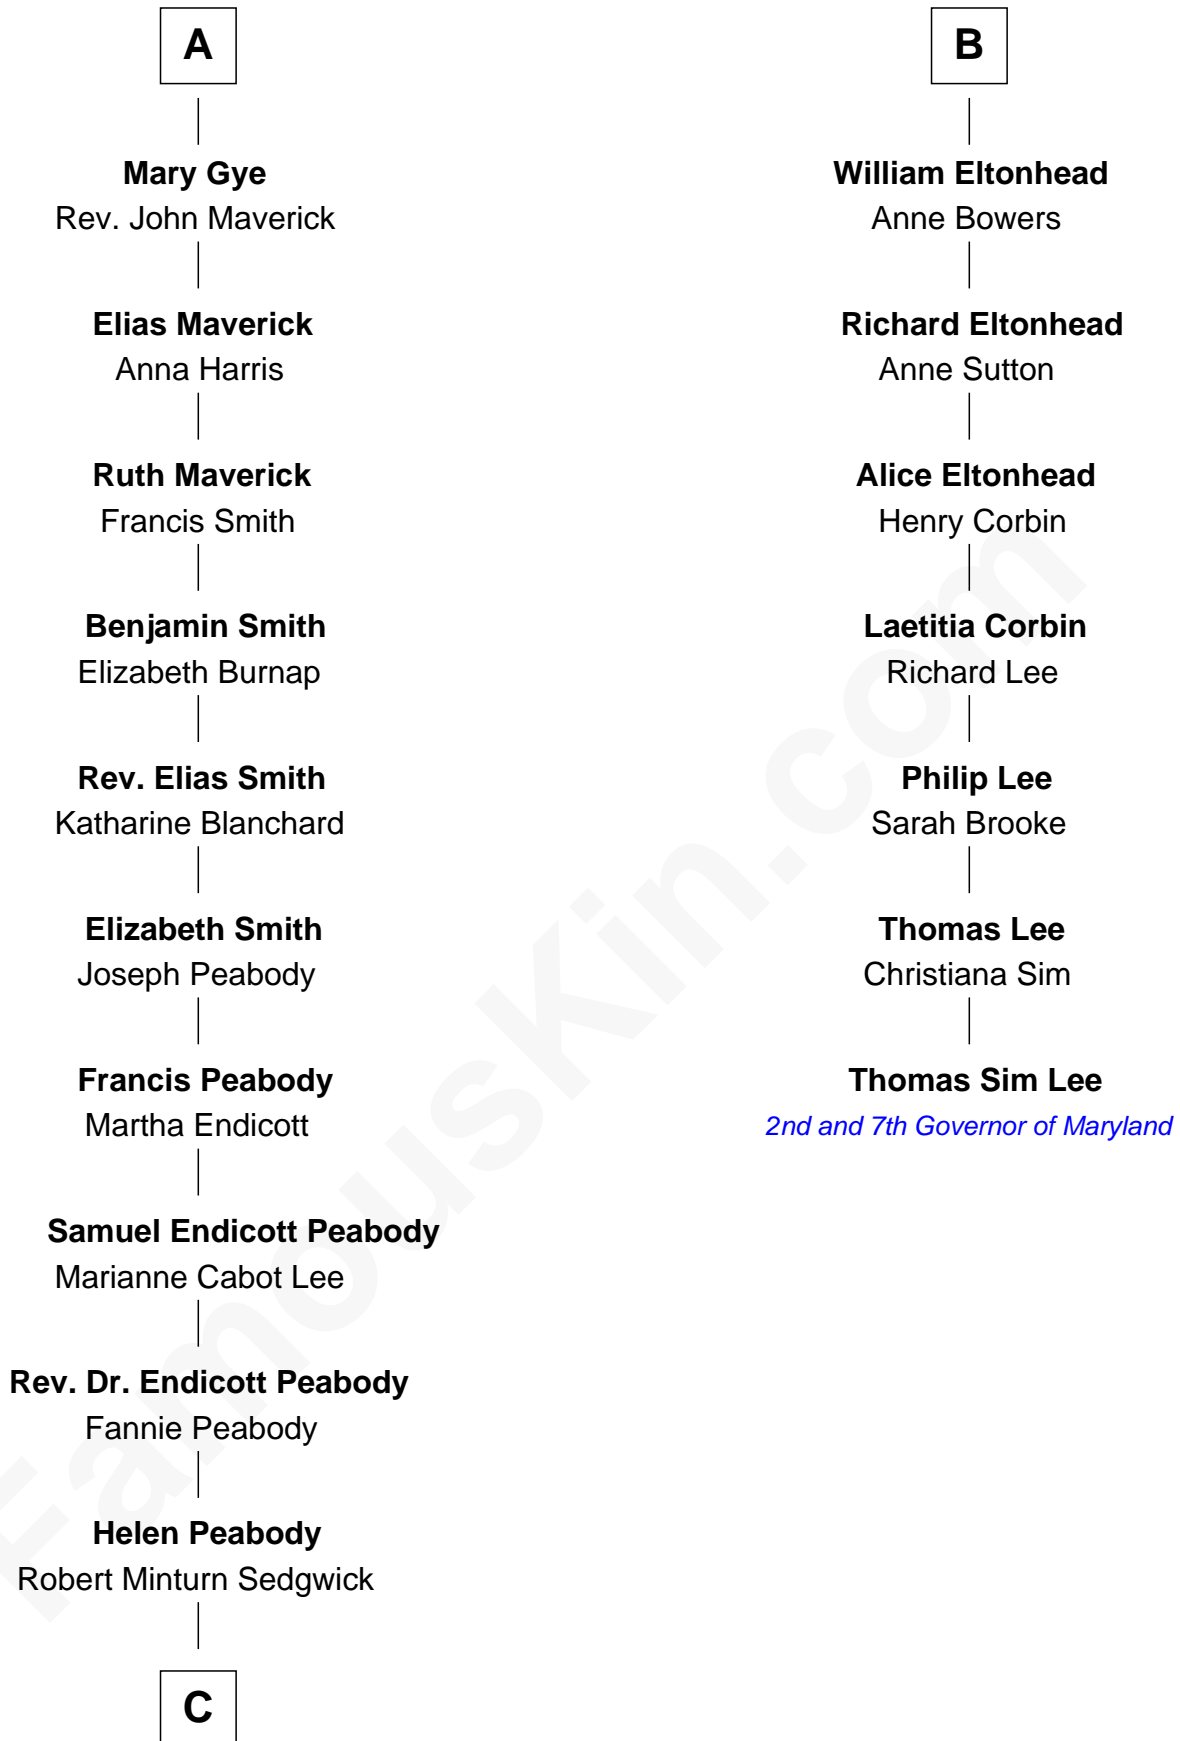

# FamousKin.com Relationship Chart of

**Kyra Sedgwick**

*TV and Movie Actress*

13th cousin 5 times removed of

**Thomas Sim Lee**

*2nd and 7th Governor of Maryland*

**Richard Fitzalan**  
Eleanor Plantagenet

**C**

Henry Dwight Sedgwick

Patricia Ann Rosenwald

**Kyra Sedgwick**

*TV and Movie Actress*

FamousKin.com