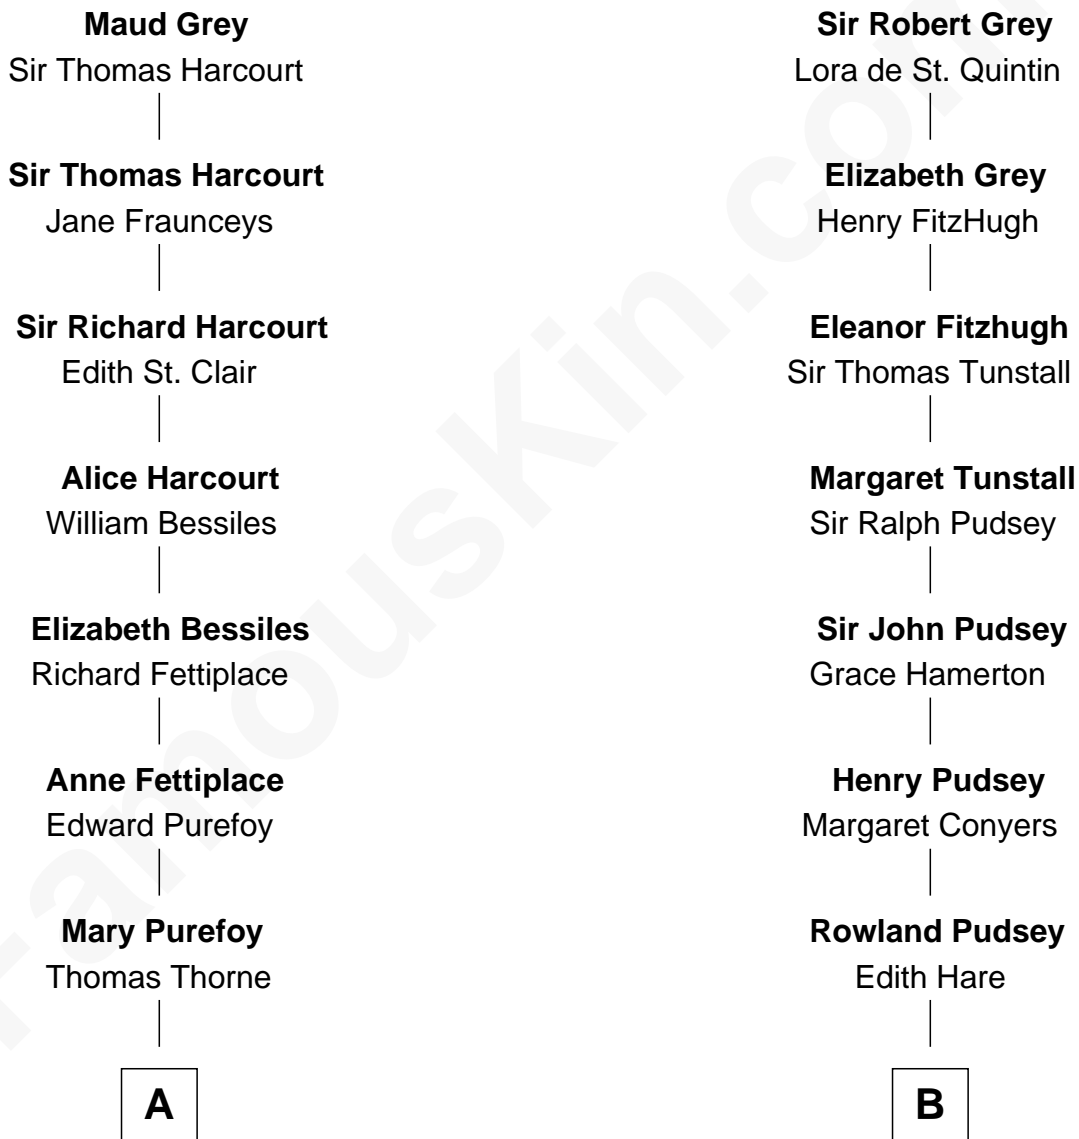

FamousKin.com Relationship Chart of

Kyra Sedgwick

TV and Movie Actress

16th cousin 4 times removed of

Thomas Sim Lee

2nd and 7th Governor of Maryland

Sir John Grey

Avice Marmion