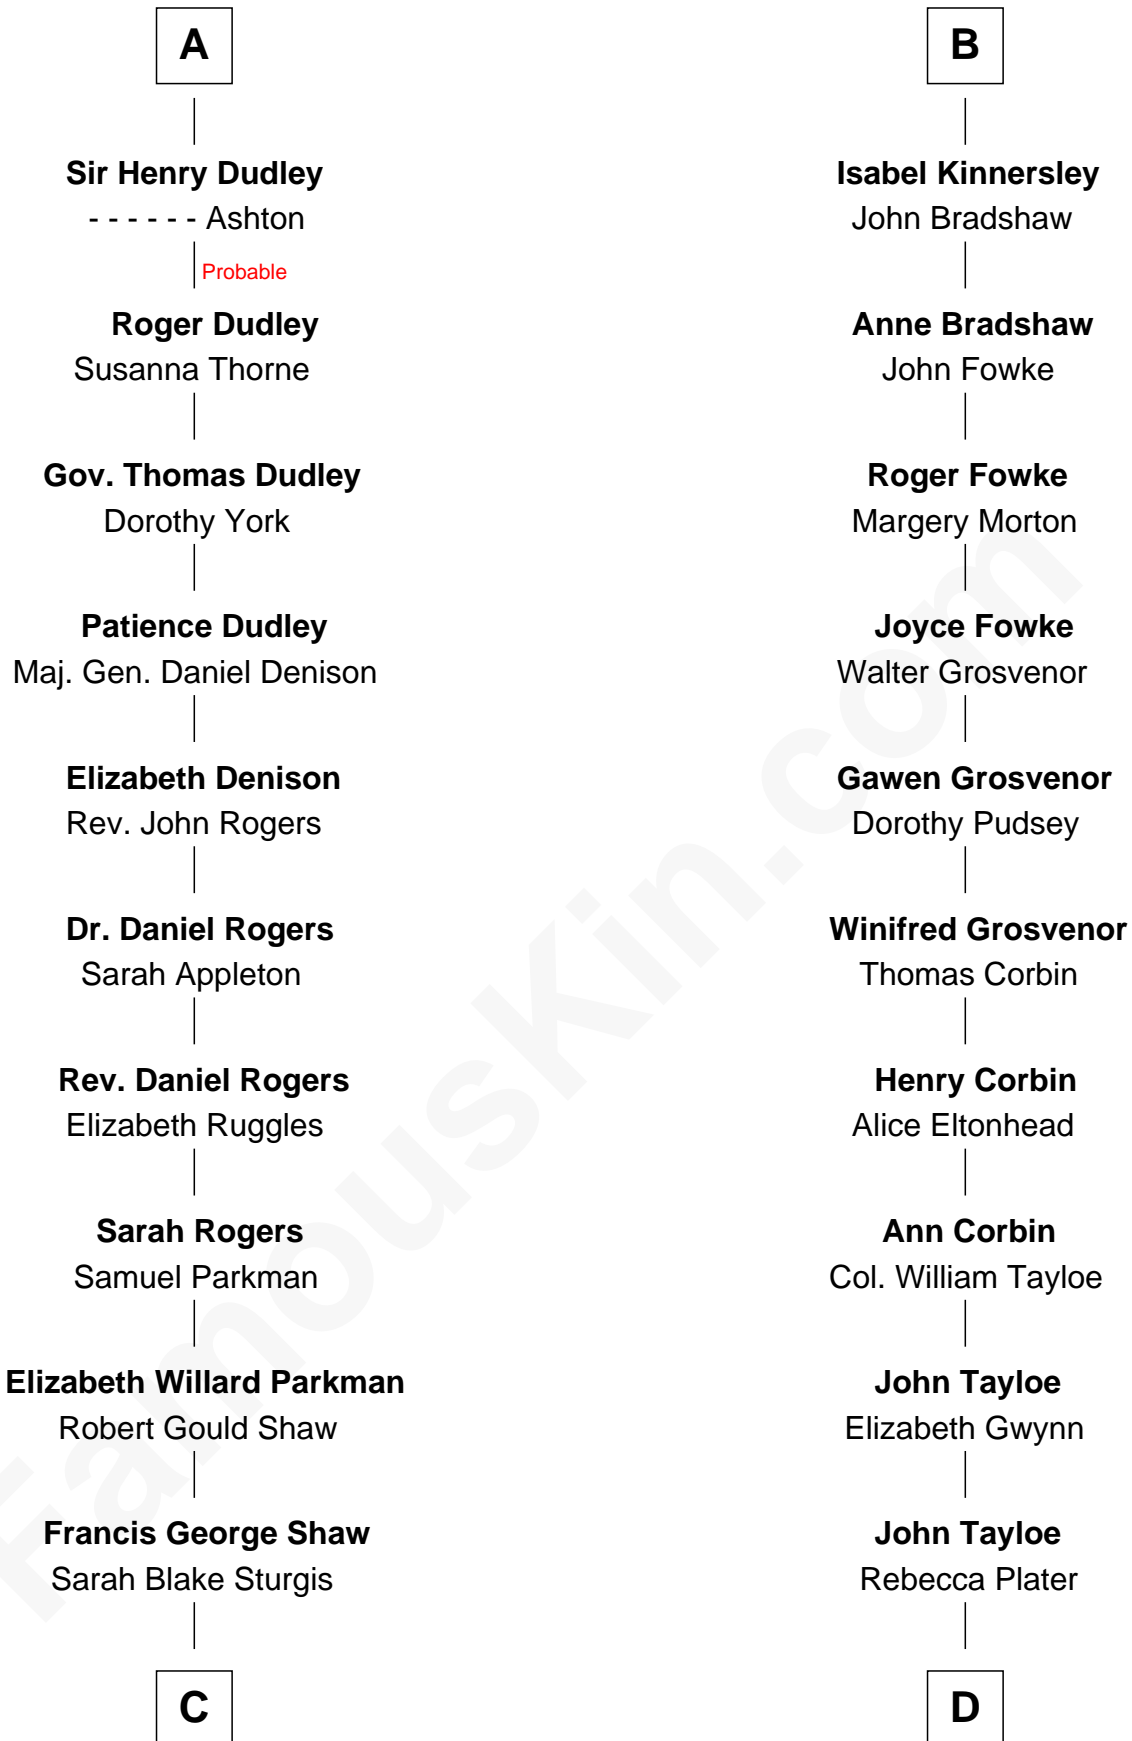

FamousKin.com Relationship Chart of

Kyra Sedgwick

TV and Movie Actress

18th cousin 3 times removed of

Edward Lloyd V

13th Governor of Maryland

Sir William de Ros
Margery de Badlesmere

Thomas de Ros
Beatrice de Stafford

Margaret de Ros
Sir Reynold Grey

Margaret Grey
Sir William Bonville

William Bonville
Elizabeth Harington

William Bonville
Katherine Neville

Cecily Bonville
Thomas Grey

Cecily Grey
Sir John Sutton

A

Maud de Roos
John de Welles

Margery de Welles
Stephen le Scrope

Maude le Scrope
Sir Baldwin Freville

Joyce Freville
Sir Roger Aston

Sir Robert Aston
Isabel Brereton

John Aston
Elizabeth Delves

Margaret Aston
John Kinnersley

B

C

Susanna Shaw
Robert Bowne Minturn

Sarah May Minturn
Henry Dwight Sedgwick

Robert Minturn Sedgwick
Helen Peabody

Henry Dwight Sedgwick
Patricia Ann Rosenwald

Kyra Sedgwick
TV and Movie Actress

D

Elizabeth Tayloe
Col. Edward Lloyd