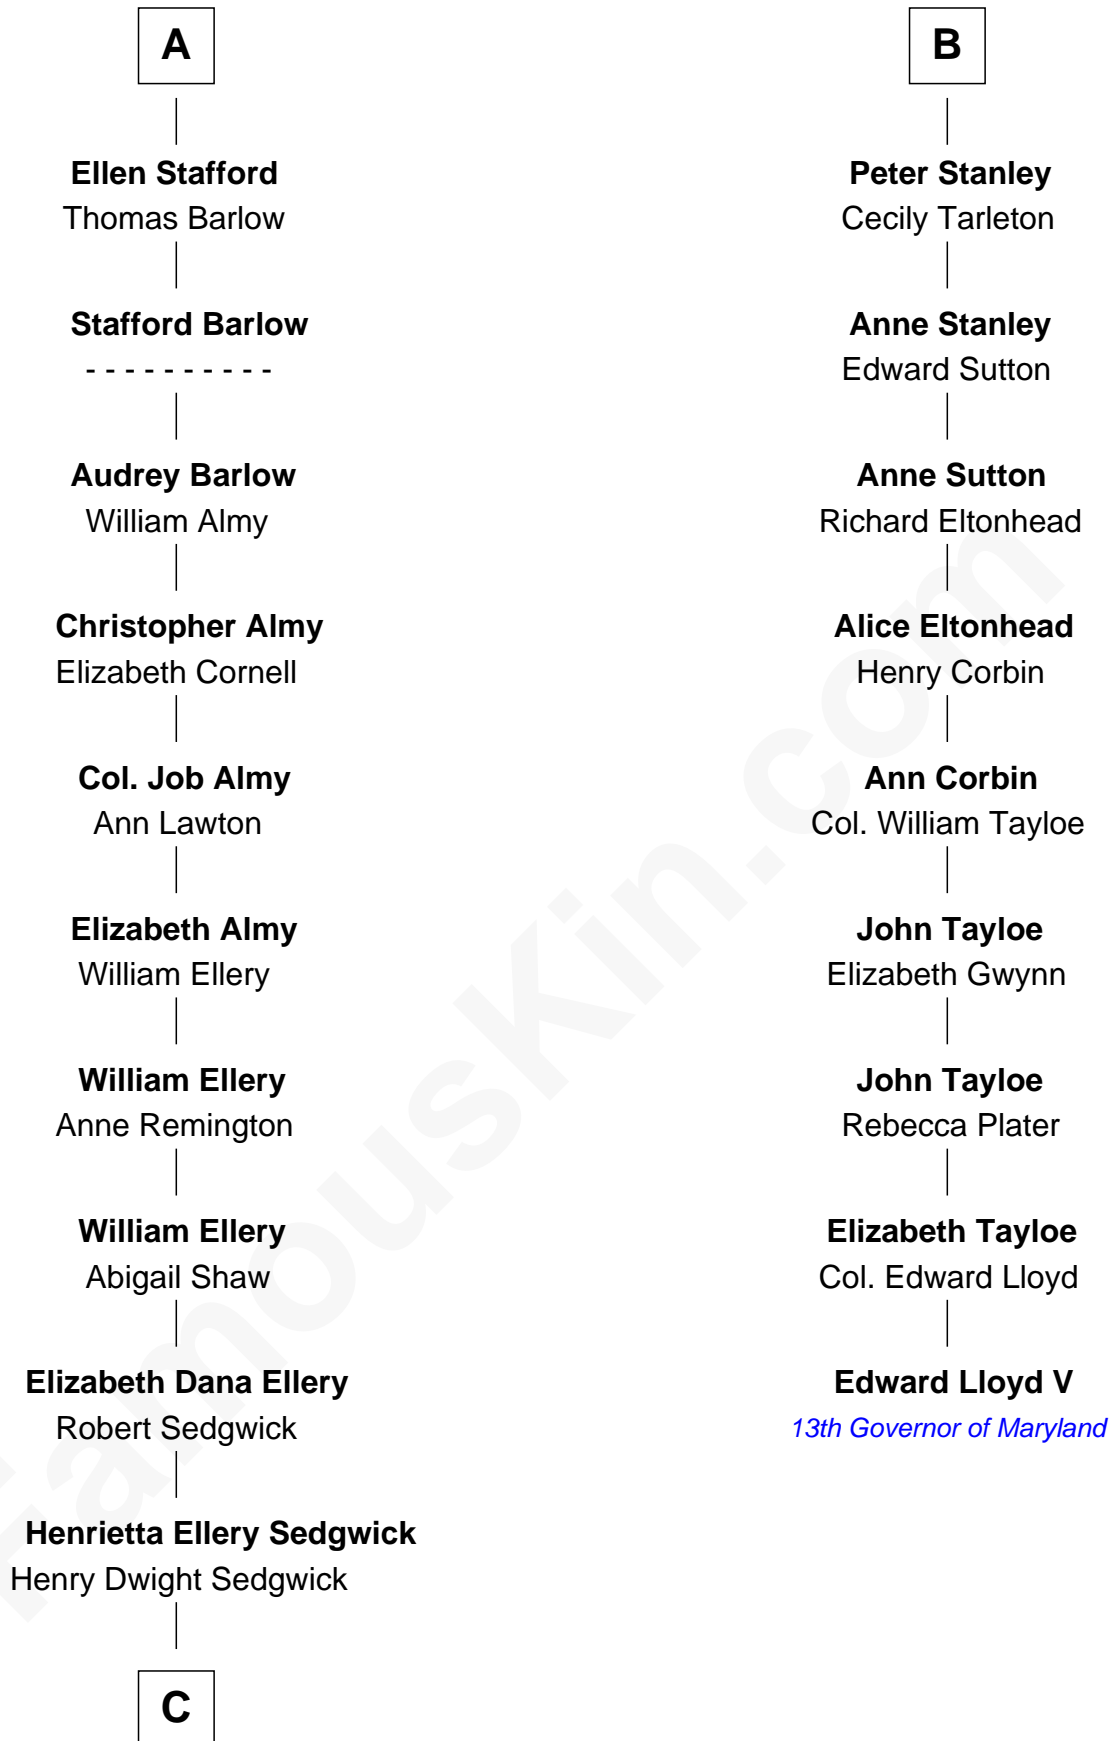

# FamousKin.com Relationship Chart of

**Kyra Sedgwick**

*TV and Movie Actress*

15th cousin 5 times removed of

**Edward Lloyd V**

*13th Governor of Maryland*

**C**

Henry Dwight Sedgwick

Sarah May Minturn

Robert Minturn Sedgwick

Helen Peabody

Henry Dwight Sedgwick

Patricia Ann Rosenwald

**Kyra Sedgwick**

*TV and Movie Actress*

FamousKin.com