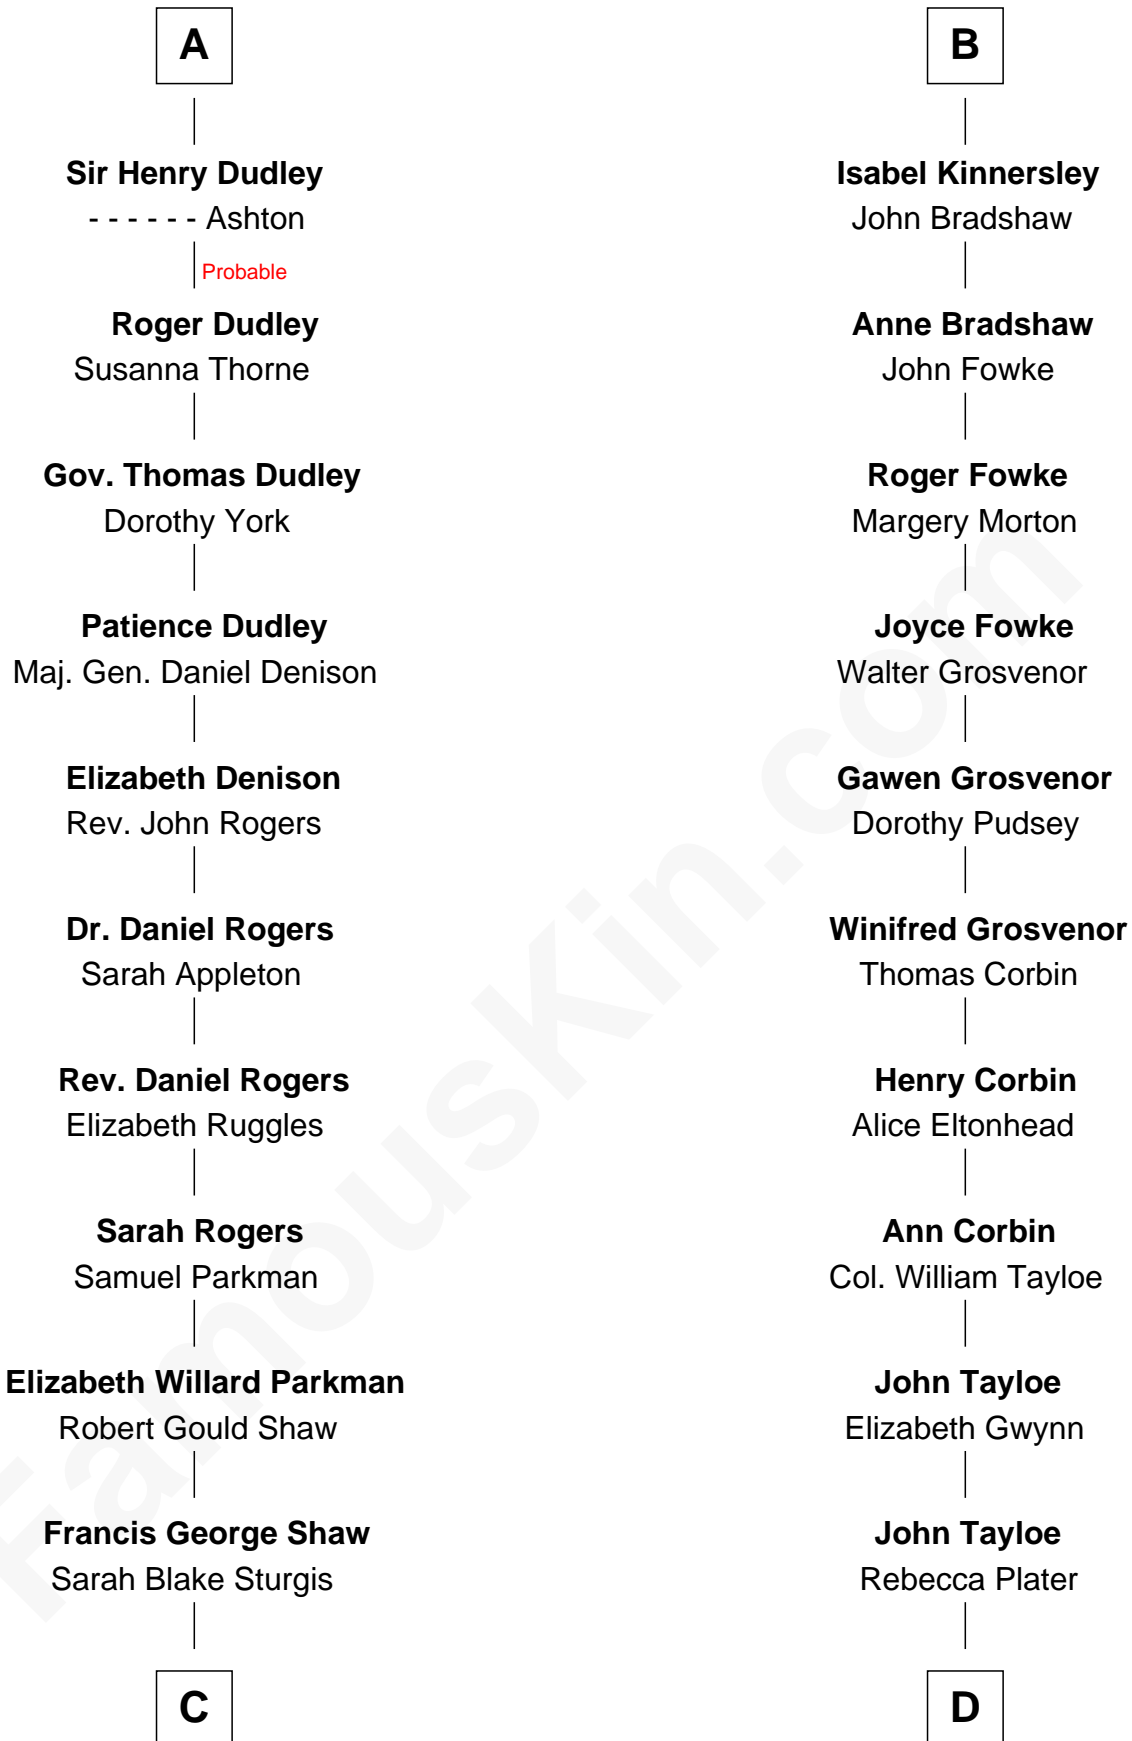

# FamousKin.com Relationship Chart of

**Kyra Sedgwick**

*TV and Movie Actress*

20th cousin 1 time removed of

**Henry Lloyd**

*40th Governor of Maryland*

**Sir William de Ros**  
Margery de Badlesmere

**Thomas de Ros**  
Beatrice de Stafford

**Margaret de Ros**  
Sir Reynold Grey

**Margaret Grey**  
Sir William Bonville

**William Bonville**  
Elizabeth Harington

**William Bonville**  
Katherine Neville

**Cecily Bonville**  
Thomas Grey

**Cecily Grey**  
Sir John Sutton

**A**

**Maud de Roos**  
John de Welles

**Margery de Welles**  
Stephen le Scrope

**Maude le Scrope**  
Sir Baldwin Freville

**Joyce Freville**  
Sir Roger Aston

**Sir Robert Aston**  
Isabel Brereton

**John Aston**  
Elizabeth Delves

**Margaret Aston**  
John Kinnersley

**B**

**C**

**Susanna Shaw**  
Robert Bowne Minturn

**Sarah May Minturn**  
Henry Dwight Sedgwick

**Robert Minturn Sedgwick**  
Helen Peabody

**Henry Dwight Sedgwick**  
Patricia Ann Rosenwald