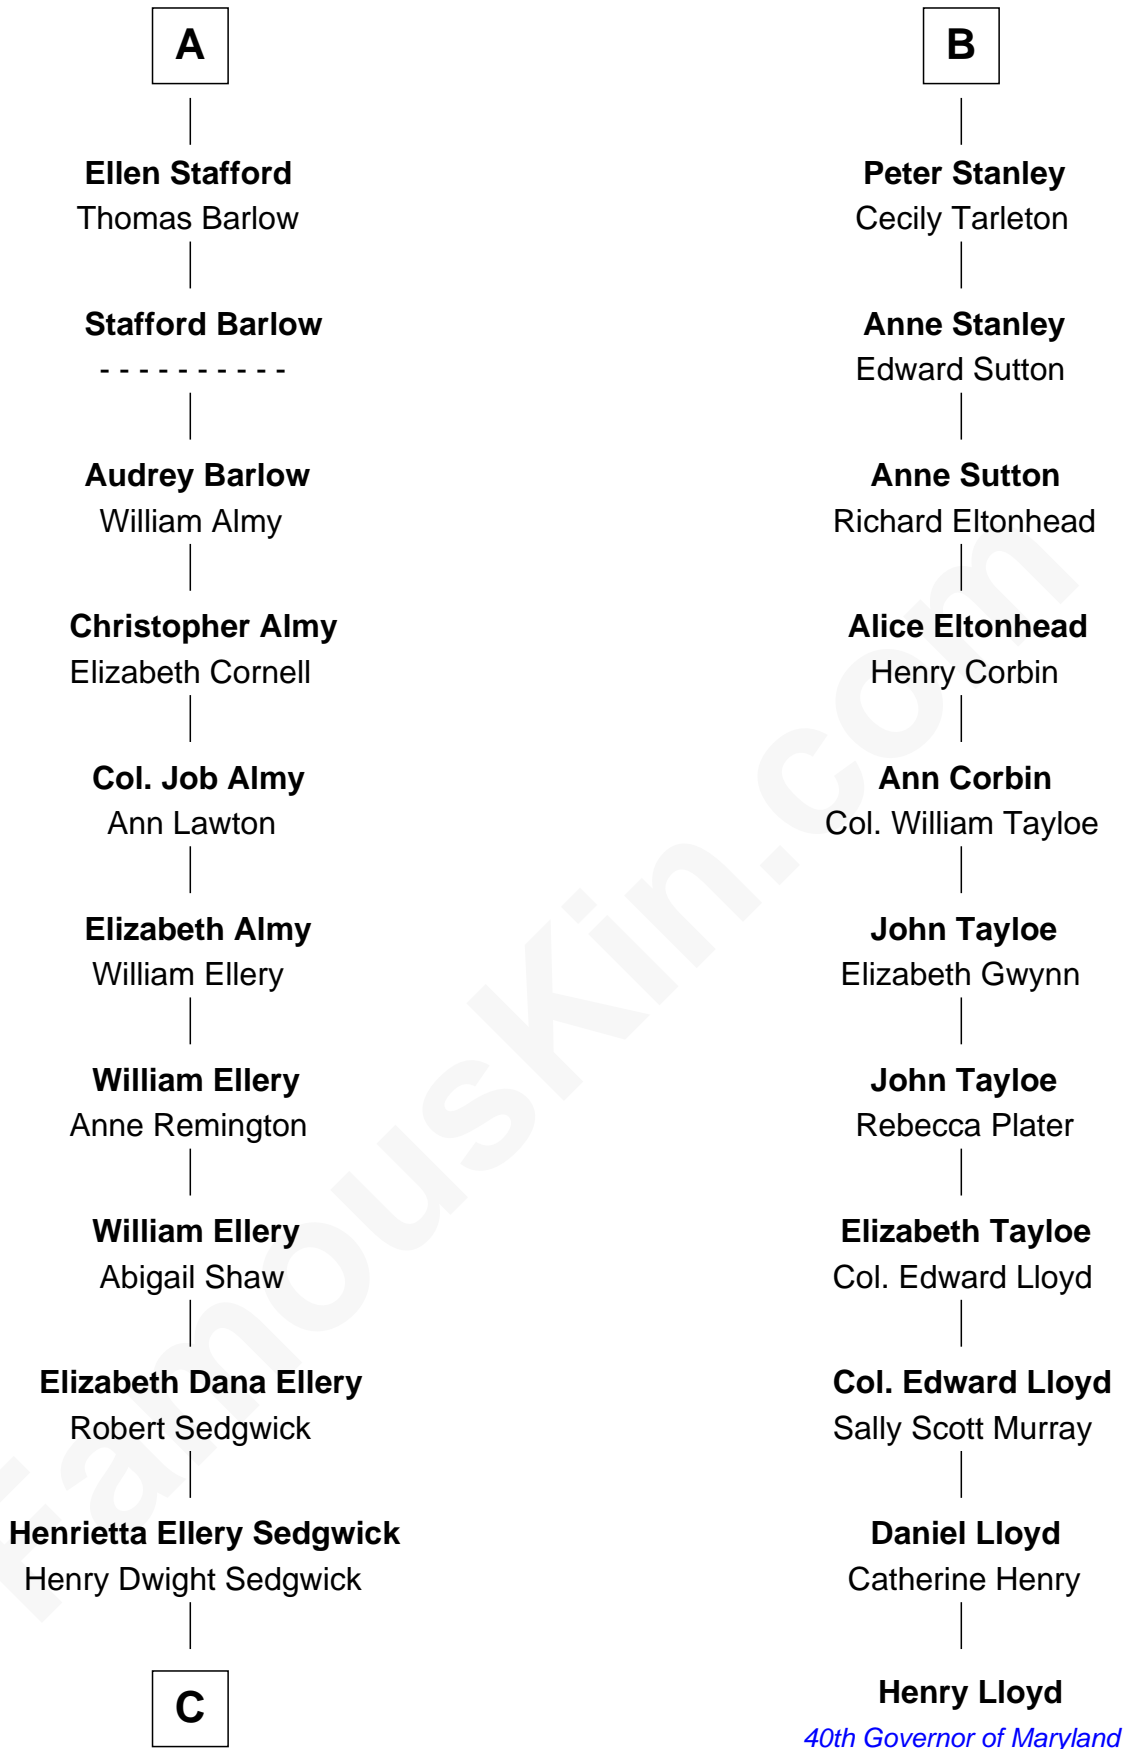

## Relationship Chart of

**Kyra Sedgwick**

*TV and Movie Actress*

17th cousin 3 times removed of

**Henry Lloyd**

*40th Governor of Maryland*

**C**

Henry Dwight Sedgwick

Sarah May Minturn

Robert Minturn Sedgwick

Helen Peabody

Henry Dwight Sedgwick

Patricia Ann Rosenwald

**Kyra Sedgwick**

*TV and Movie Actress*

FamousKin.com