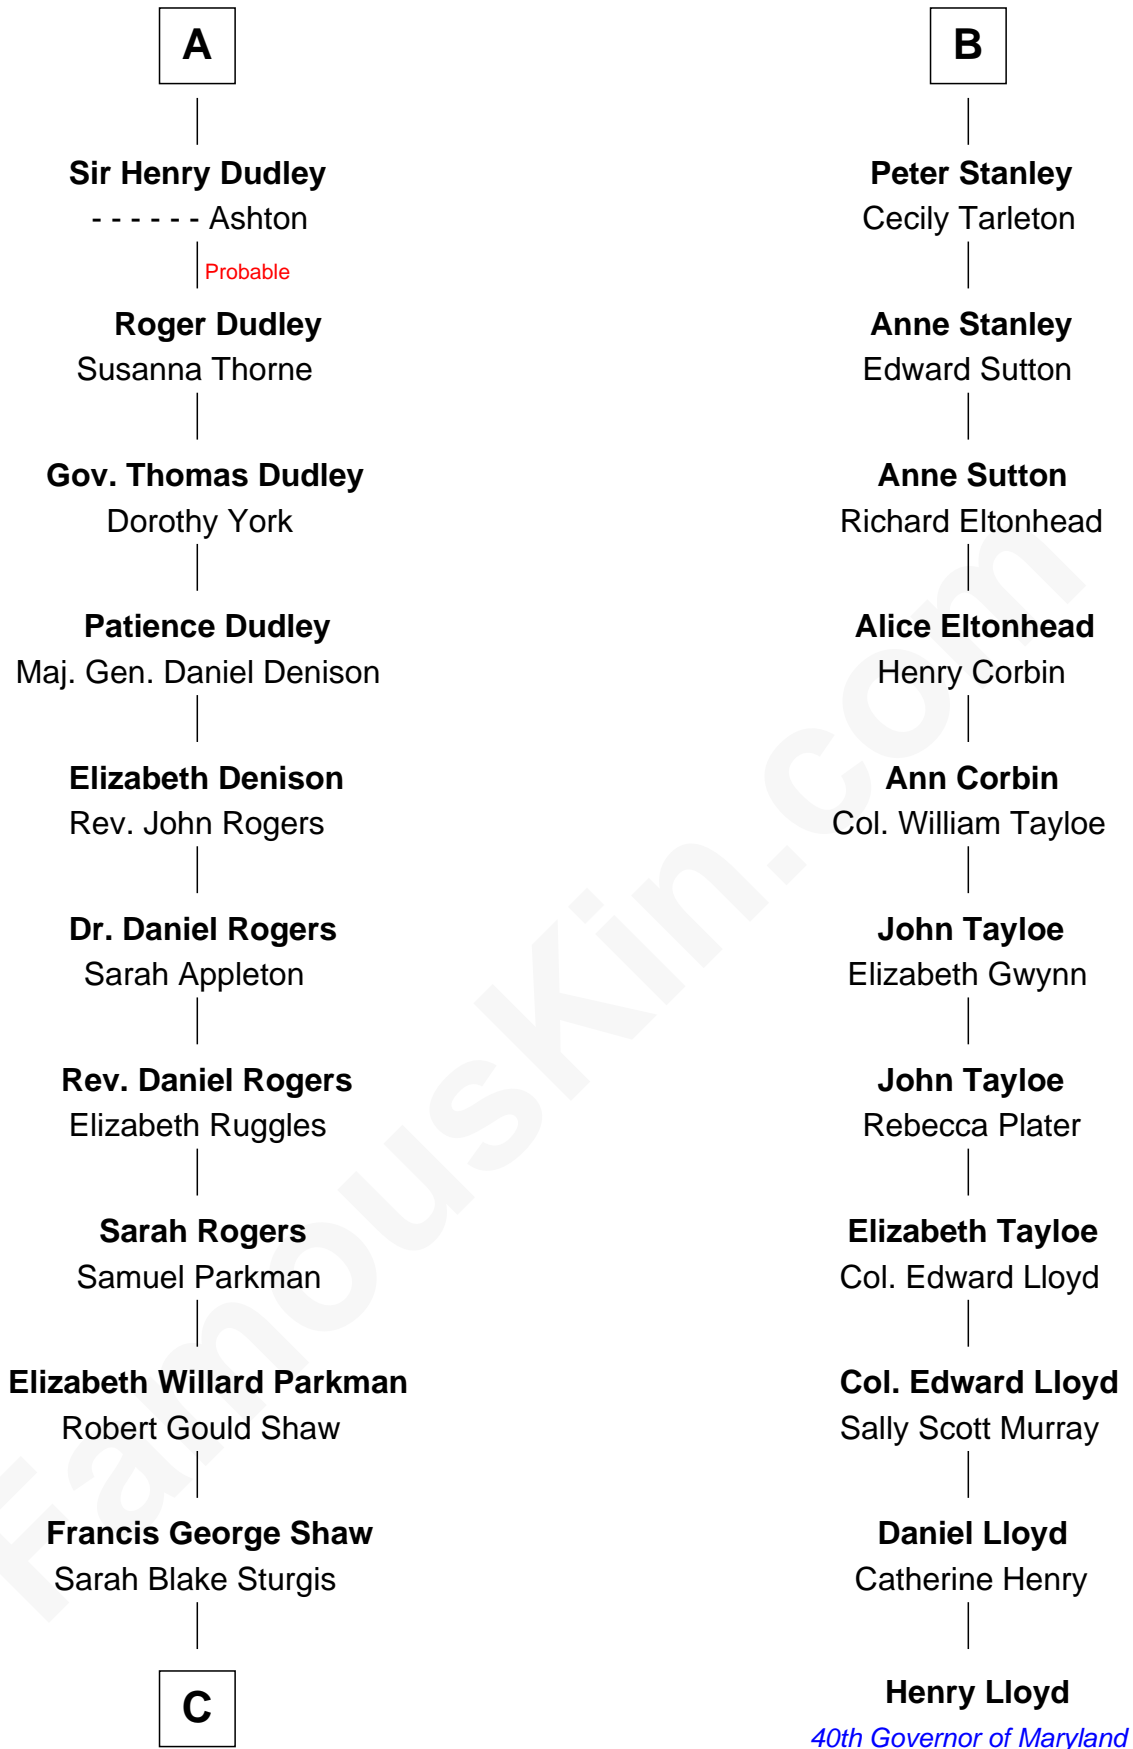

## Relationship Chart of

**Kyra Sedgwick**

*TV and Movie Actress*

17th cousin 4 times removed of

**Henry Lloyd**

*40th Governor of Maryland*

**Sir Robert de Holland**

Maude la Zouche

**C**

—  
**Susanna Shaw**  
Robert Bowne Minturn

—  
**Sarah May Minturn**  
Henry Dwight Sedgwick

—  
**Robert Minturn Sedgwick**  
Helen Peabody

—  
**Henry Dwight Sedgwick**  
Patricia Ann Rosenwald

—  
**Kyra Sedgwick**  
*TV and Movie Actress*