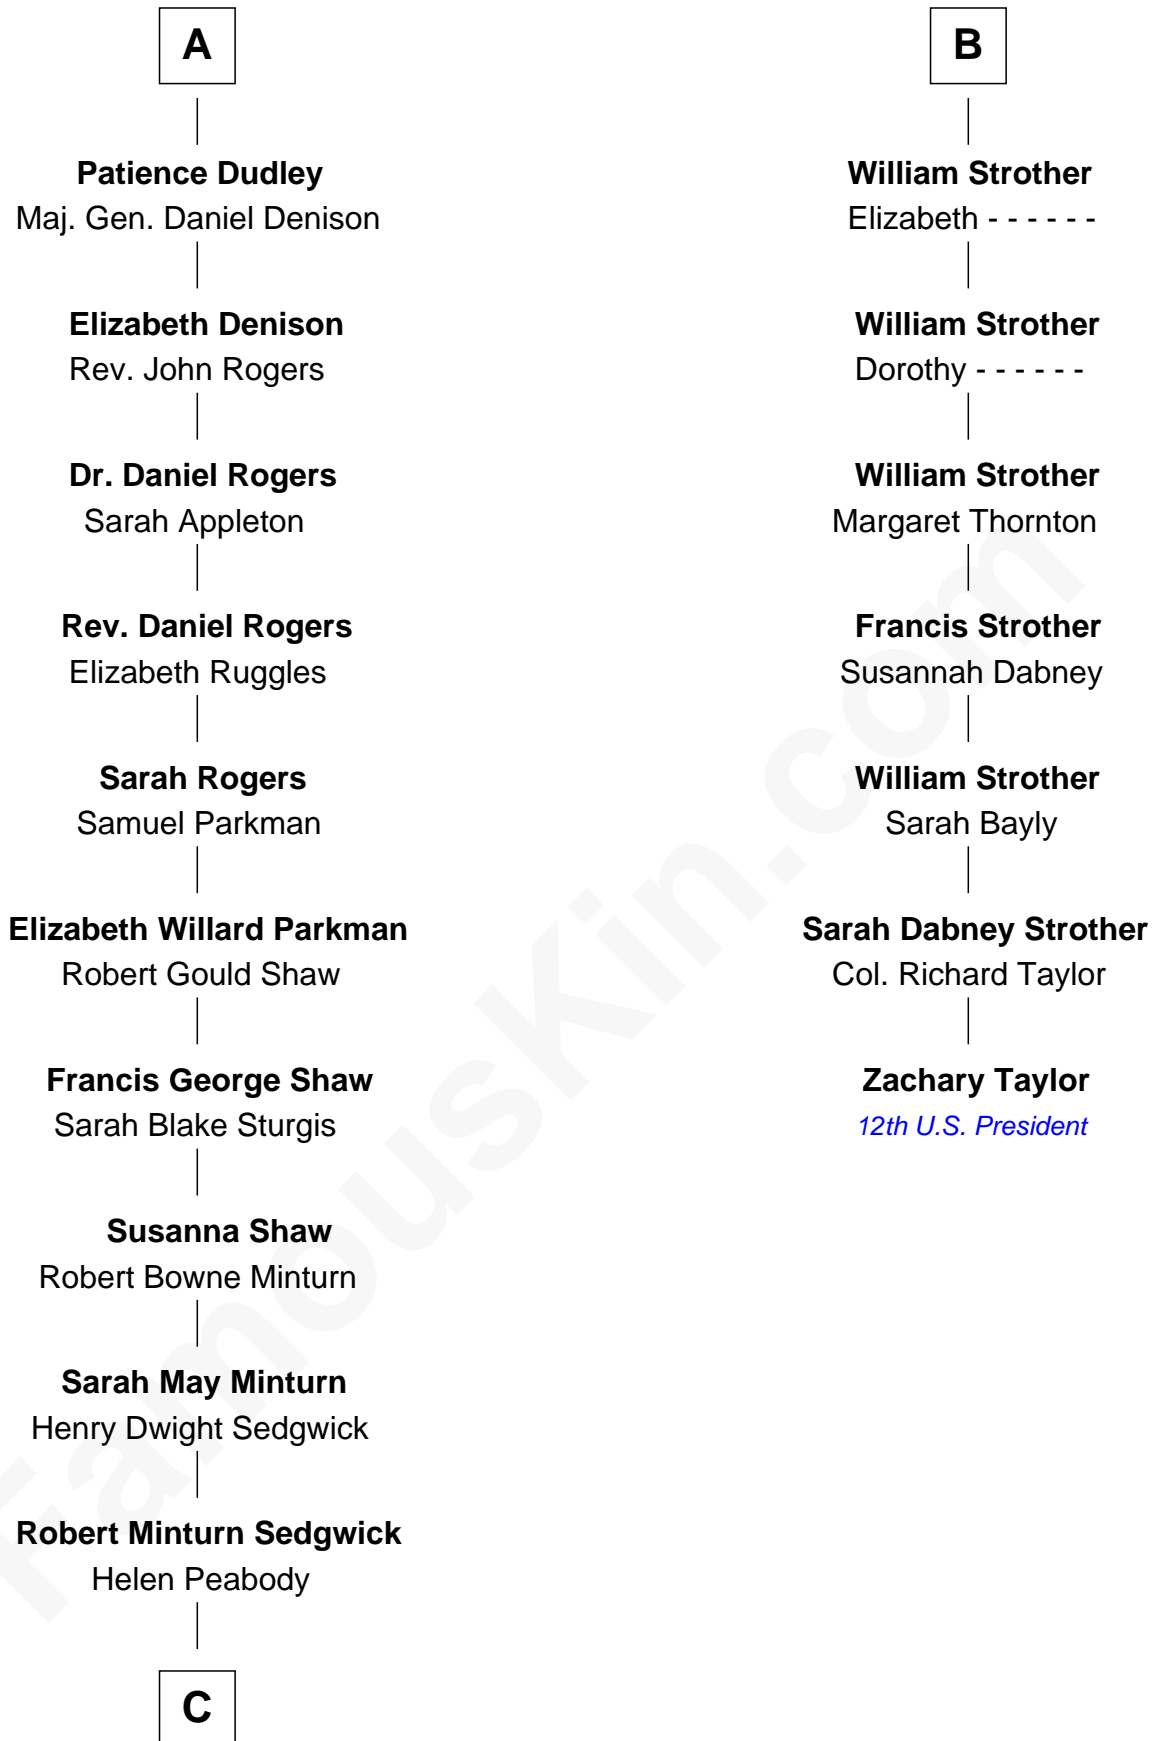

FamousKin.com

Relationship Chart of

Kyra Sedgwick

TV and Movie Actress

13th cousin 5 times removed of

Zachary Taylor

12th U.S. President

Sir Ralph Neville

Joan Beaufort

C

Henry Dwight Sedgwick

Patricia Ann Rosenwald

Kyra Sedgwick

TV and Movie Actress

FamousKin.com