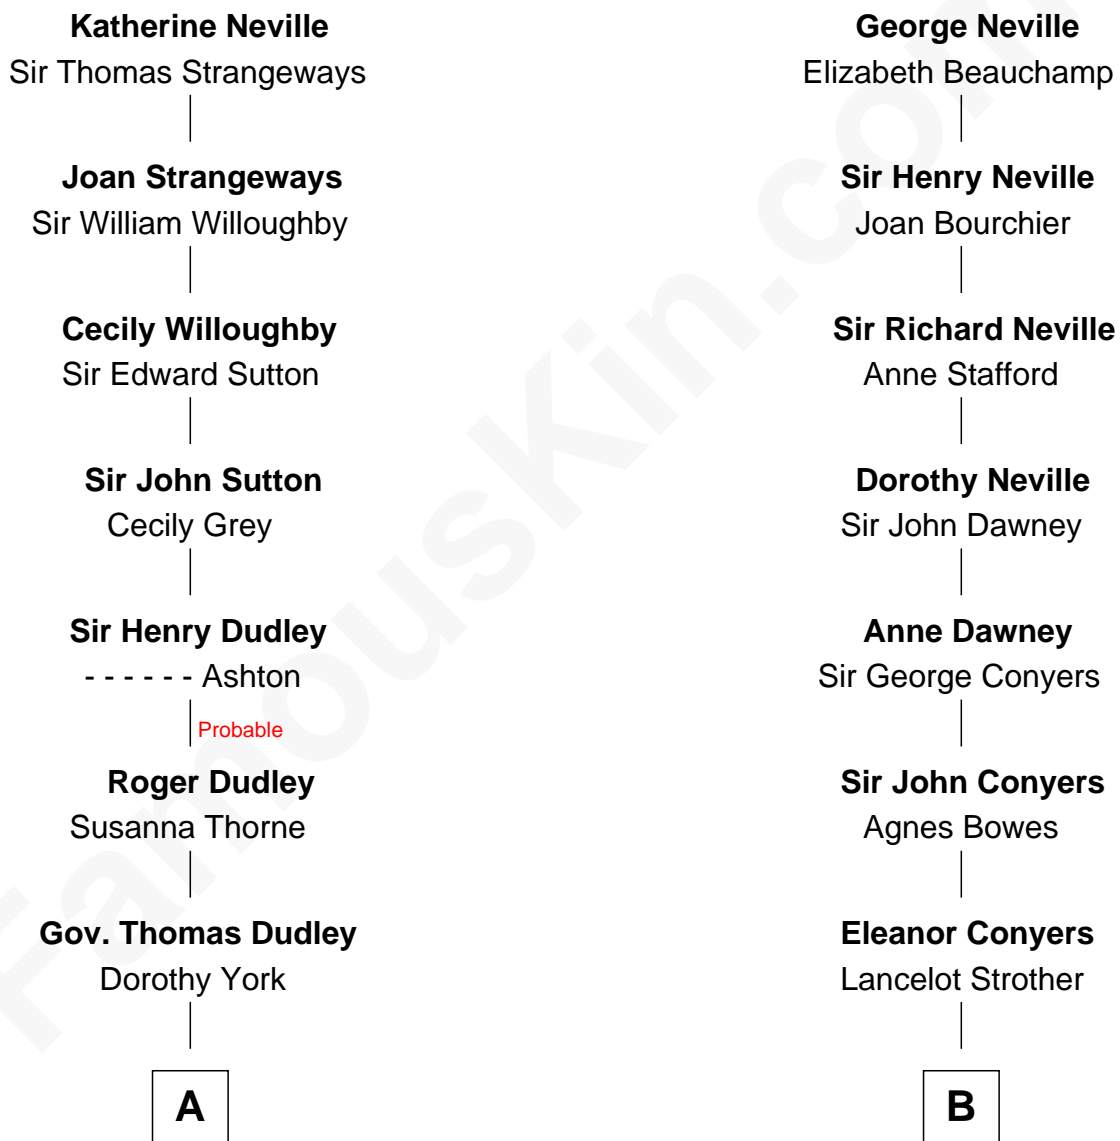

FamousKin.com

Relationship Chart of

Kyra Sedgwick

TV and Movie Actress

13th cousin 5 times removed of

Zachary Taylor

12th U.S. President

Sir Ralph Neville

Joan Beaufort

C

Henry Dwight Sedgwick

Patricia Ann Rosenwald

Kyra Sedgwick

TV and Movie Actress

FamousKin.com