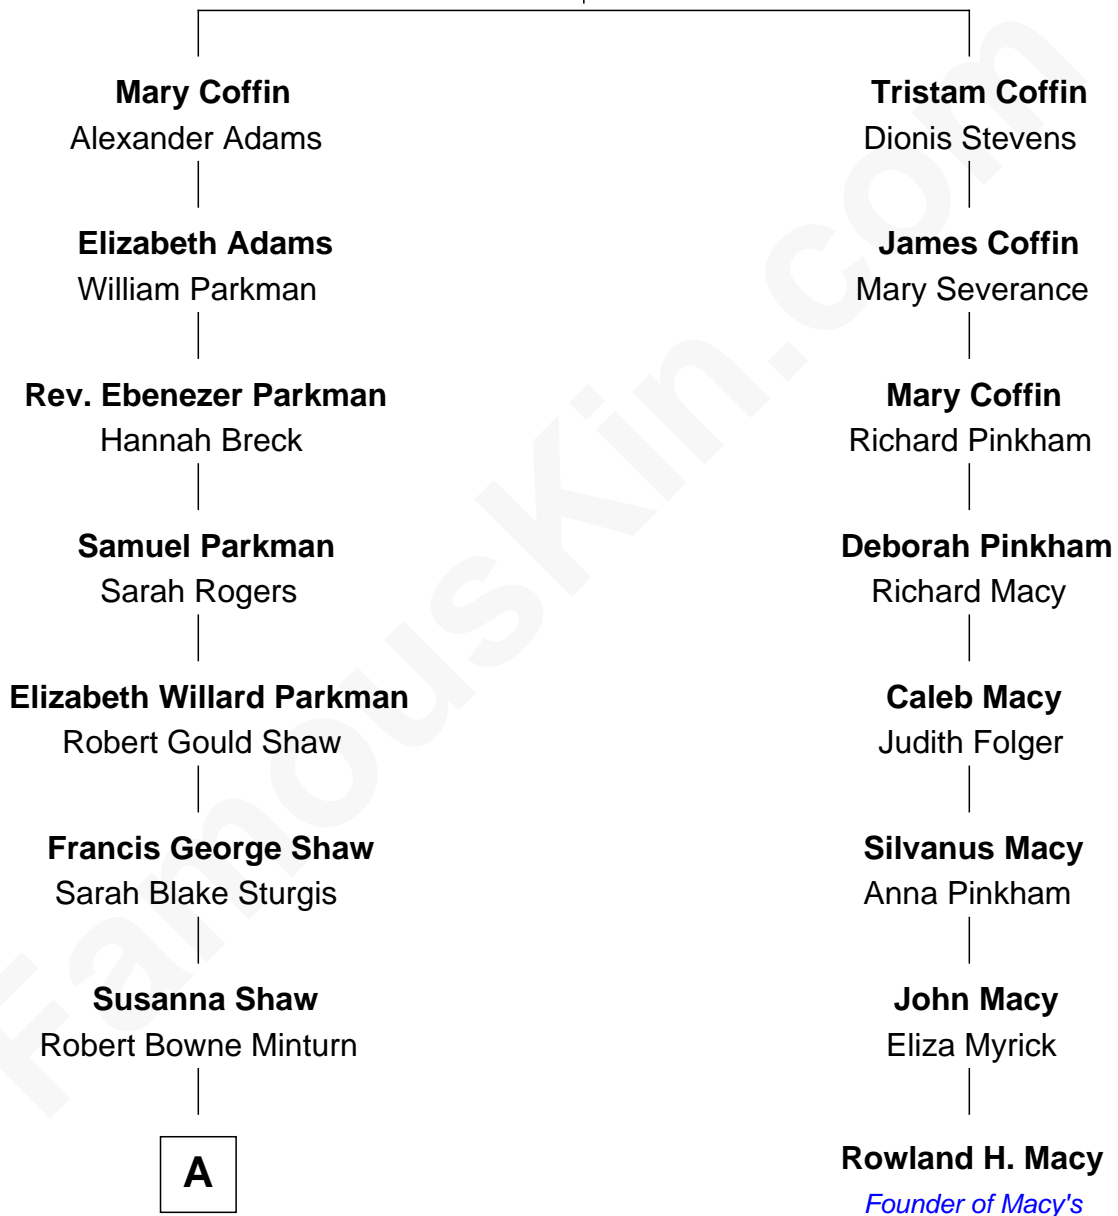

FamousKin.com Relationship Chart of

Kyra Sedgwick

TV and Movie Actress

7th cousin 3 times removed of

Rowland H. Macy

Founder of Macy's

Peter Coffin

Joan Kember

A

—
Sarah May Minturn
Henry Dwight Sedgwick

—
Robert Minturn Sedgwick
Helen Peabody

—
Henry Dwight Sedgwick
Patricia Ann Rosenwald

—
Kyra Sedgwick
TV and Movie Actress

FamousKin.com