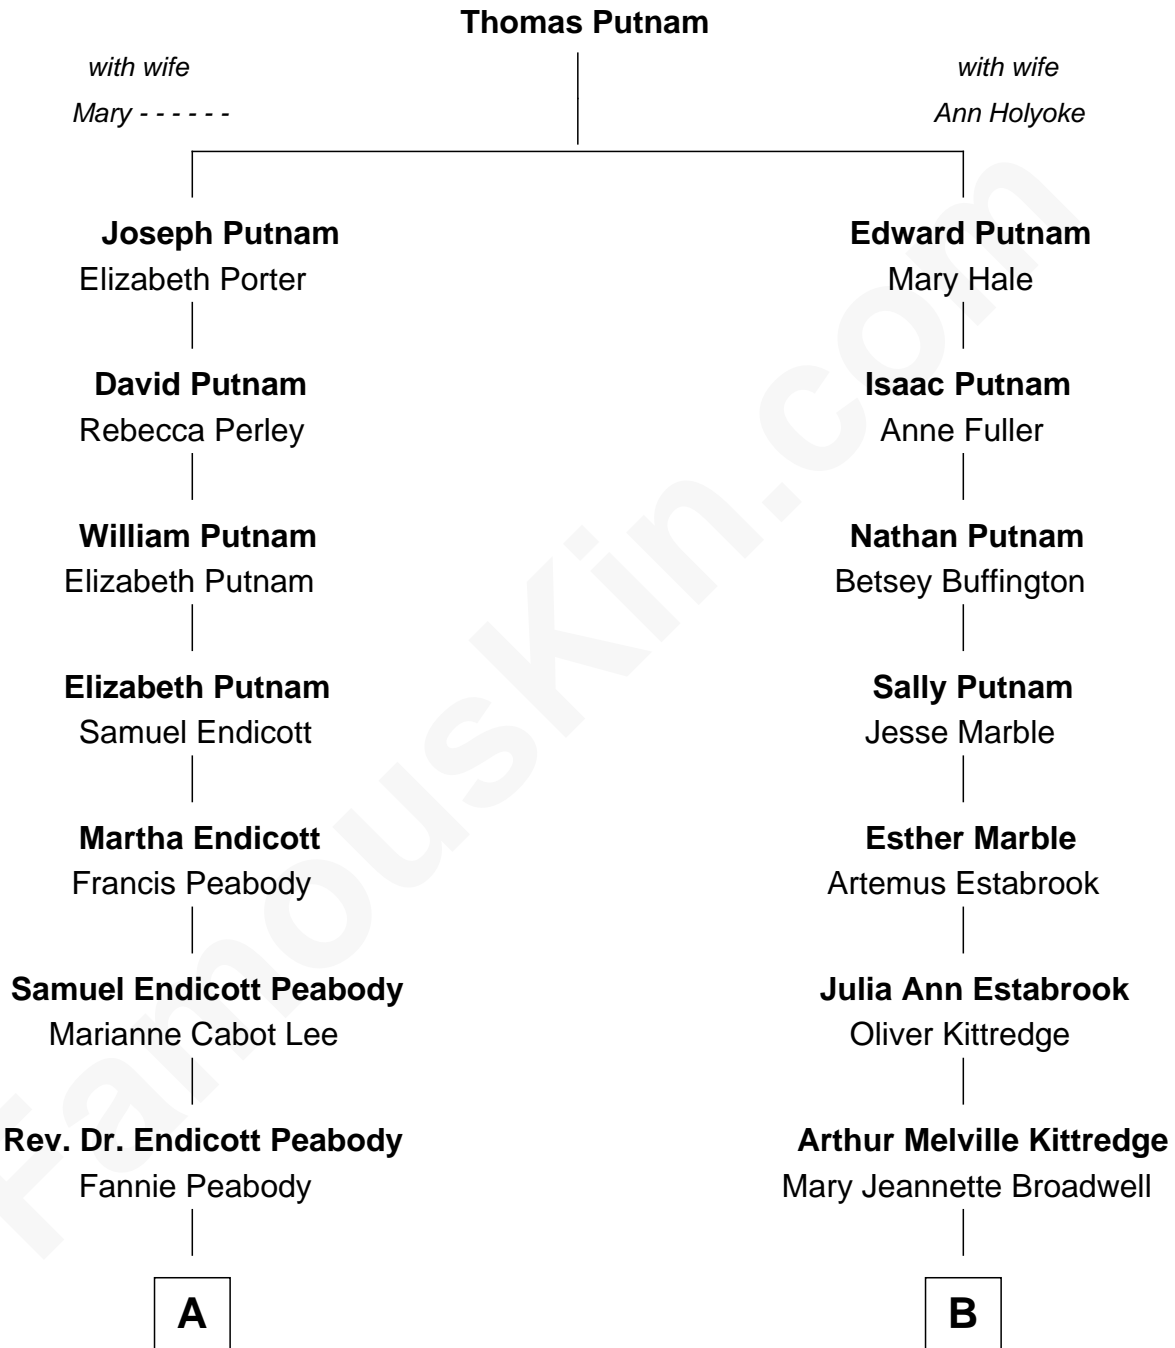

FamousKin.com Relationship Chart of

Kyra Sedgwick

TV and Movie Actress

8th cousin 1 time removed of

Thomas J. Watson, Jr.

President and CEO of I.B.M.

A

Helen Peabody
Robert Minturn Sedgwick

Henry Dwight Sedgwick
Patricia Ann Rosenwald

Kyra Sedgwick
TV and Movie Actress

B

Mary Jeannette Kittredge
Thomas John Watson

Thomas J. Watson, Jr.
President and CEO of I.B.M.

FamousKin.com