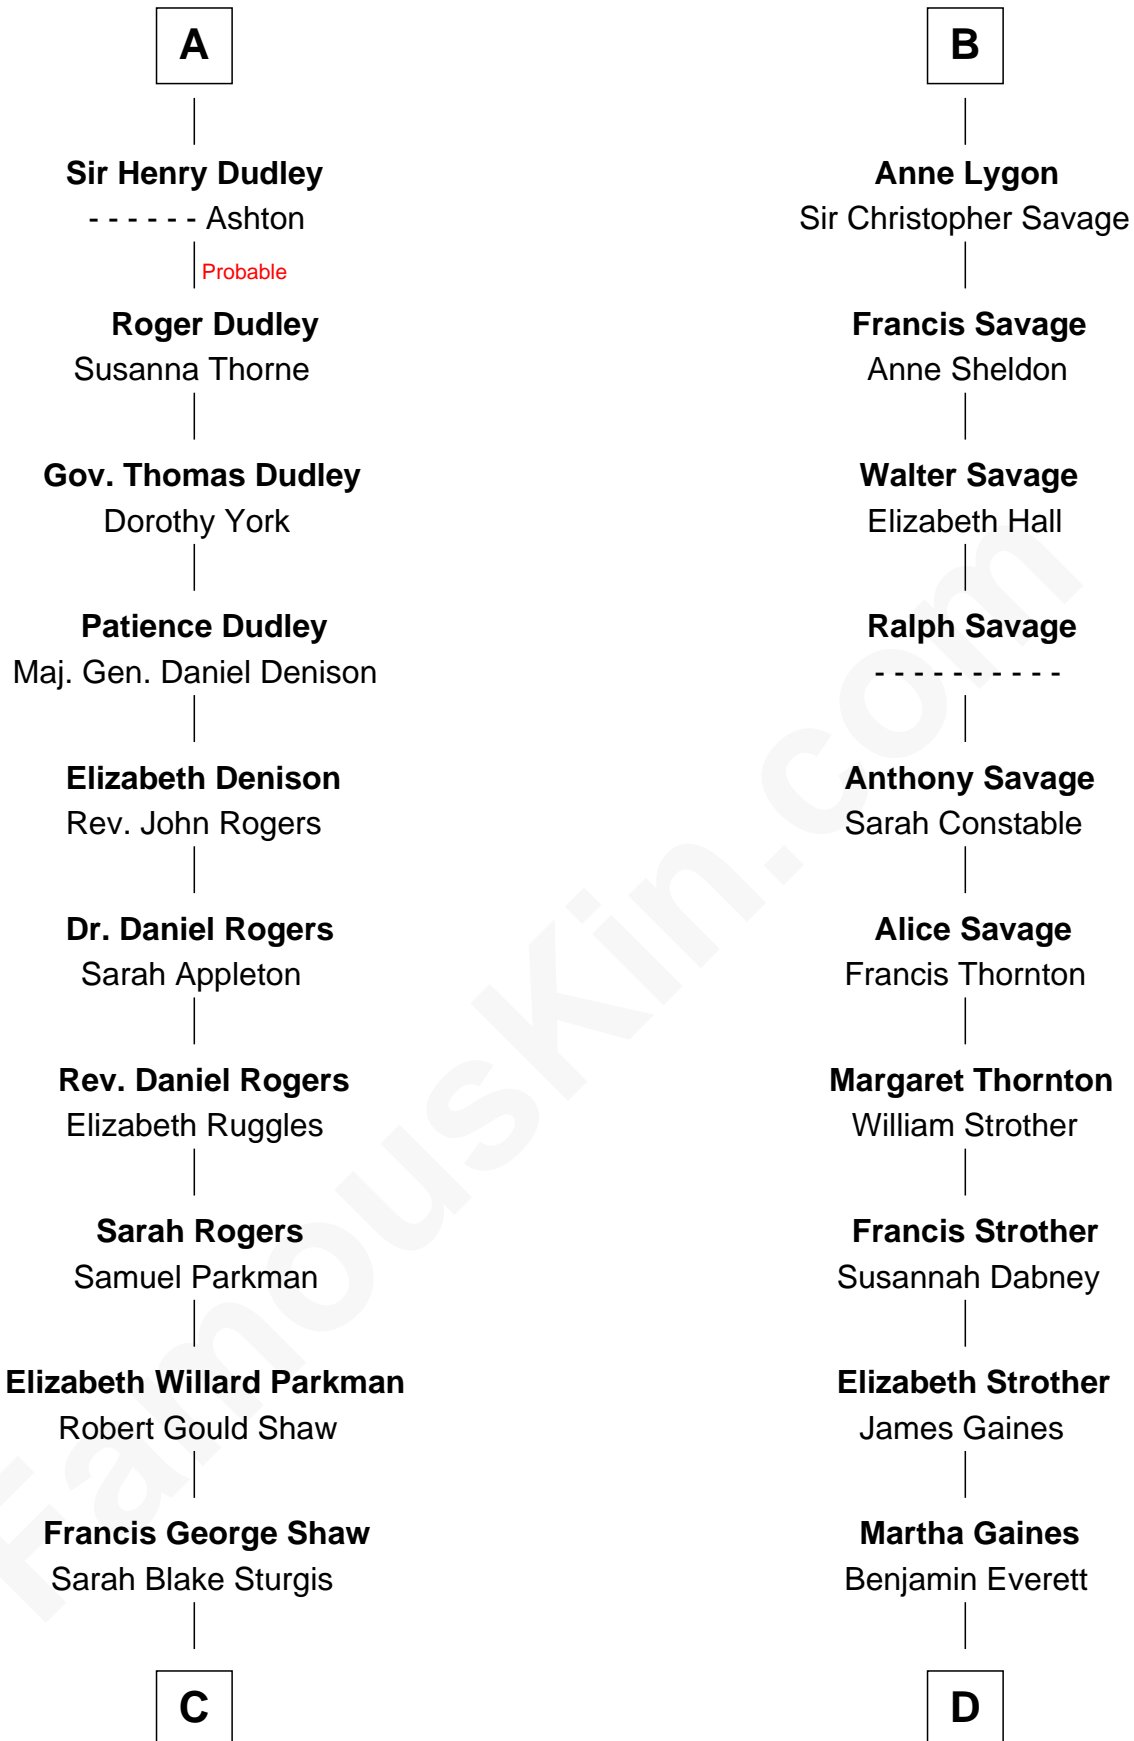

FamousKin.com Relationship Chart of

Kyra Sedgwick

TV and Movie Actress

21st cousin of

William H. Macy

TV and Movie Actor

Margaret de Audley

Ralph de Stafford

John de Ferrers

Robert de Ferrers

Margaret Despencer

Sir Edmund Ferrers

Ellen Roche

Margaret Ferrers

John de Beauchamp

Sir Richard de Beauchamp

Elizabeth Stafford

Anne de Beauchamp

Sir Richard Lygon

Sir Richard Lygon

Margaret Greville

B

C

Susanna Shaw
Robert Bowne Minturn

Sarah May Minturn
Henry Dwight Sedgwick

Robert Minturn Sedgwick
Helen Peabody

Henry Dwight Sedgwick
Patricia Ann Rosenwald

Kyra Sedgwick
TV and Movie Actress

D

Dr. George Gaines Everitt
Mary A. Mayers

Horace Benjamin Everitt
Martha Leticia Roberts