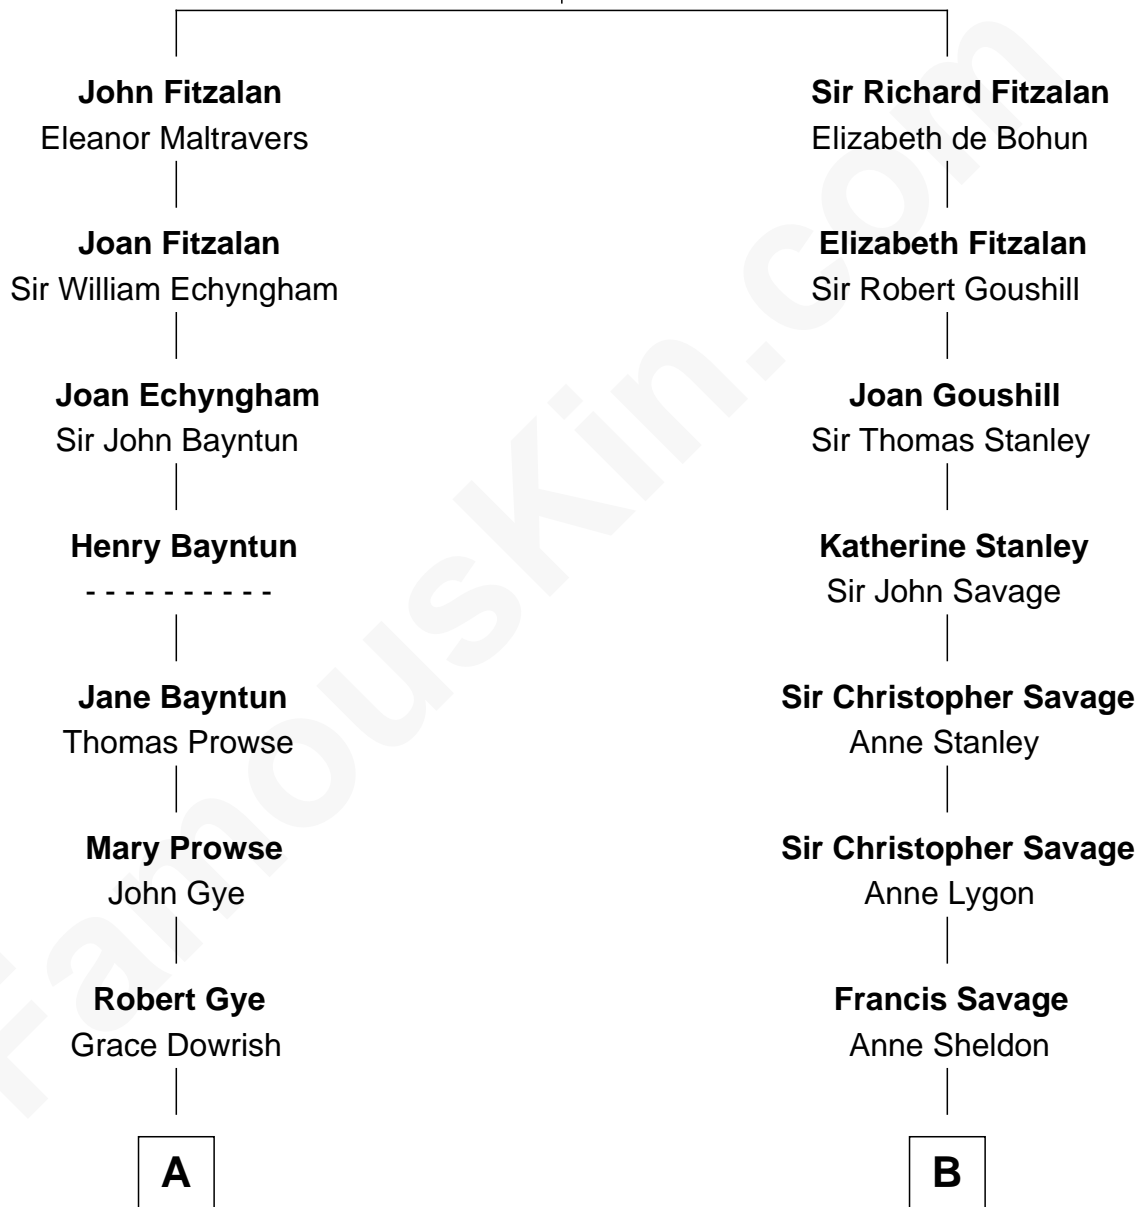

FamousKin.com

Relationship Chart of

Kyra Sedgwick

TV and Movie Actress

18th cousin 1 time removed of

William H. Macy

TV and Movie Actor

Richard Fitzalan
Eleanor Plantagenet

C

Henry Dwight Sedgwick
Patricia Ann Rosenwald

Kyra Sedgwick
TV and Movie Actress

D

Mary Lois Everitt
Clement Overstreet

Lois Elizabeth Overstreet
William Hall Macy

William H. Macy
TV and Movie Actor

FamousKin.com