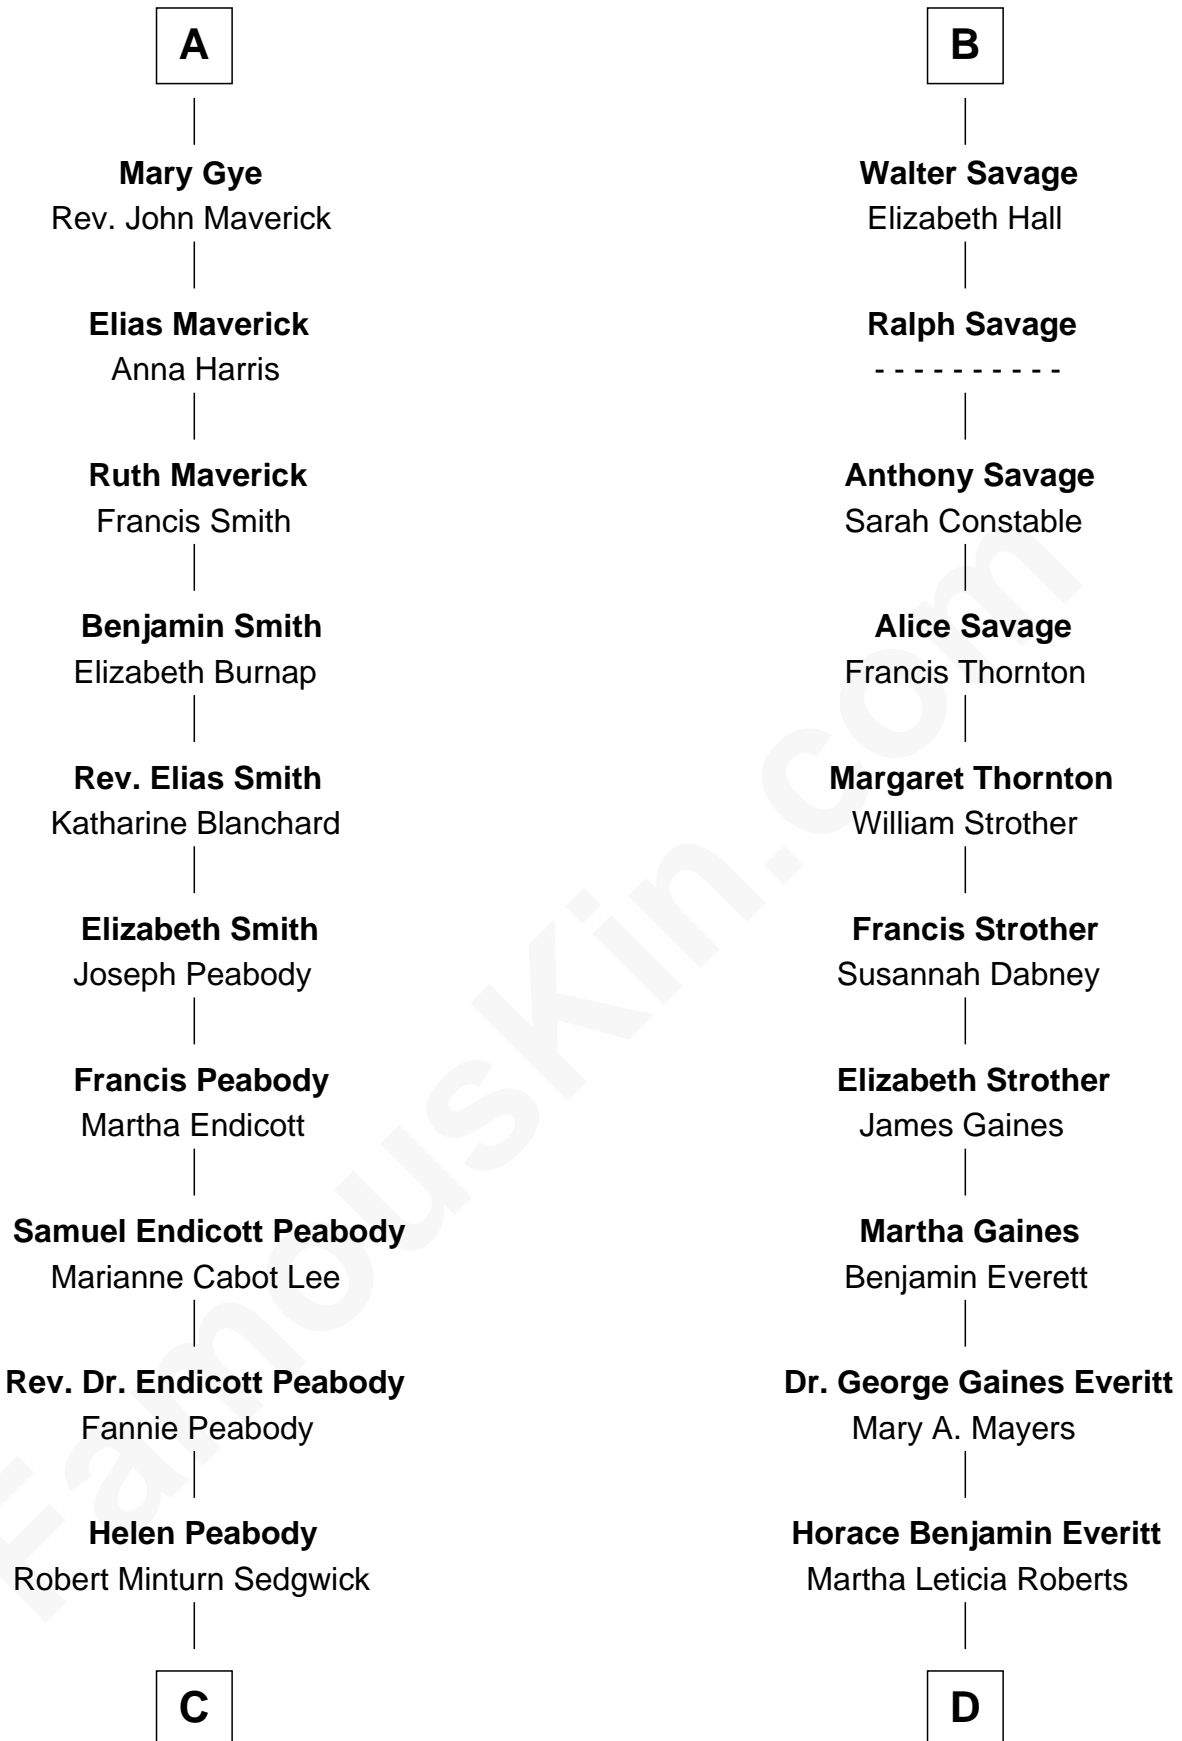

FamousKin.com

Relationship Chart of

Kyra Sedgwick

TV and Movie Actress

18th cousin 1 time removed of

William H. Macy

TV and Movie Actor

Richard Fitzalan
Eleanor Plantagenet

C

Henry Dwight Sedgwick
Patricia Ann Rosenwald

Kyra Sedgwick
TV and Movie Actress

D

Mary Lois Everitt
Clement Overstreet

Lois Elizabeth Overstreet
William Hall Macy

William H. Macy
TV and Movie Actor

FamousKin.com