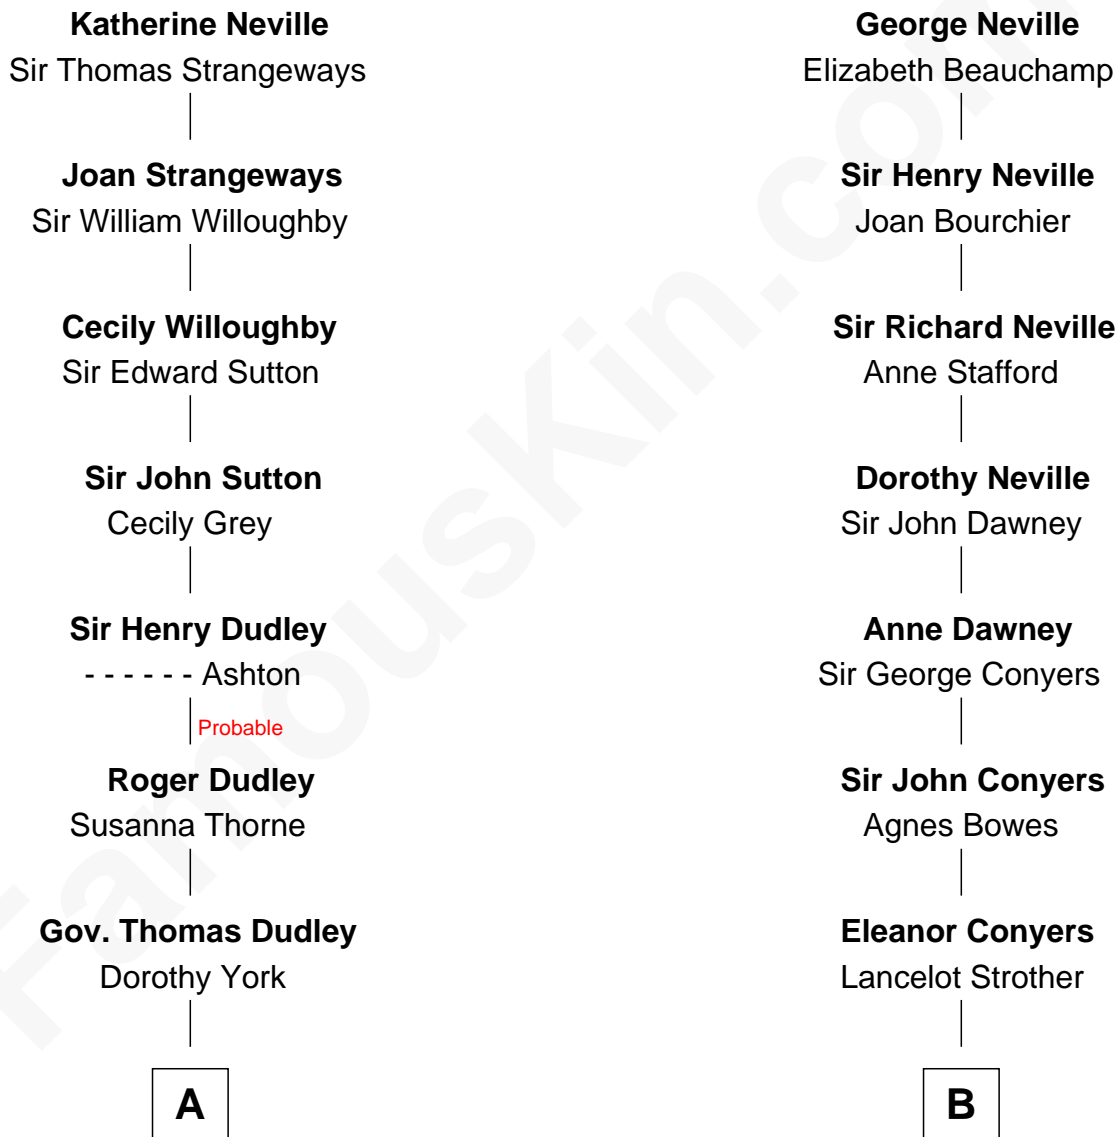

## Relationship Chart of

**Kyra Sedgwick**

*TV and Movie Actress*

17th cousin 1 time removed of

**William H. Macy**

*TV and Movie Actor*

**Sir Ralph Neville**

Joan Beaufort

**C**

Henry Dwight Sedgwick

Patricia Ann Rosenwald

**Kyra Sedgwick**

*TV and Movie Actress*

FamousKin.com