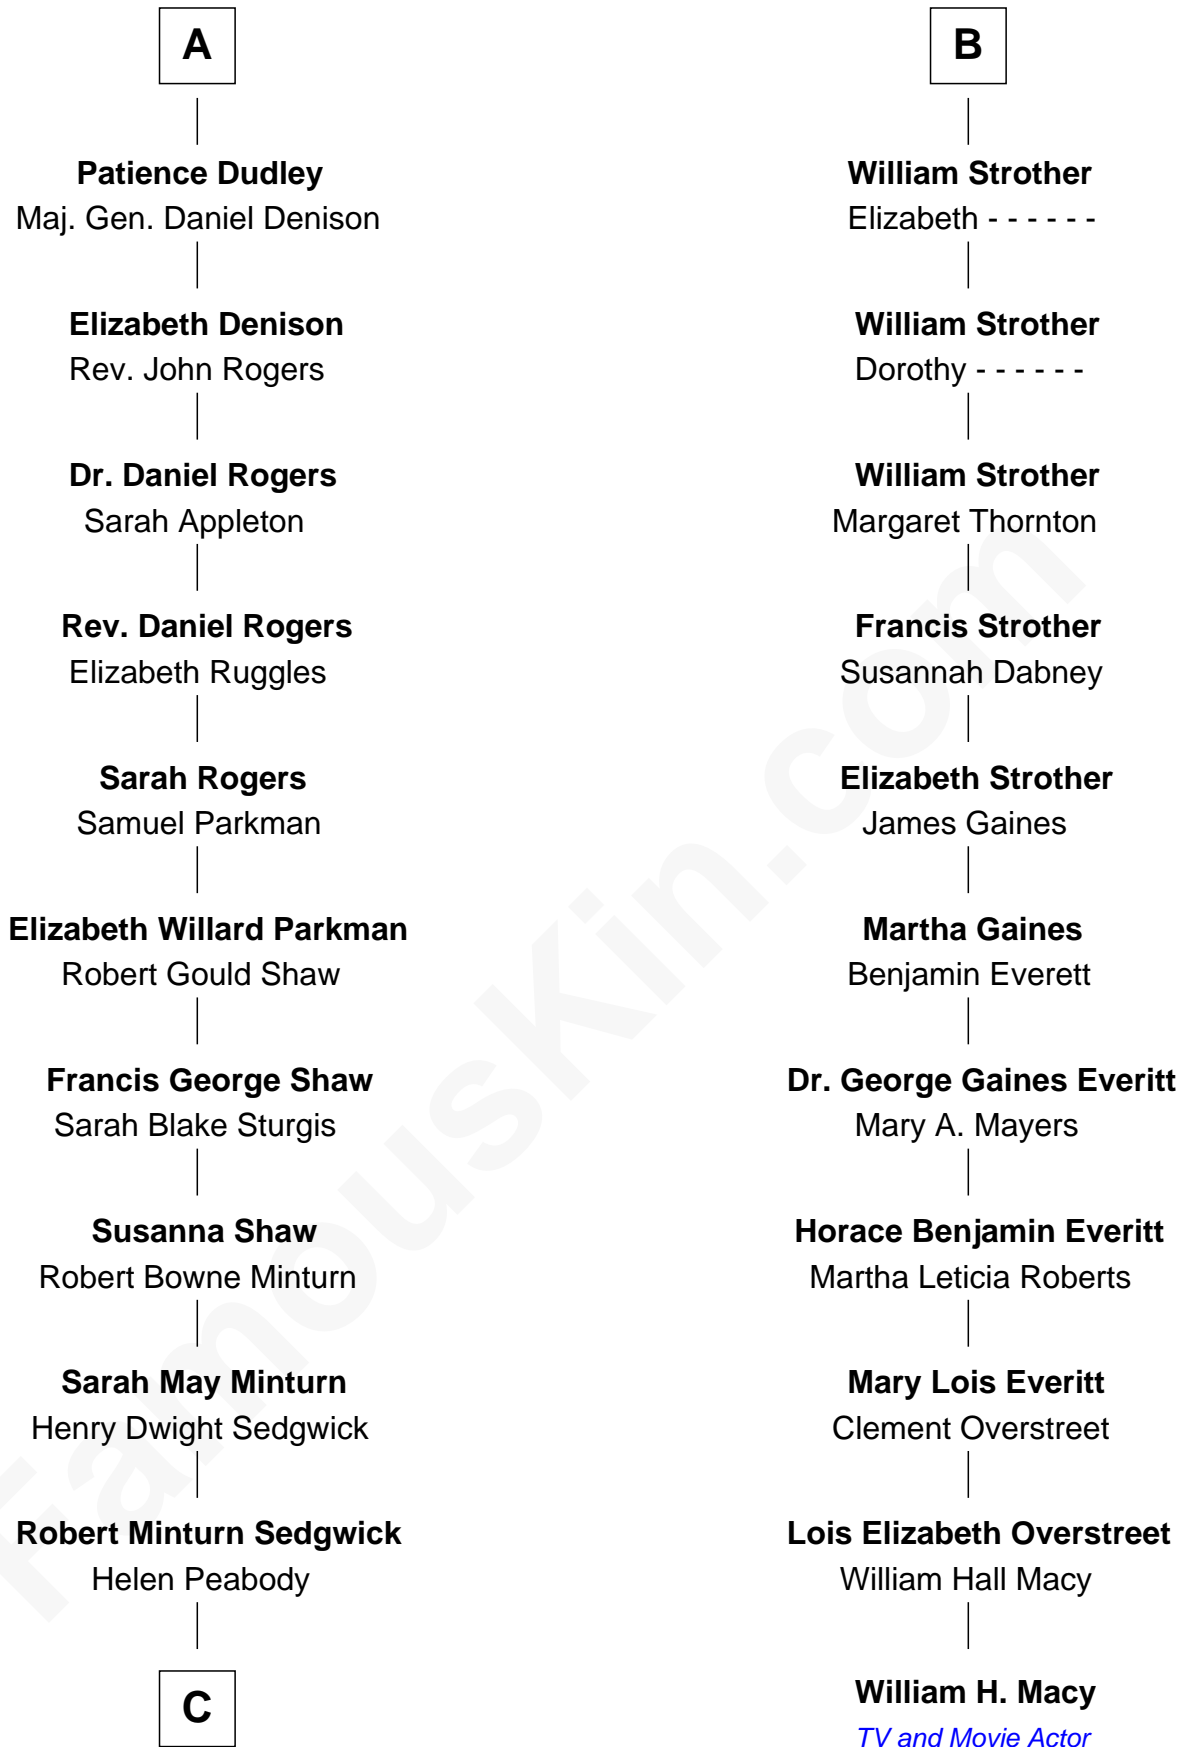

## Relationship Chart of

**Kyra Sedgwick**

*TV and Movie Actress*

17th cousin 1 time removed of

**William H. Macy**

*TV and Movie Actor*

**Sir Ralph Neville**

Joan Beaufort

**C**

Henry Dwight Sedgwick

Patricia Ann Rosenwald

**Kyra Sedgwick**

*TV and Movie Actress*

FamousKin.com