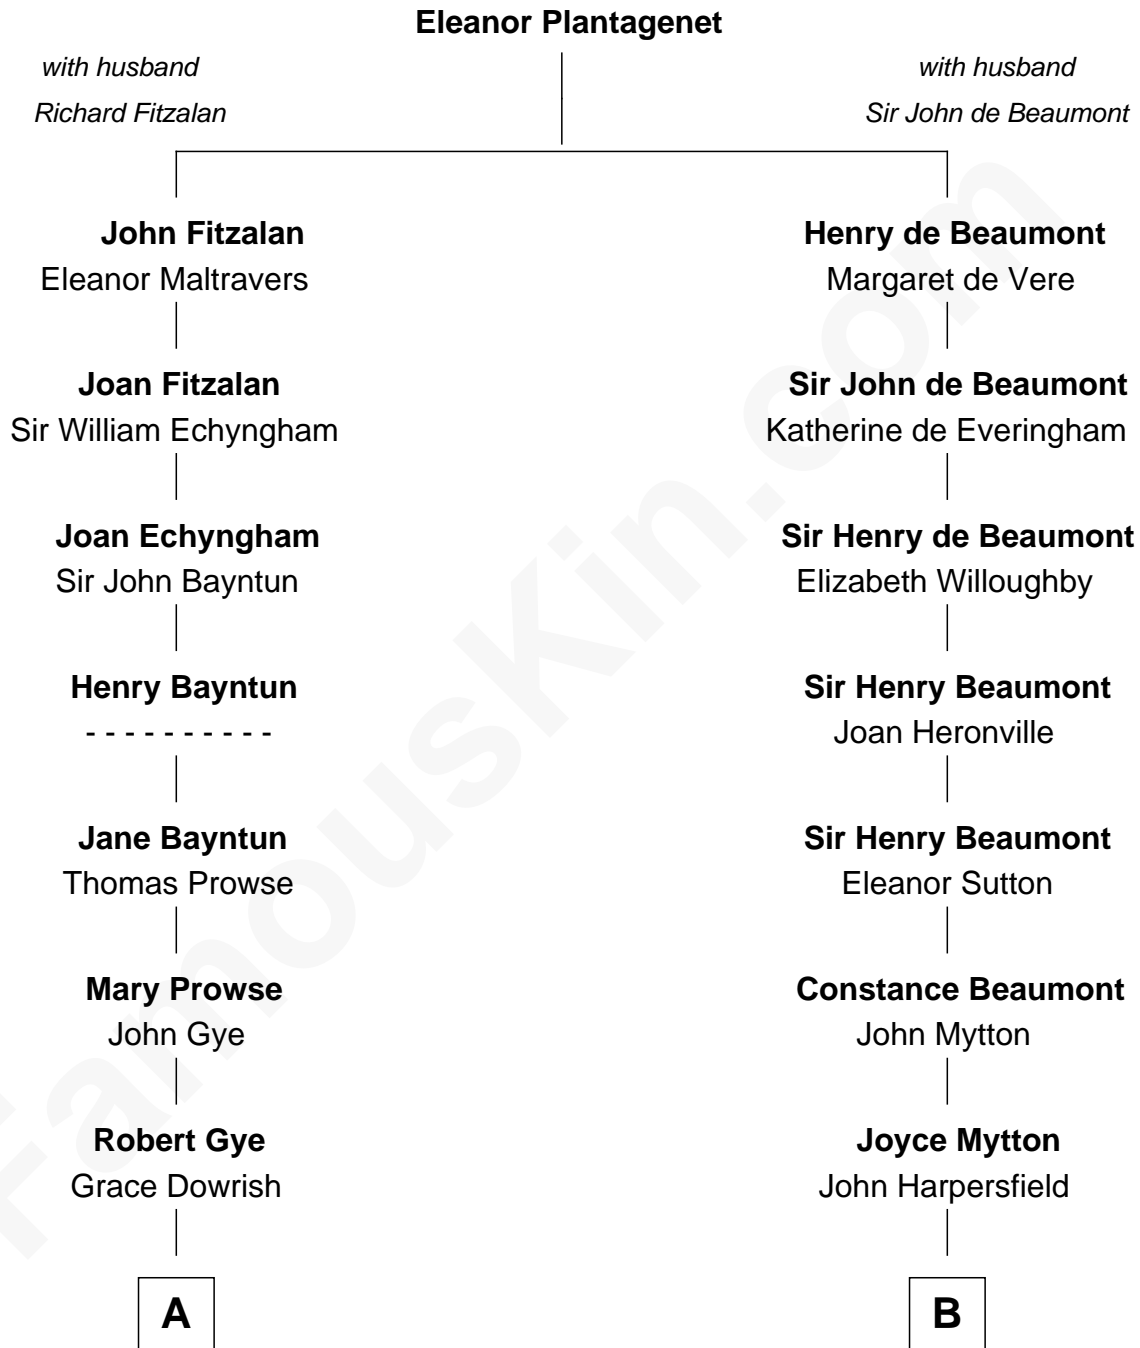

FamousKin.com Relationship Chart of

Kyra Sedgwick

TV and Movie Actress

18th cousin 3 times removed of

Gerald Ford

38th U.S. President

C

Henry Dwight Sedgwick
Patricia Ann Rosenwald

Kyra Sedgwick
TV and Movie Actress

D

George Selden Butler
Elizabeth Ely Gridley

Amy Gridley Butler
George Manney Ayer

Adele Augusta Ayer
Levi Addison Gardner

Dorothy Ayer Gardner
Leslie Lynch King

Gerald Ford
38th U.S. President