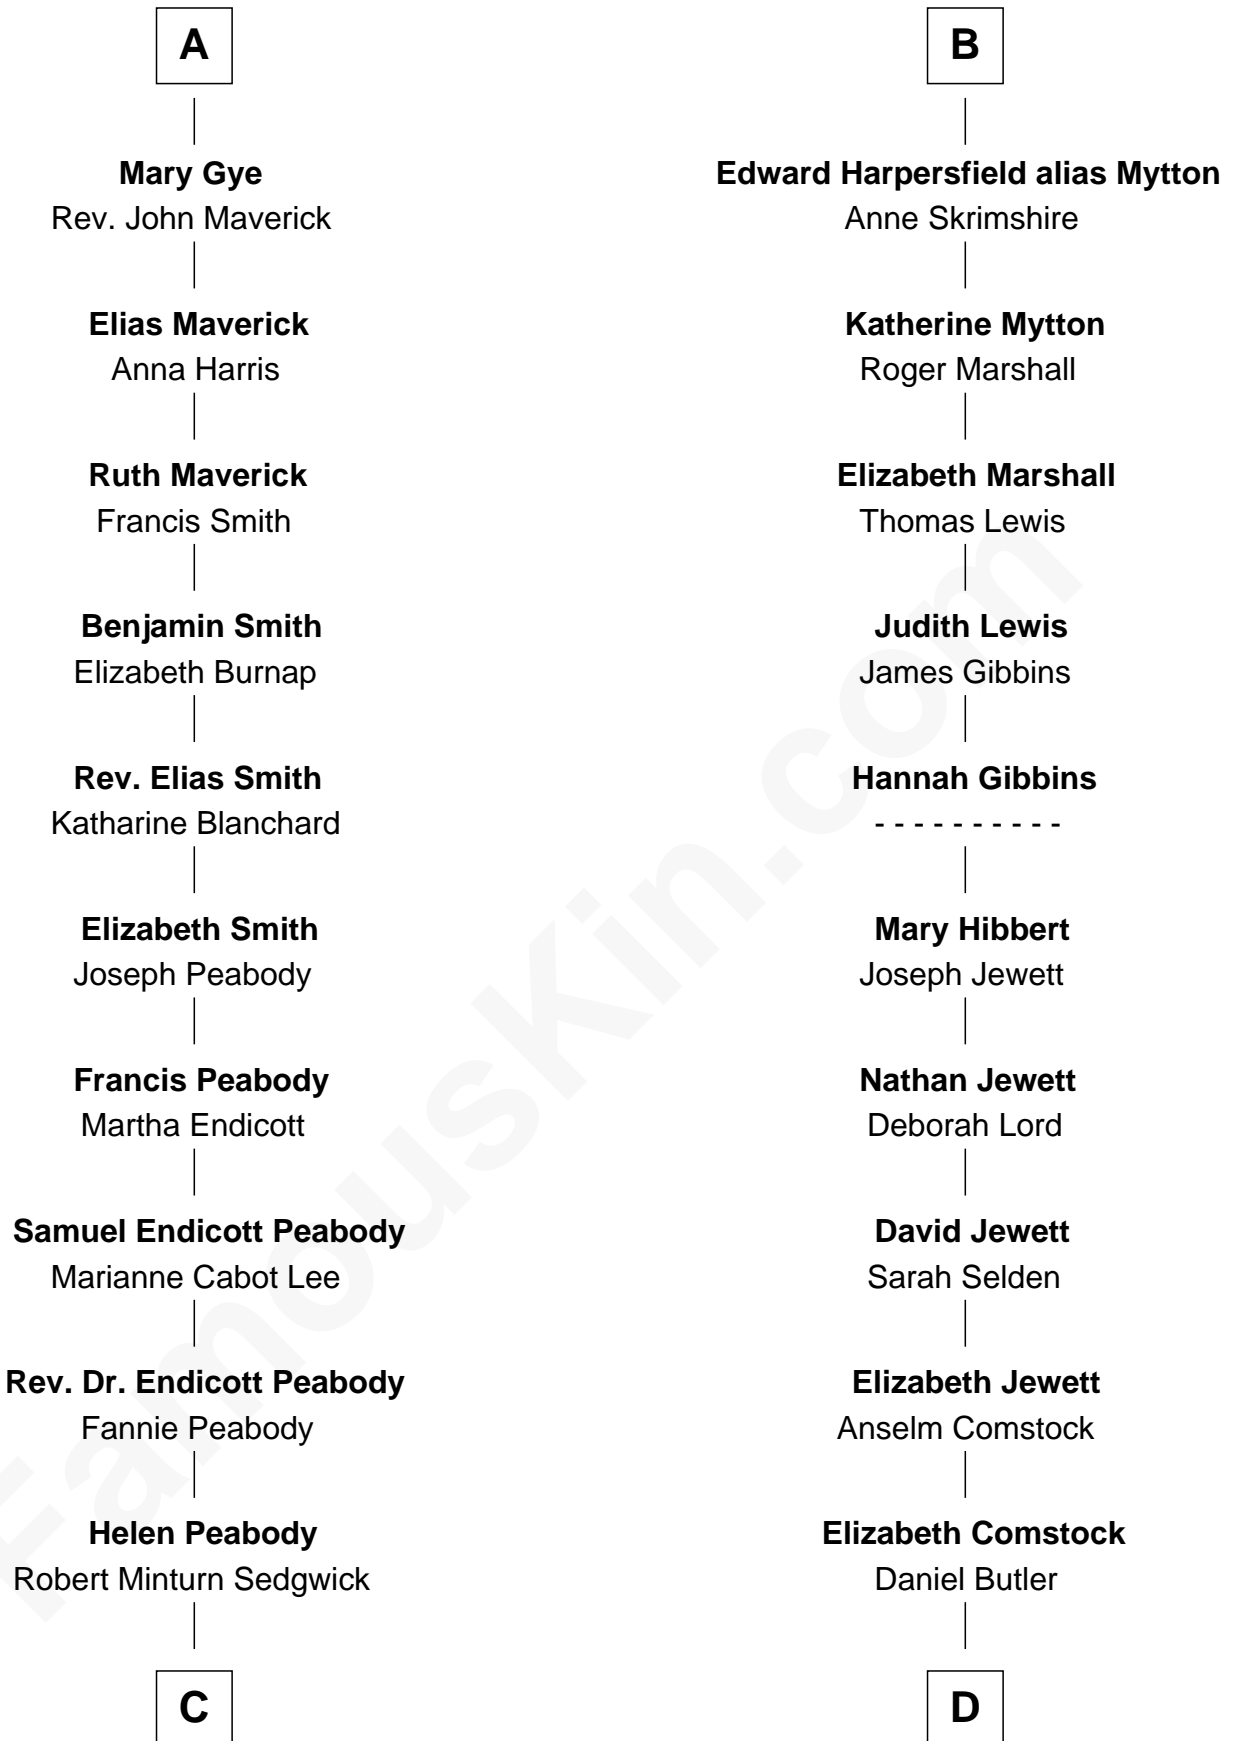

FamousKin.com Relationship Chart of

Kyra Sedgwick

TV and Movie Actress

18th cousin 3 times removed of

Gerald Ford

38th U.S. President

C

Henry Dwight Sedgwick
Patricia Ann Rosenwald

Kyra Sedgwick
TV and Movie Actress

D

George Selden Butler
Elizabeth Ely Gridley

Amy Gridley Butler
George Manney Ayer

Adele Augusta Ayer
Levi Addison Gardner

Dorothy Ayer Gardner
Leslie Lynch King

Gerald Ford
38th U.S. President