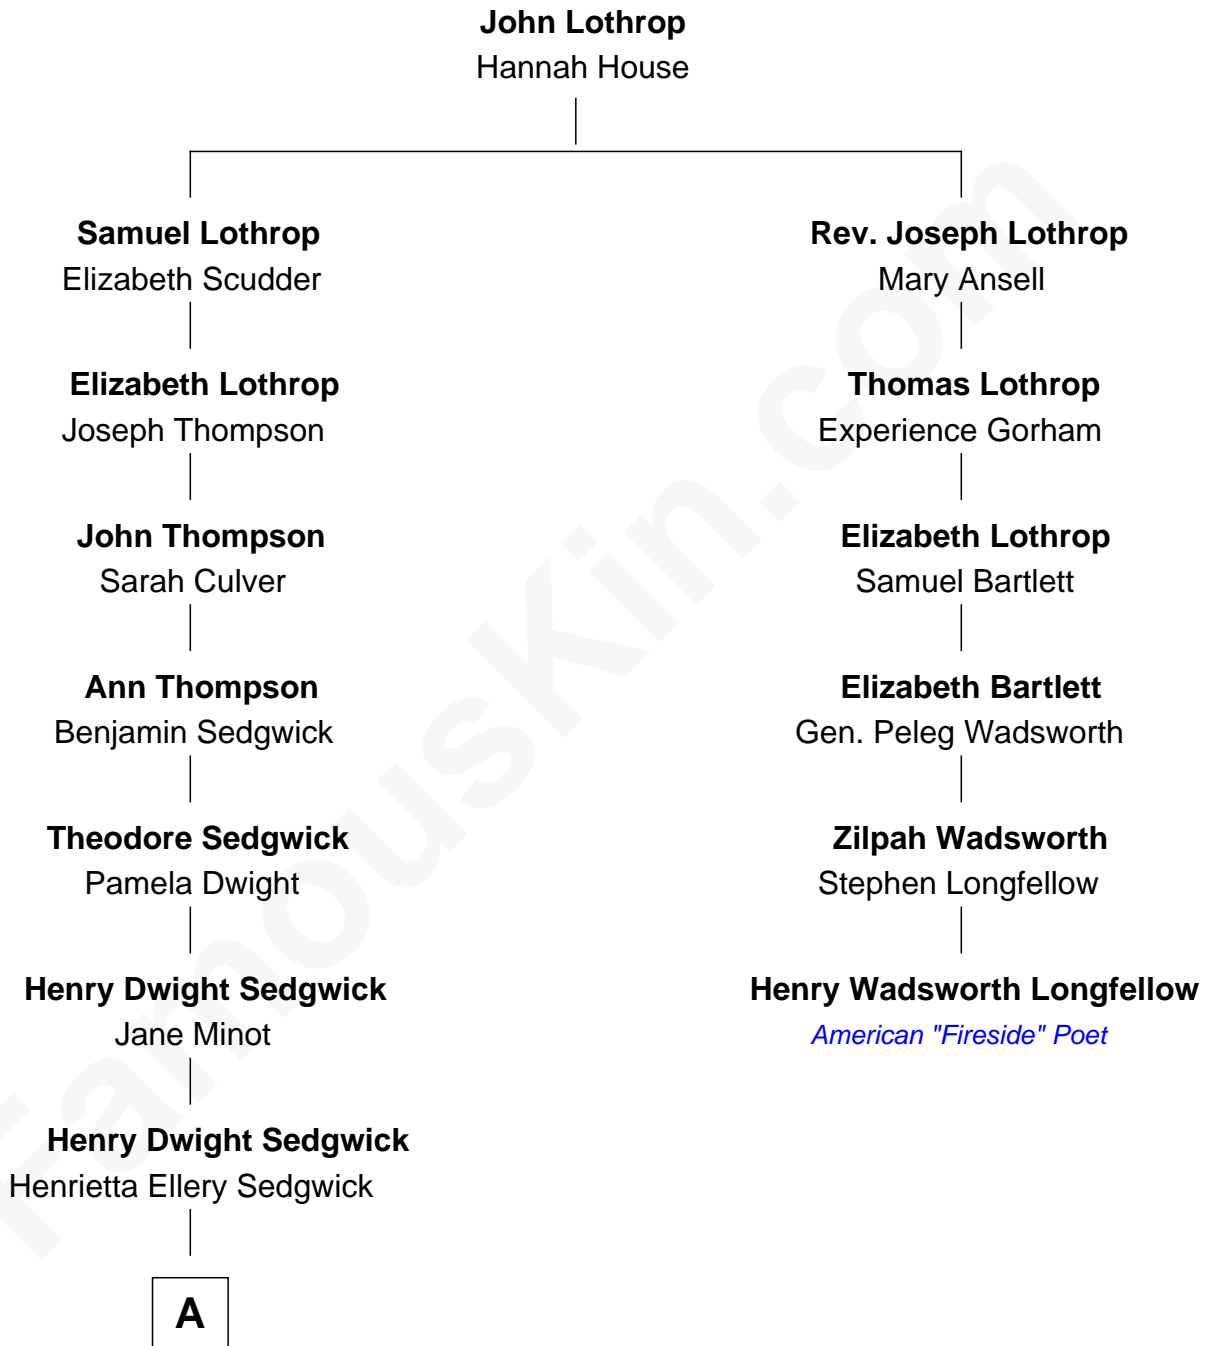

# FamousKin.com Relationship Chart of

**Kyra Sedgwick**

*TV and Movie Actress*

5th cousin 5 times removed of

**Henry Wadsworth Longfellow**

*American "Fireside" Poet*

A

Henry Dwight Sedgwick

Sarah May Minturn

Robert Minturn Sedgwick

Helen Peabody

Henry Dwight Sedgwick

Patricia Ann Rosenwald

Kyra Sedgwick

*TV and Movie Actress*

FamousKin.com