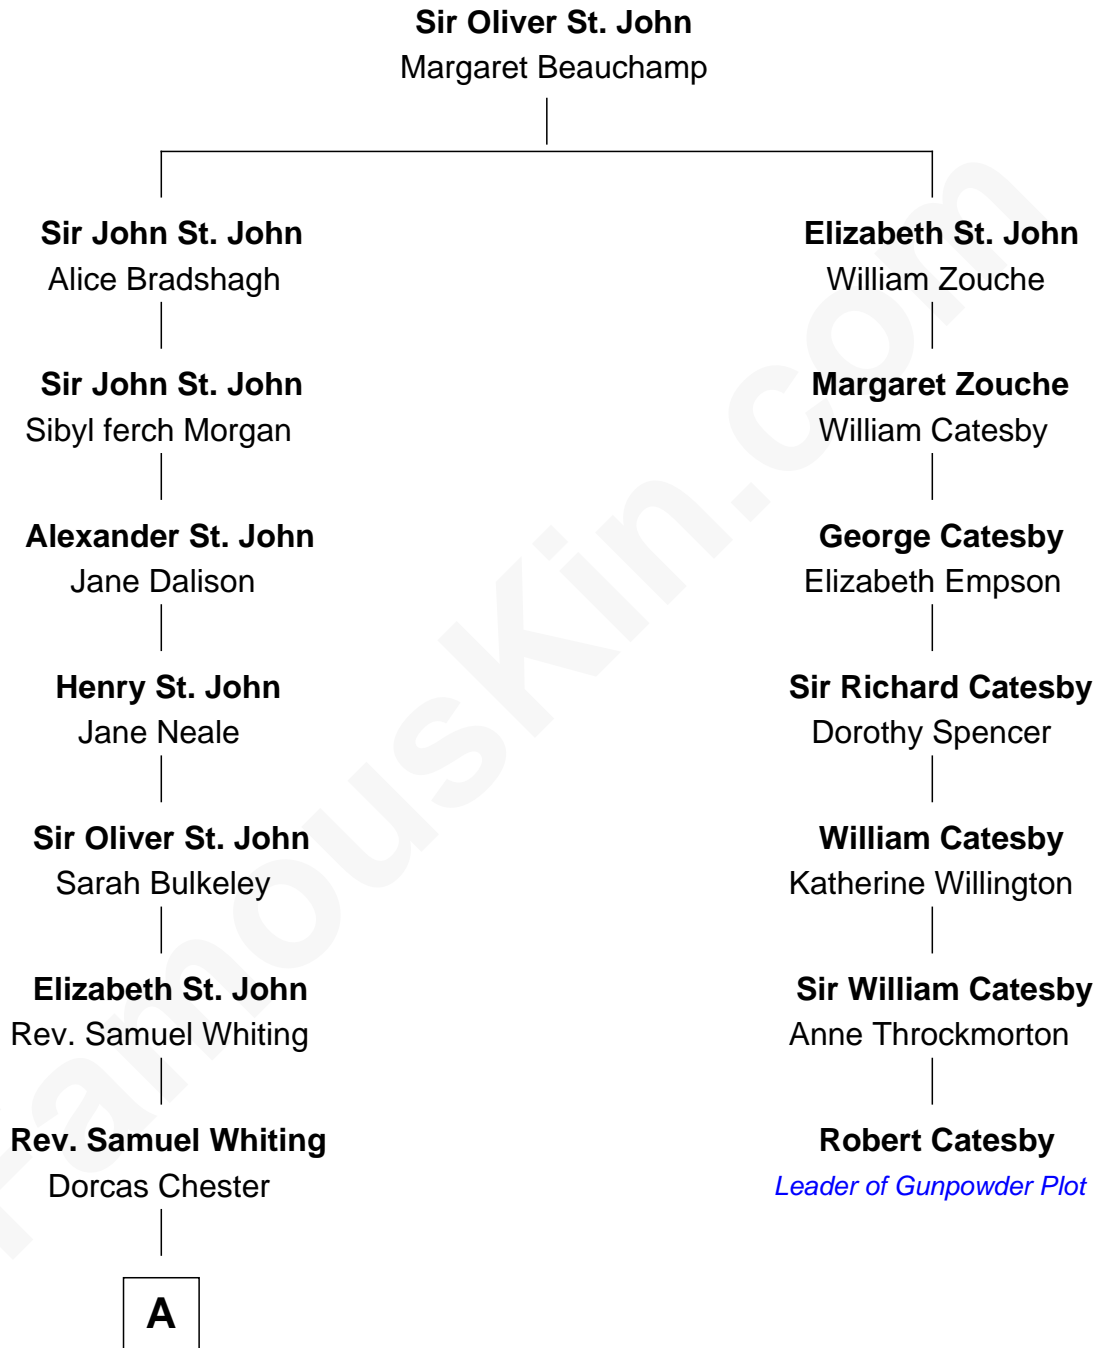

FamousKin.com Relationship Chart of

Kyra Sedgwick

TV and Movie Actress

6th cousin 11 times removed of

Robert Catesby

Leader of Gunpowder Plot

TV and Movie Actress

Kyra Sedgwick photo by [Angela George](#) (CC BY-SA 3.0)