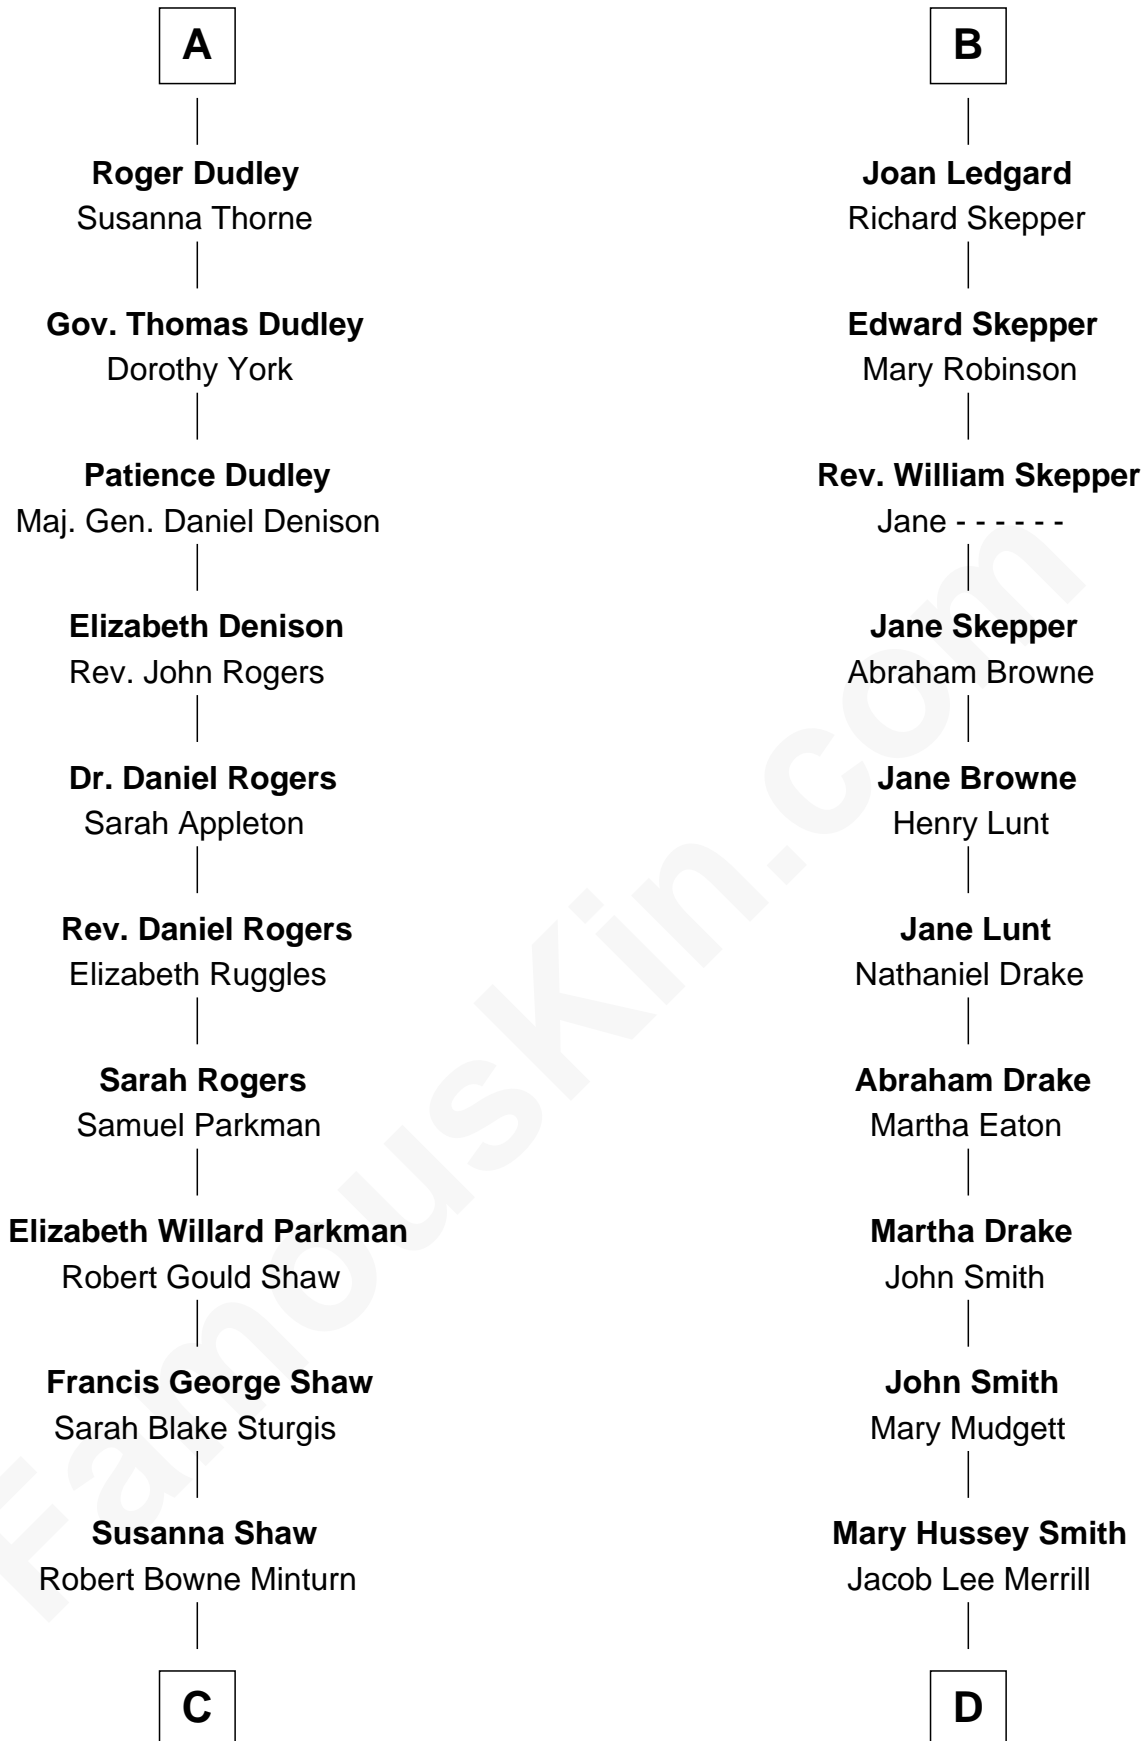

# FamousKin.com Relationship Chart of

**Kyra Sedgwick**

*TV and Movie Actress*

20th cousin 1 time removed of

**Meghan Markle**

*Duchess of Sussex, TV Actress*

**Sir Ralph de Neville**

Alice de Audley

**C**

**Sarah May Minturn**  
Henry Dwight Sedgwick

**Robert Minturn Sedgwick**  
Helen Peabody

**Henry Dwight Sedgwick**  
Patricia Ann Rosenwald

**Kyra Sedgwick**  
*TV and Movie Actress*

**D**

**George David Merrill**  
Mary Bird

**Gertrude May Merrill**  
Fred George Sanders

**Doris Mary Rita Sanders**  
Gordon Arnold Markle

**Thomas Wayne Markle**  
Doria Loyce Ragland

**Meghan Markle**  
*Duchess of Sussex, TV Actress*