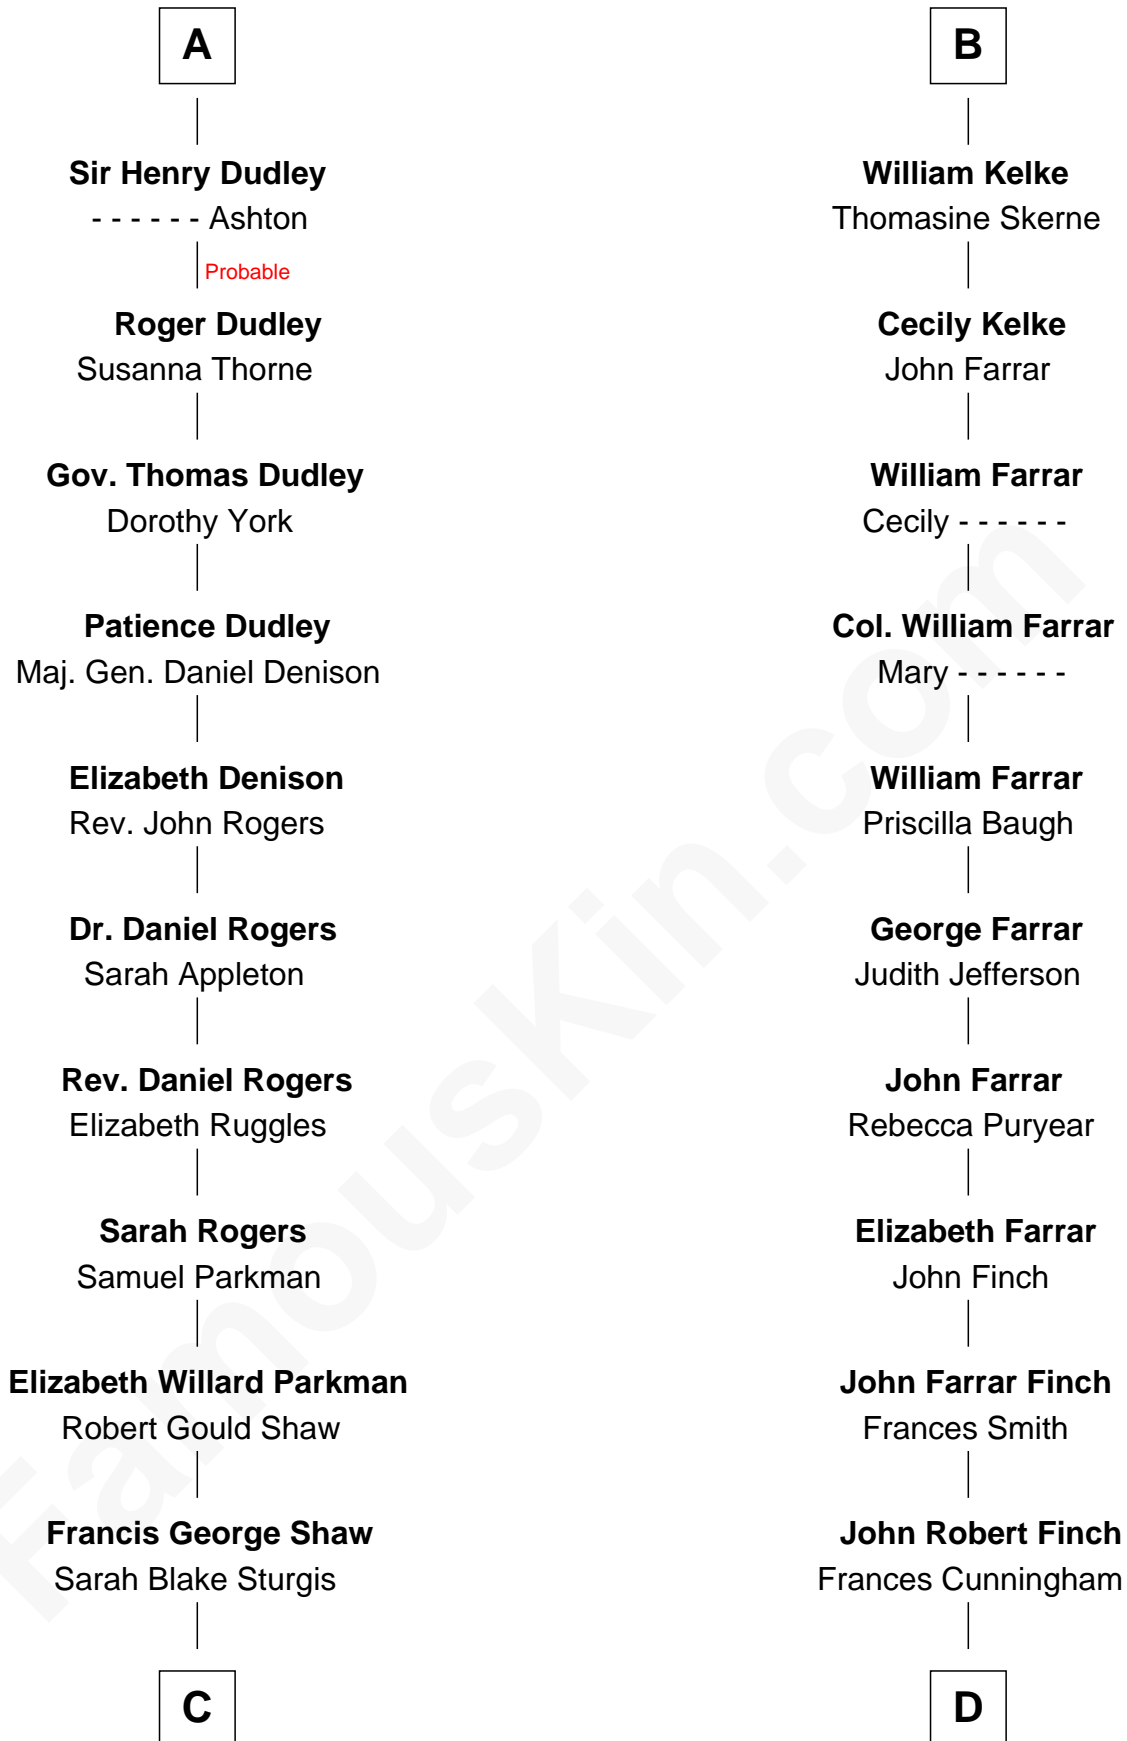

FamousKin.com

Relationship Chart of

Kyra Sedgwick

TV and Movie Actress

19th cousin 2 times removed of

Harper Lee

Author of To Kill a Mockingbird

C

Susanna Shaw
Robert Bowne Minturn

Sarah May Minturn
Henry Dwight Sedgwick

Robert Minturn Sedgwick
Helen Peabody

Henry Dwight Sedgwick
Patricia Ann Rosenwald

Kyra Sedgwick
TV and Movie Actress

D

James Cunningham Finch
Ellen Rivers Williams