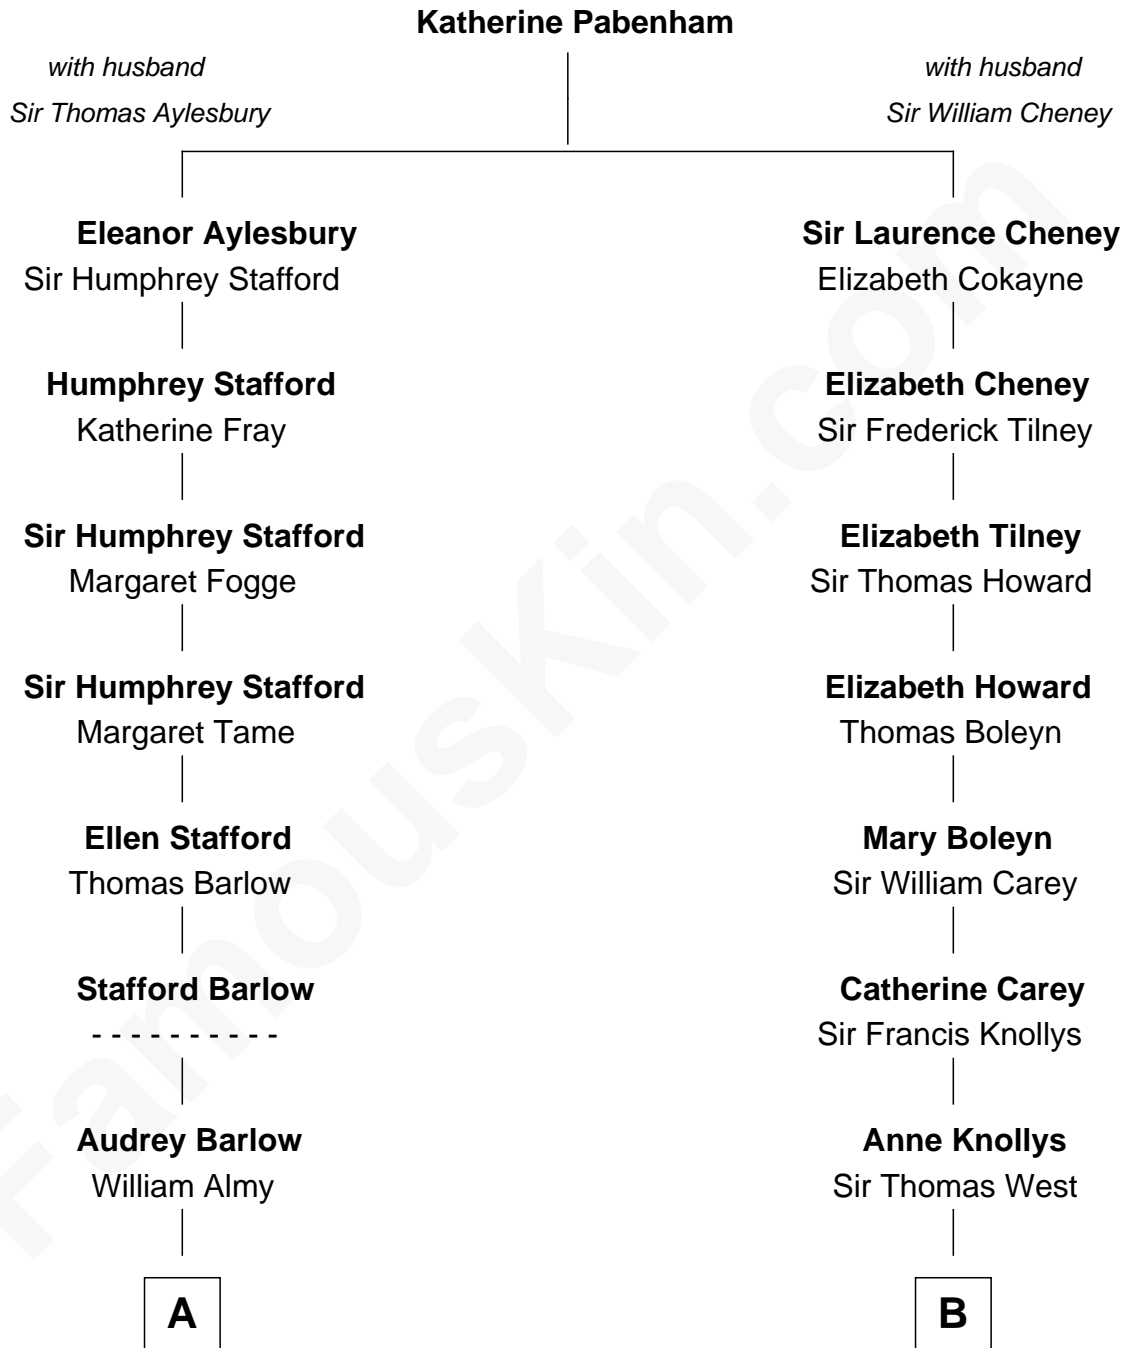

FamousKin.com Relationship Chart of

Kyra Sedgwick

TV and Movie Actress

17th cousin 3 times removed of

John Cena

Movie Actor and WWE Pro Wrestler

C

Charles Nichols
Julia Ellen Skelton