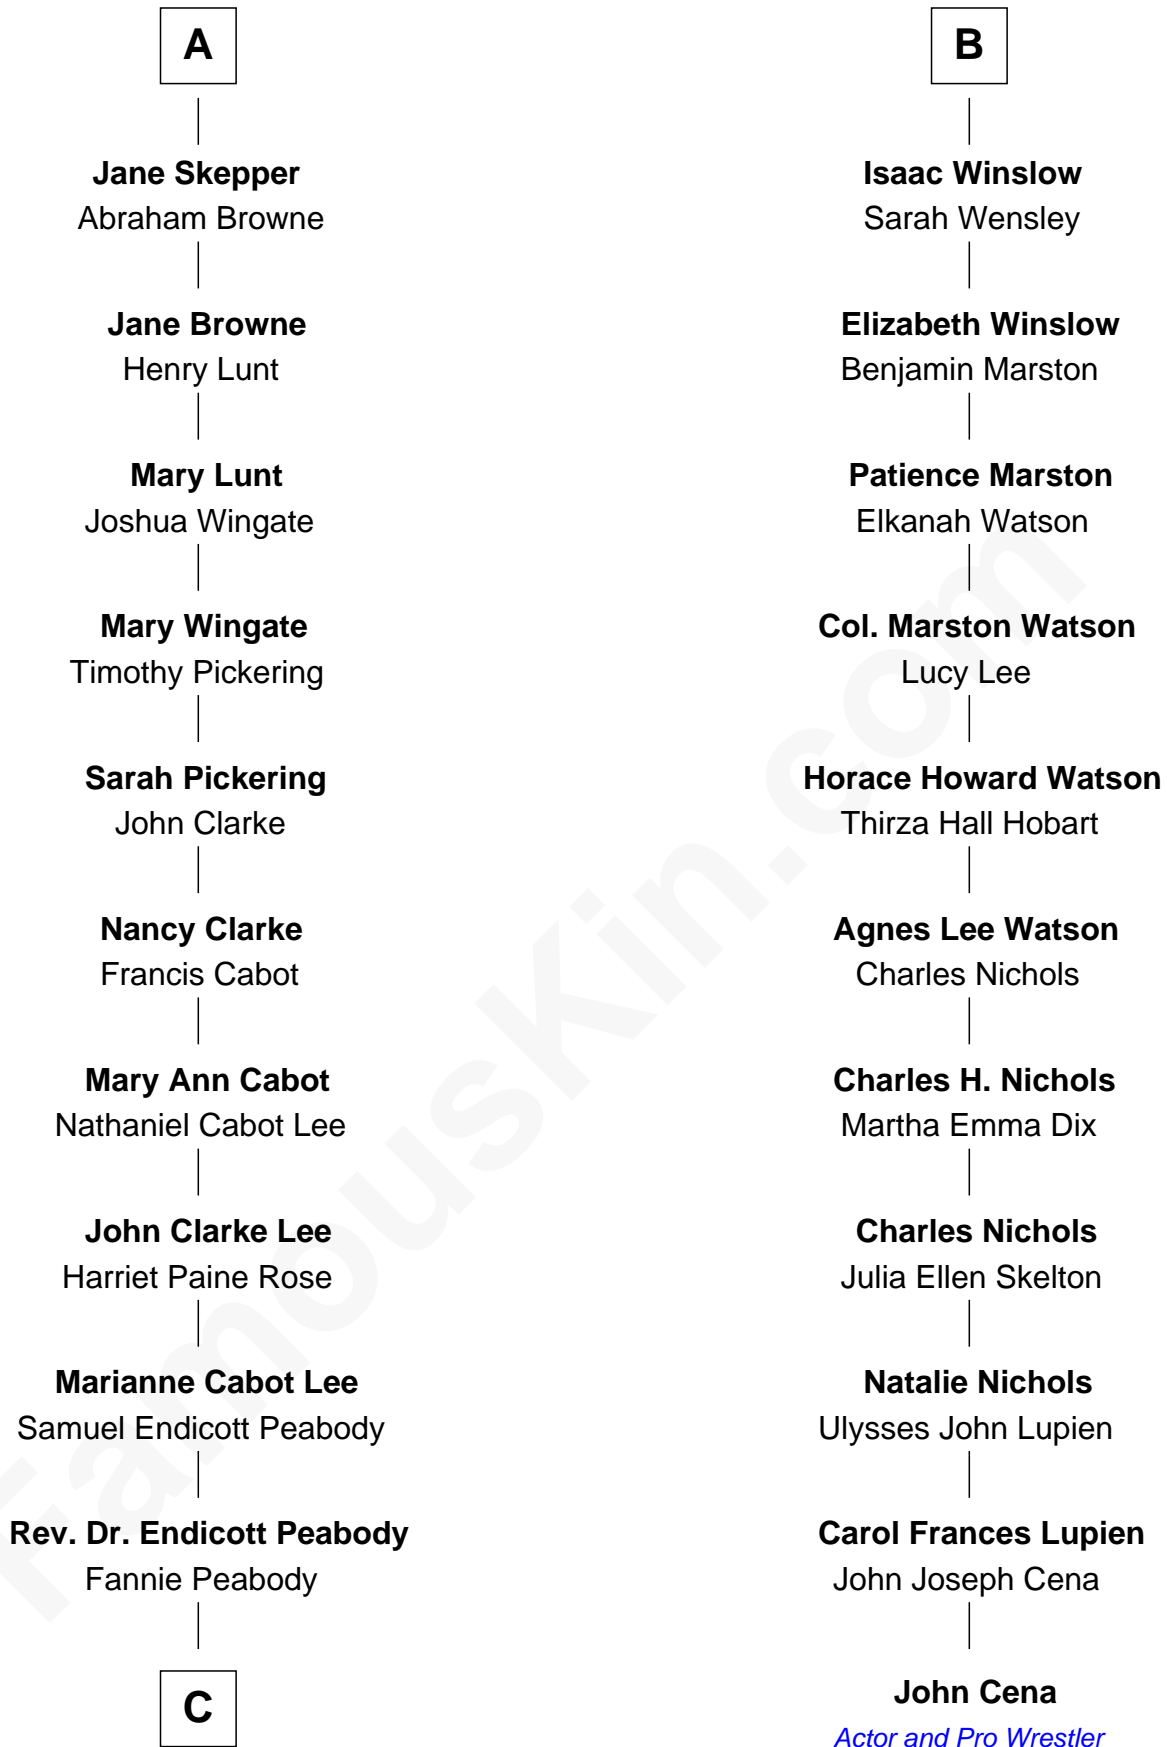

FamousKin.com

Relationship Chart of

Kyra Sedgwick

TV and Movie Actress

17th cousin 2 times removed of

John Cena

Movie Actor and WWE Pro Wrestler

Sir Roger Wentworth

Margery Despencer

Sir Philip Wentworth

Mary Clifford

Elizabeth Wentworth

Sir Martin de la See

Joan de la See

Sir Piers Hildyard

Isabel Hildyard

Henry Wentworth

Elizabeth Howard

Margery Wentworth

Sir William Waldegrave

Anthony Waldegrave

Elizabeth Gray

Thomas Waldegrave

Elizabeth Gurdon

Thomas Waldegrave

Margaret Holmstead

Jemima Waldegrave

Herbert Pelham

Penelope Pelham

Gov. Josiah Winslow

B

C