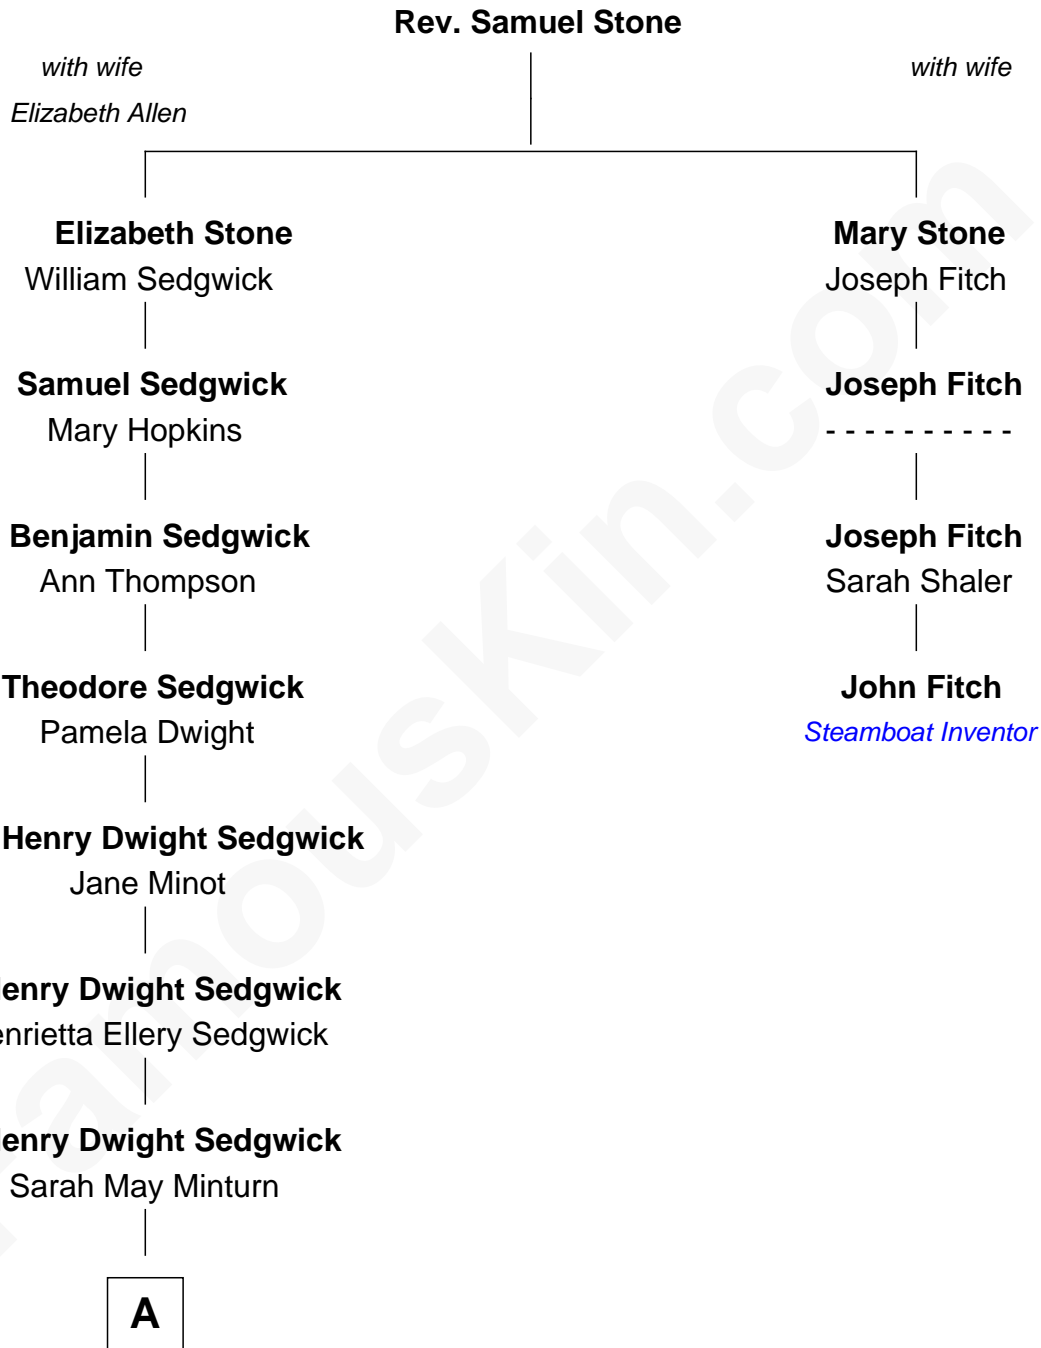

FamousKin.com Relationship Chart of

Kyra Sedgwick

TV and Movie Actress

3rd cousin 6 times removed of

John Fitch

Inventor of 1st U.S. Steamboat

A

Robert Minturn Sedgwick

Helen Peabody

Henry Dwight Sedgwick

Patricia Ann Rosenwald

Kyra Sedgwick

TV and Movie Actress

FamousKin.com