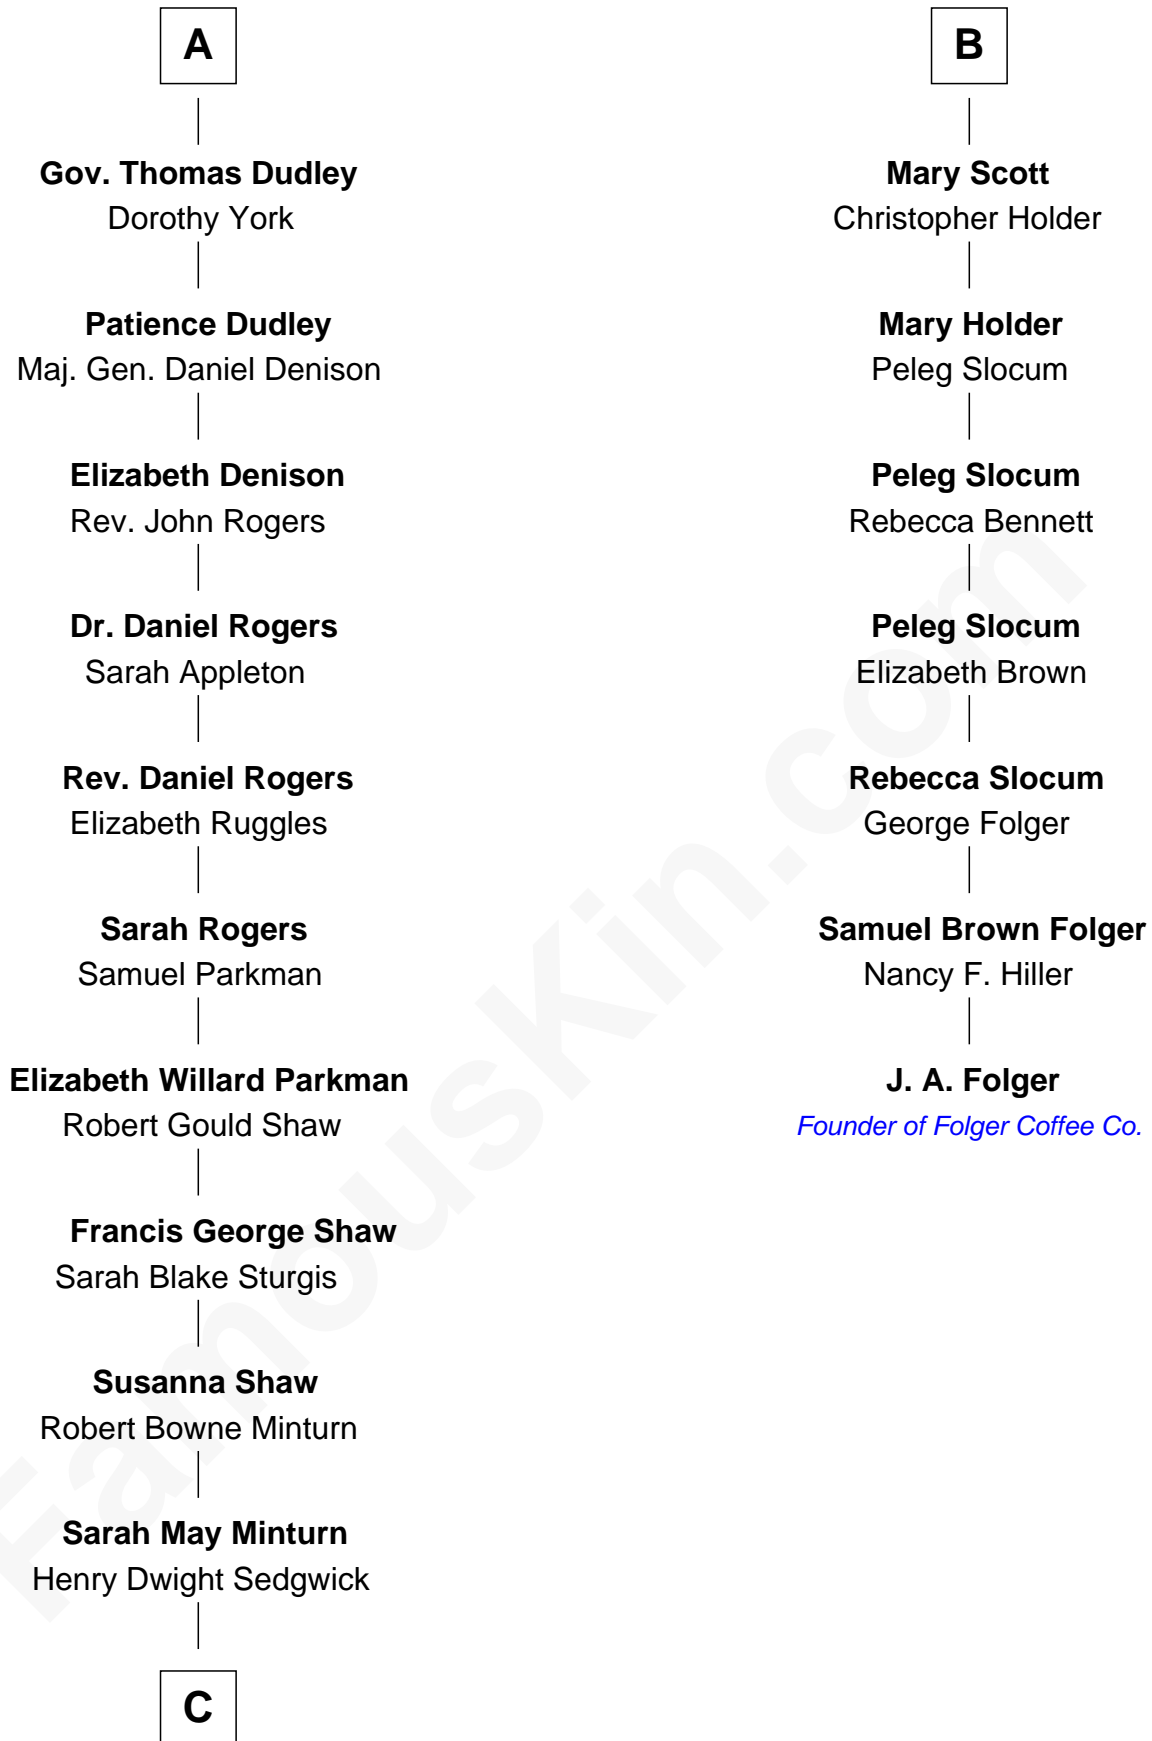

FamousKin.com Relationship Chart of

Kyra Sedgwick

TV and Movie Actress

13th cousin 6 times removed of

J. A. Folger

Founder of Folger Coffee Company

Sir Walter Blount

Sancha de Ayala

Constance Blount

Sir John Sutton

Sir John Sutton

Elizabeth Berkeley

Sir Edmund Sutton

Joyce Tiptoft

Sir Edward Sutton

Cecily Willoughby

Sir Thomas Blount

Margaret de Gresley

Sir Thomas Blount

Agnes Hawley

Anne Blount

William Marbury

Robert Marbury

Katherine Williamson

William Marbury

Agnes Lenton

Rev. Francis Marbury

Bridget Dryden

Catherine Marbury

Richard Scott

B

C