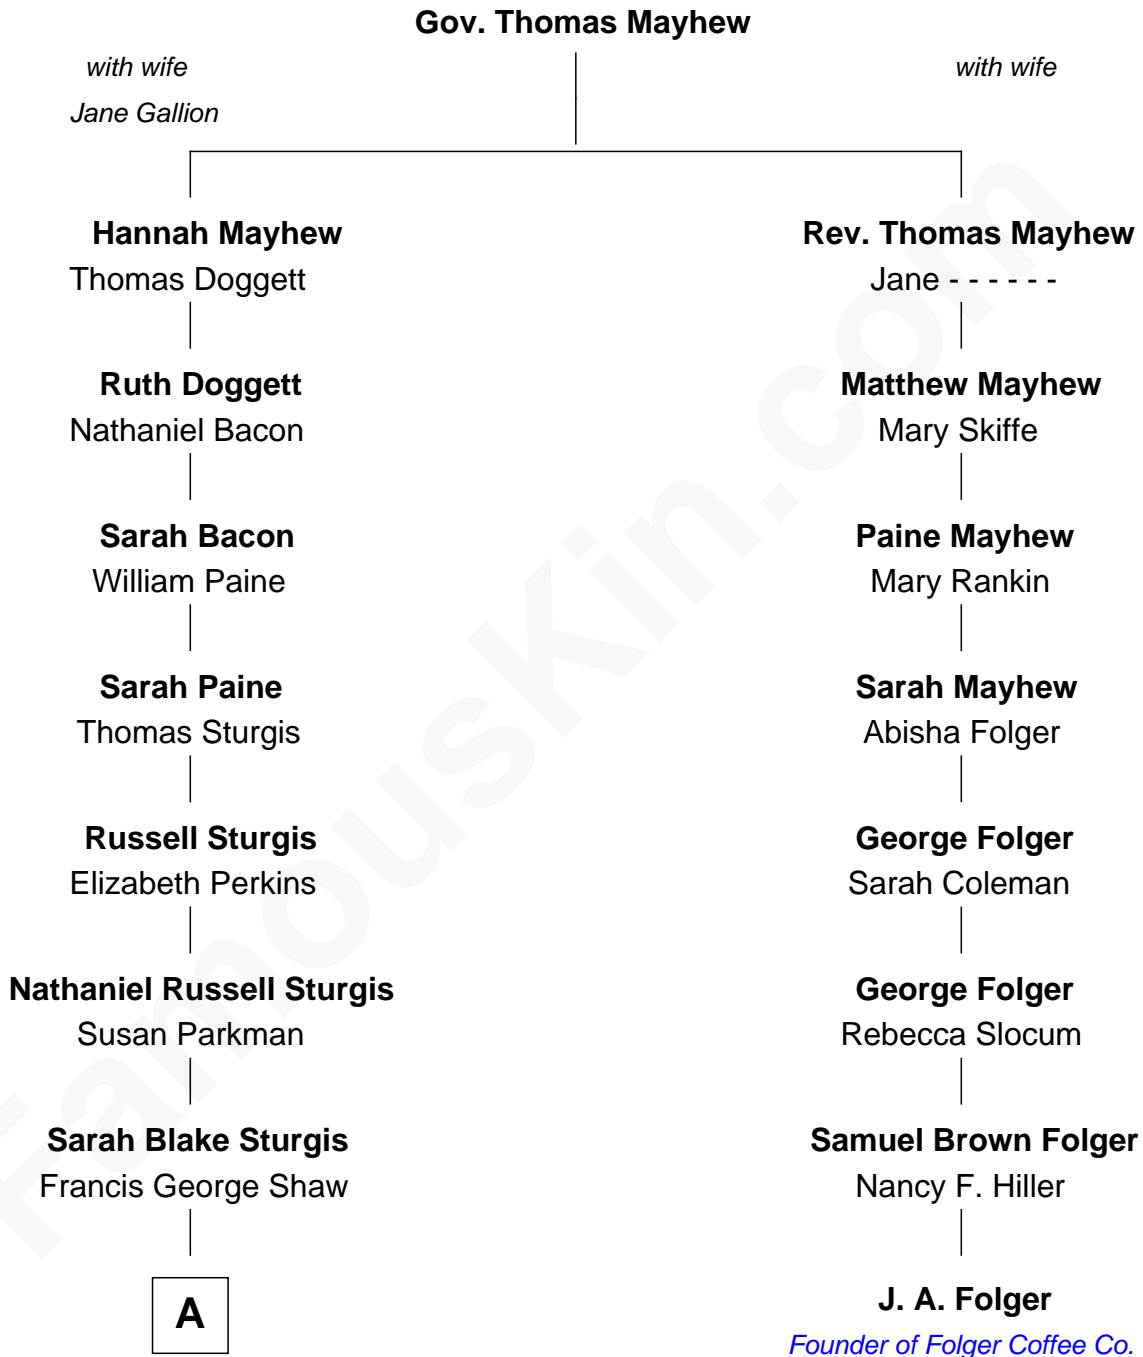

FamousKin.com Relationship Chart of

Kyra Sedgwick

TV and Movie Actress

7th cousin 4 times removed of

J. A. Folger

Founder of Folger Coffee Company

A

—
Susanna Shaw

Robert Bowne Minturn

—
Sarah May Minturn

Henry Dwight Sedgwick

—
Robert Minturn Sedgwick

Helen Peabody

—
Henry Dwight Sedgwick

Patricia Ann Rosenwald

—
Kyra Sedgwick

TV and Movie Actress