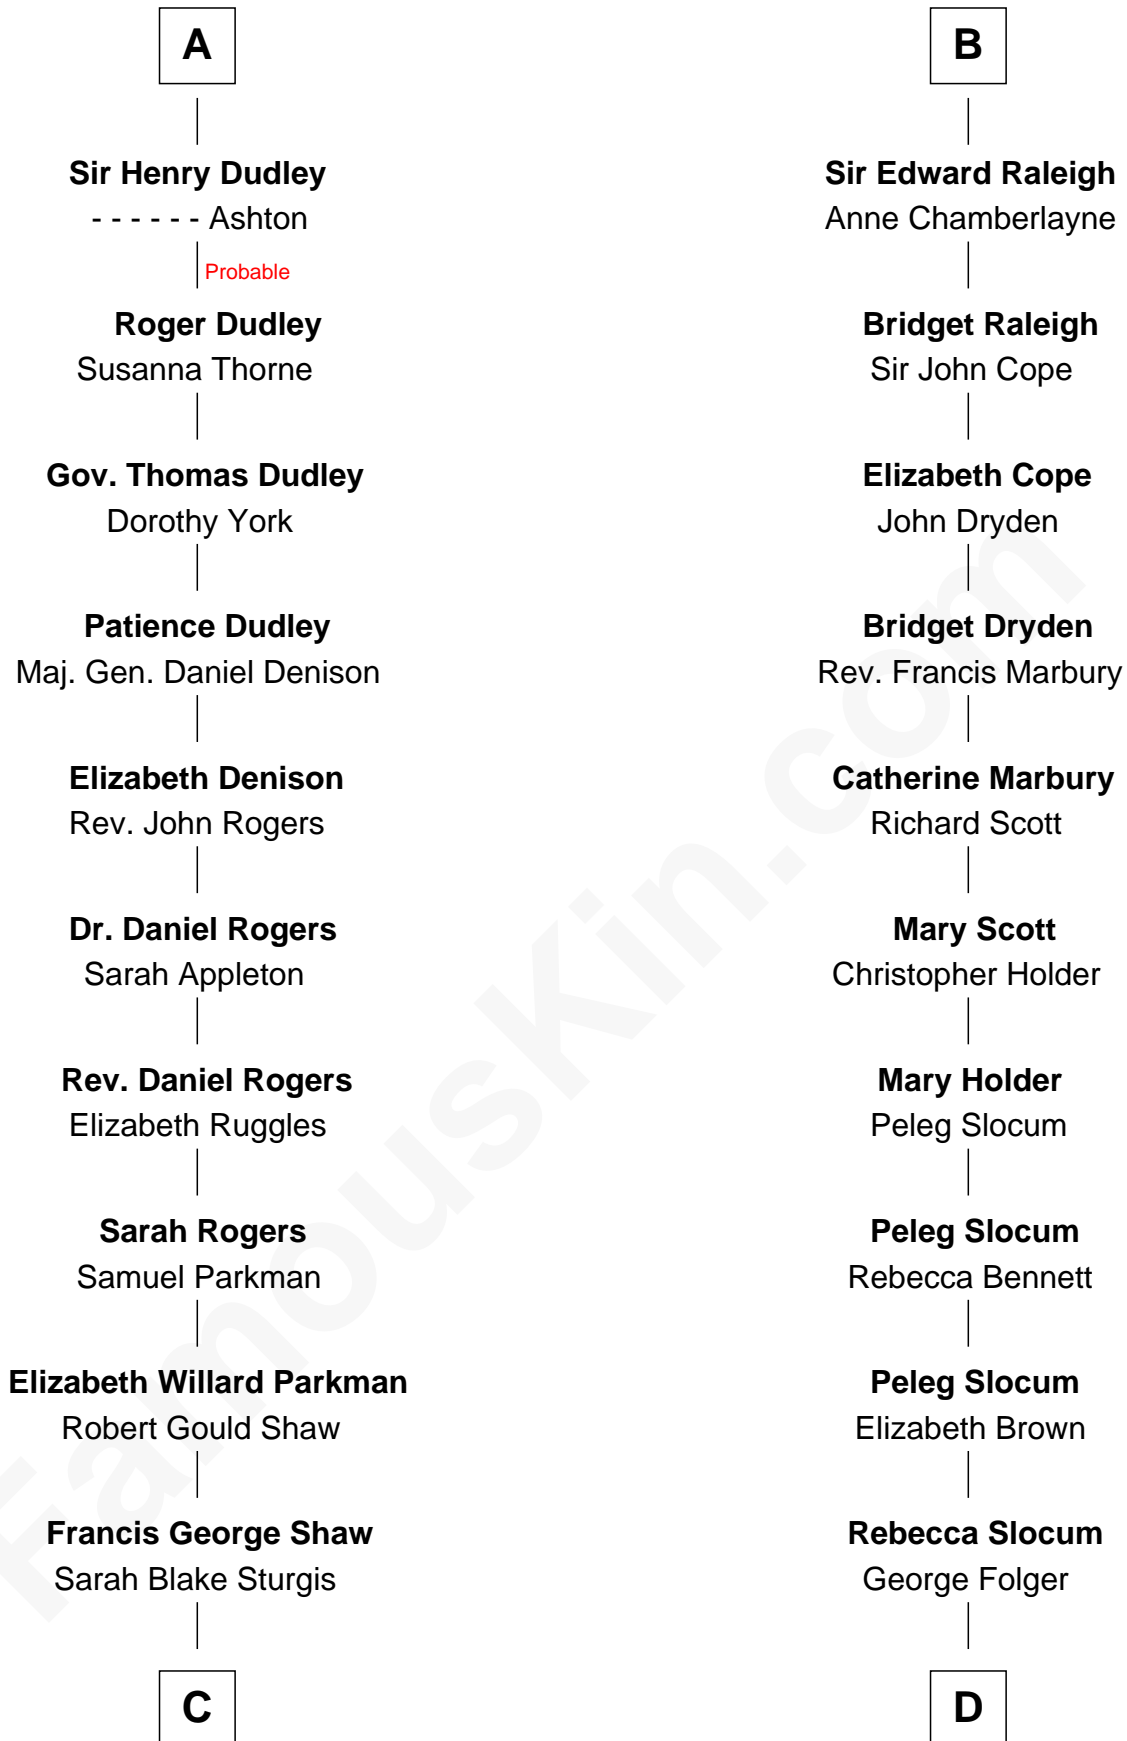

## Relationship Chart of

**Kyra Sedgwick**

*TV and Movie Actress*

18th cousin 3 times removed of

**J. A. Folger**

*Founder of Folger Coffee Company*

**Sir Hugh I de Audley**

Iseult de Mortimer

**C**

**Susanna Shaw**  
Robert Bowne Minturn

**Sarah May Minturn**  
Henry Dwight Sedgwick

**Robert Minturn Sedgwick**  
Helen Peabody

**Henry Dwight Sedgwick**  
Patricia Ann Rosenwald

**Kyra Sedgwick**  
*TV and Movie Actress*